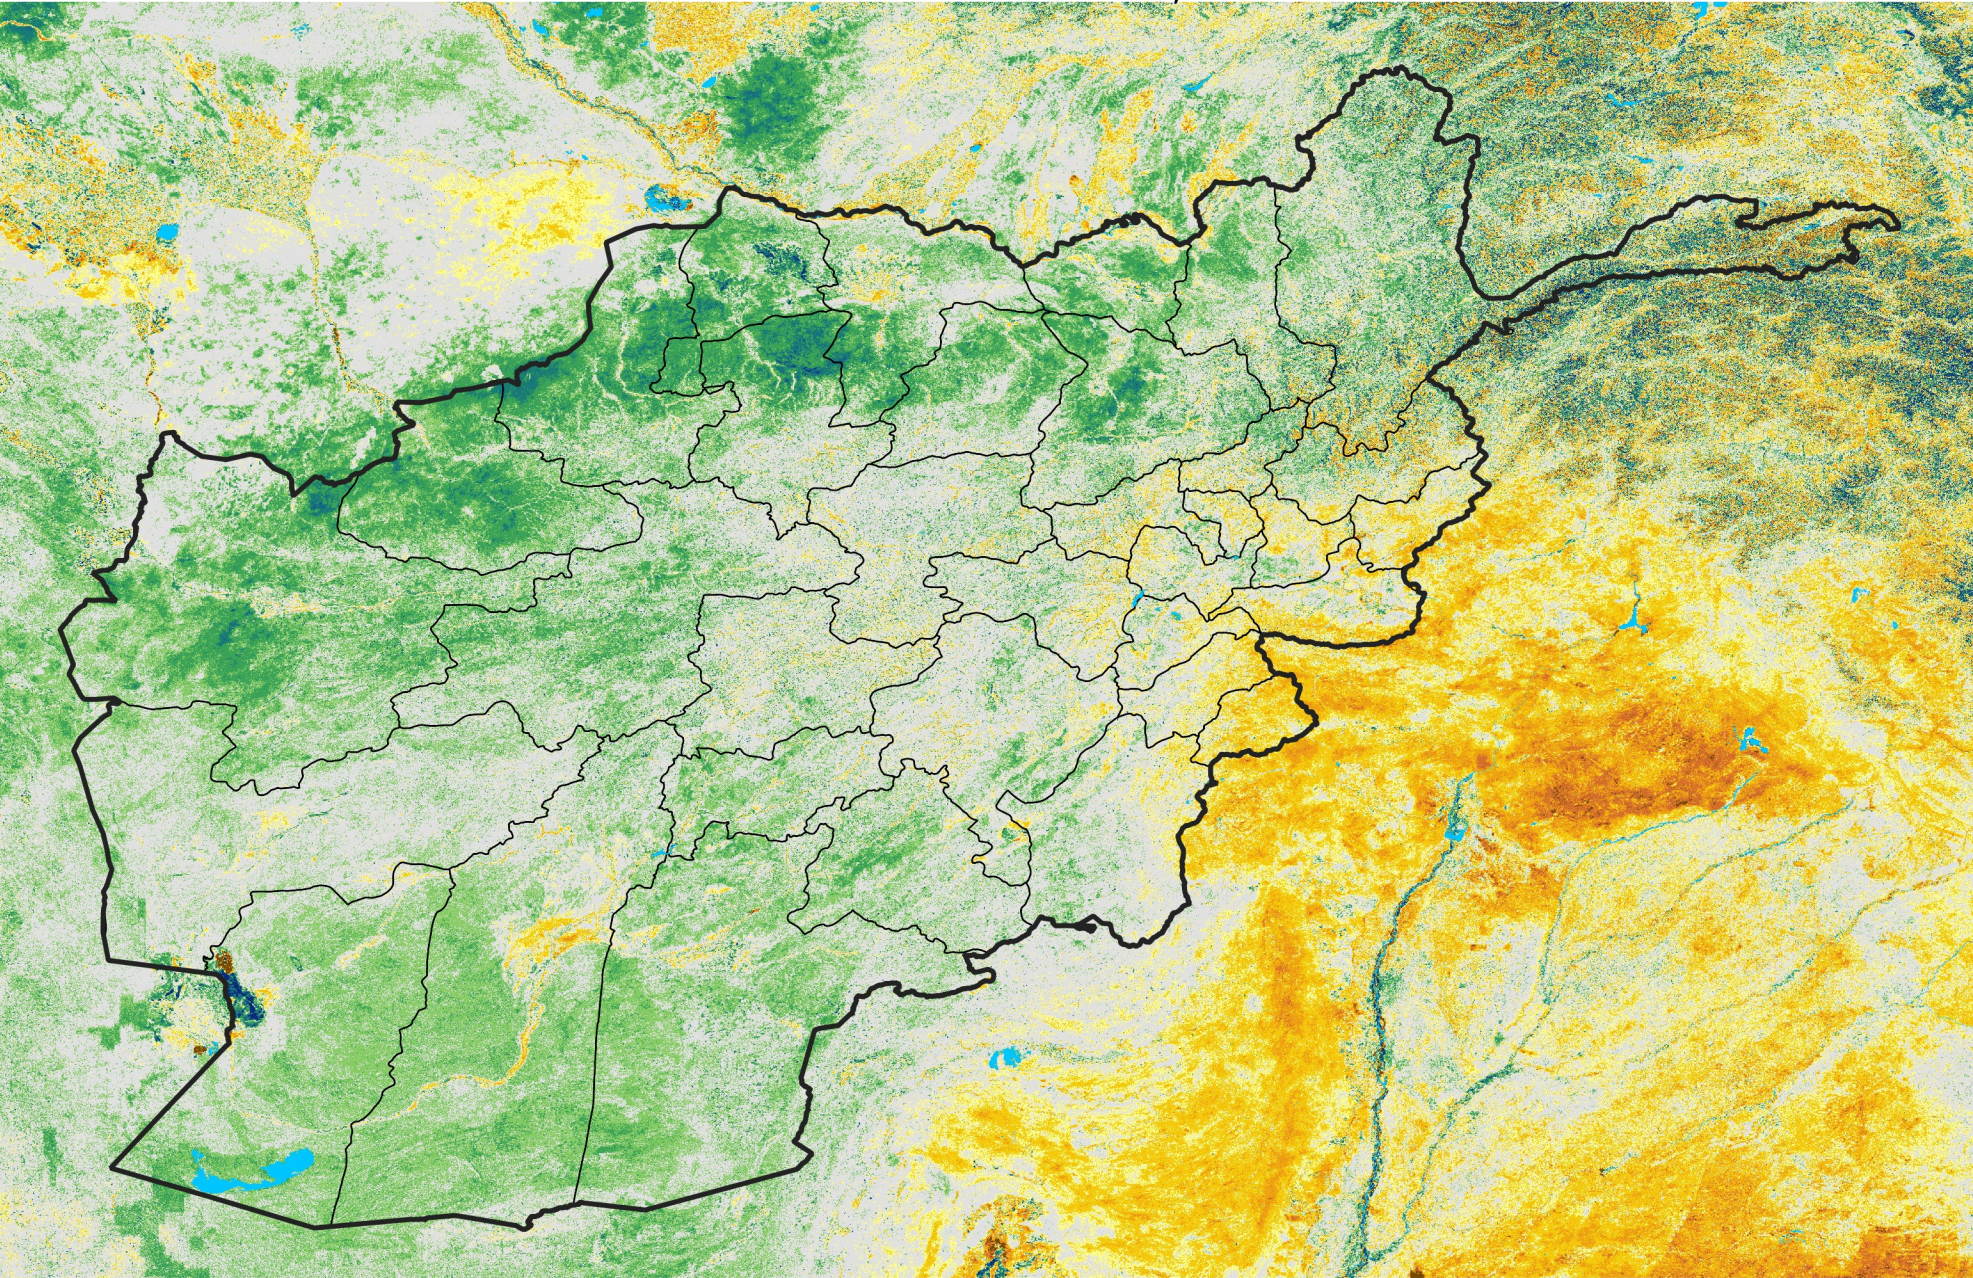

Afghanistan

Percent of Mean NDVI

2009 / mean (2003 - 2022)

Period 28 / October 01 - 10, 2009

Percent of Normal