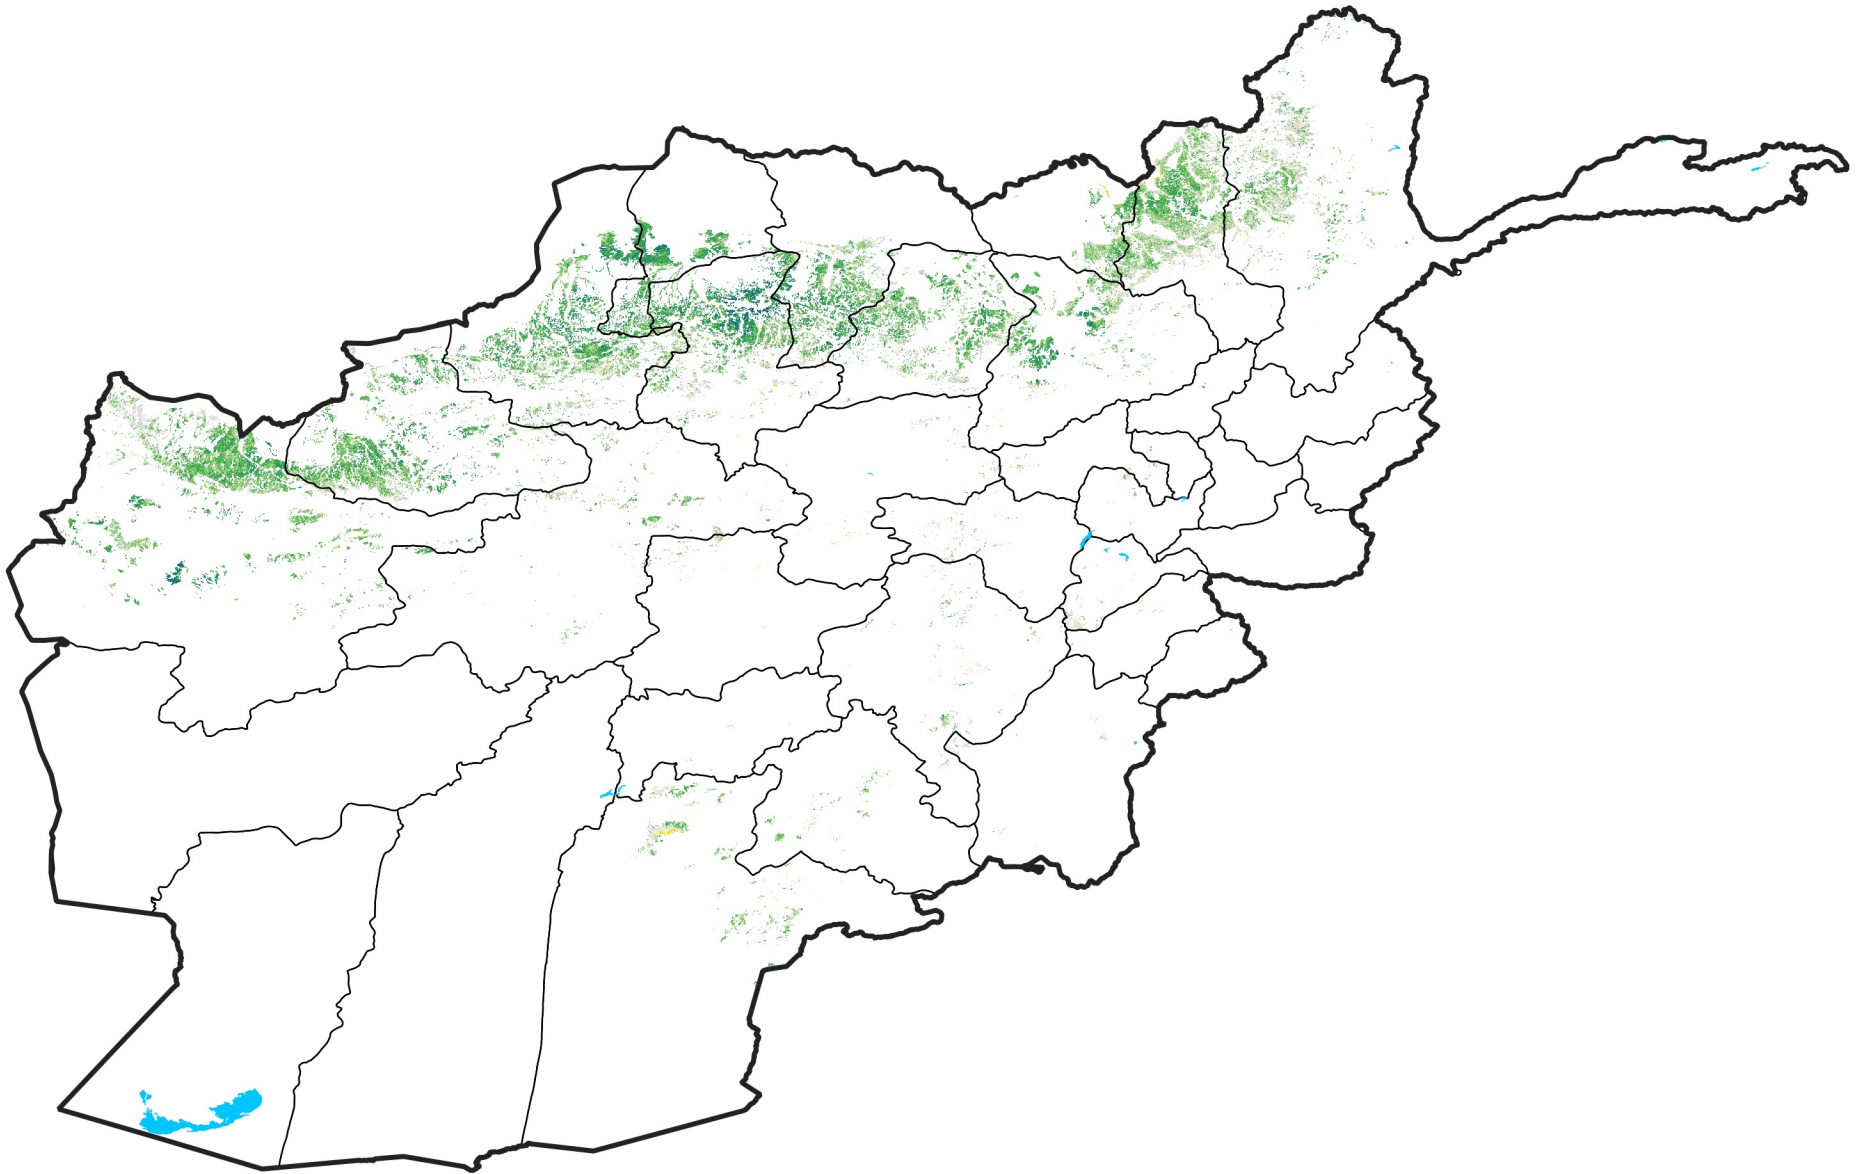

Afghanistan Rainfed Agricultural Areas

Percent of Mean NDVI

2009 / mean (2003 - 2022)

Period 28 / October 01 - 10, 2009

Percent of Normal