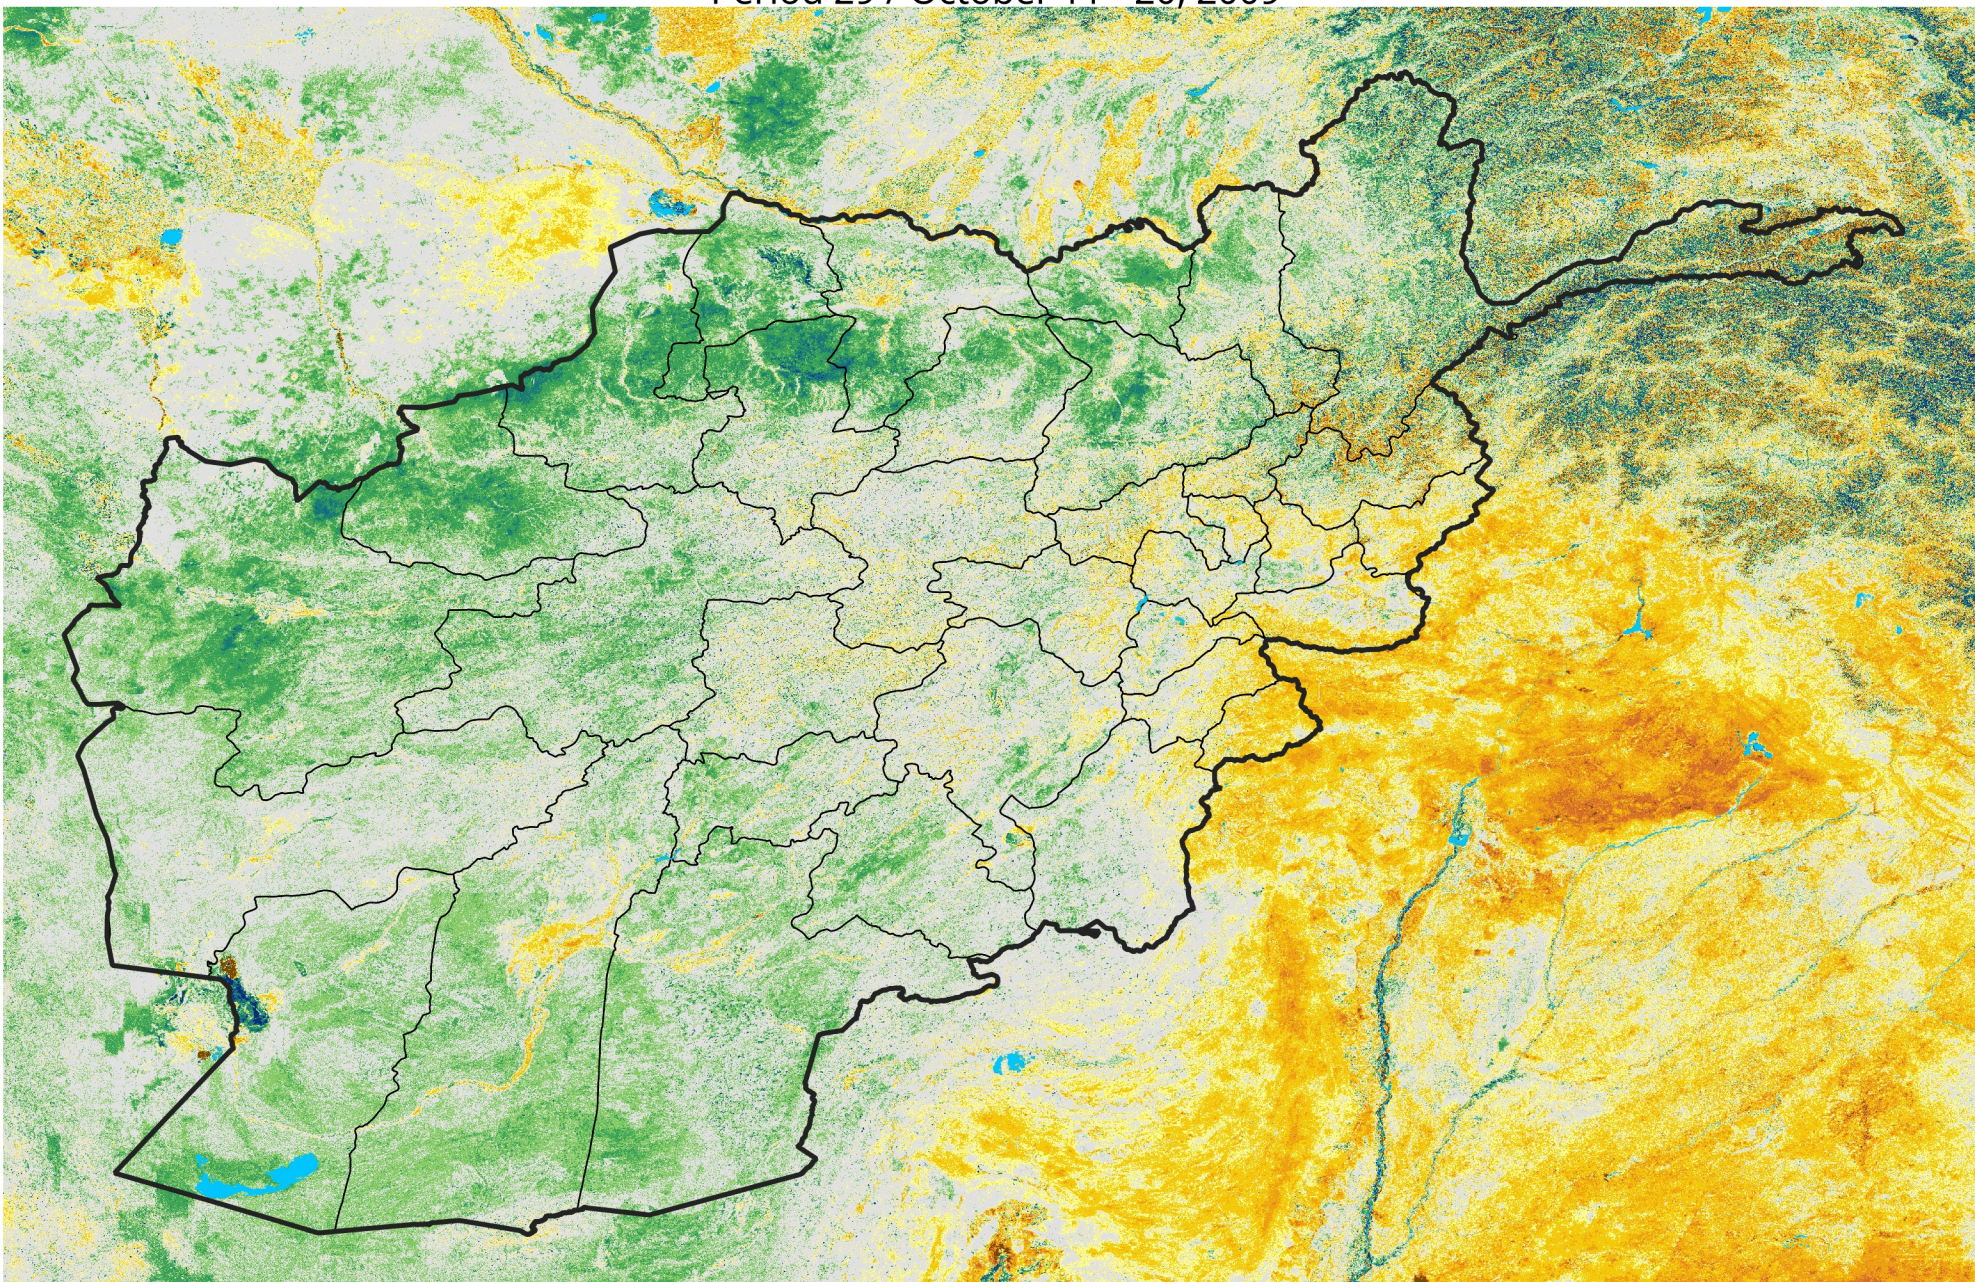

Afghanistan

Percent of Mean NDVI

2009 / mean (2003 - 2022)

Period 29 / October 11 - 20, 2009

Percent of Normal