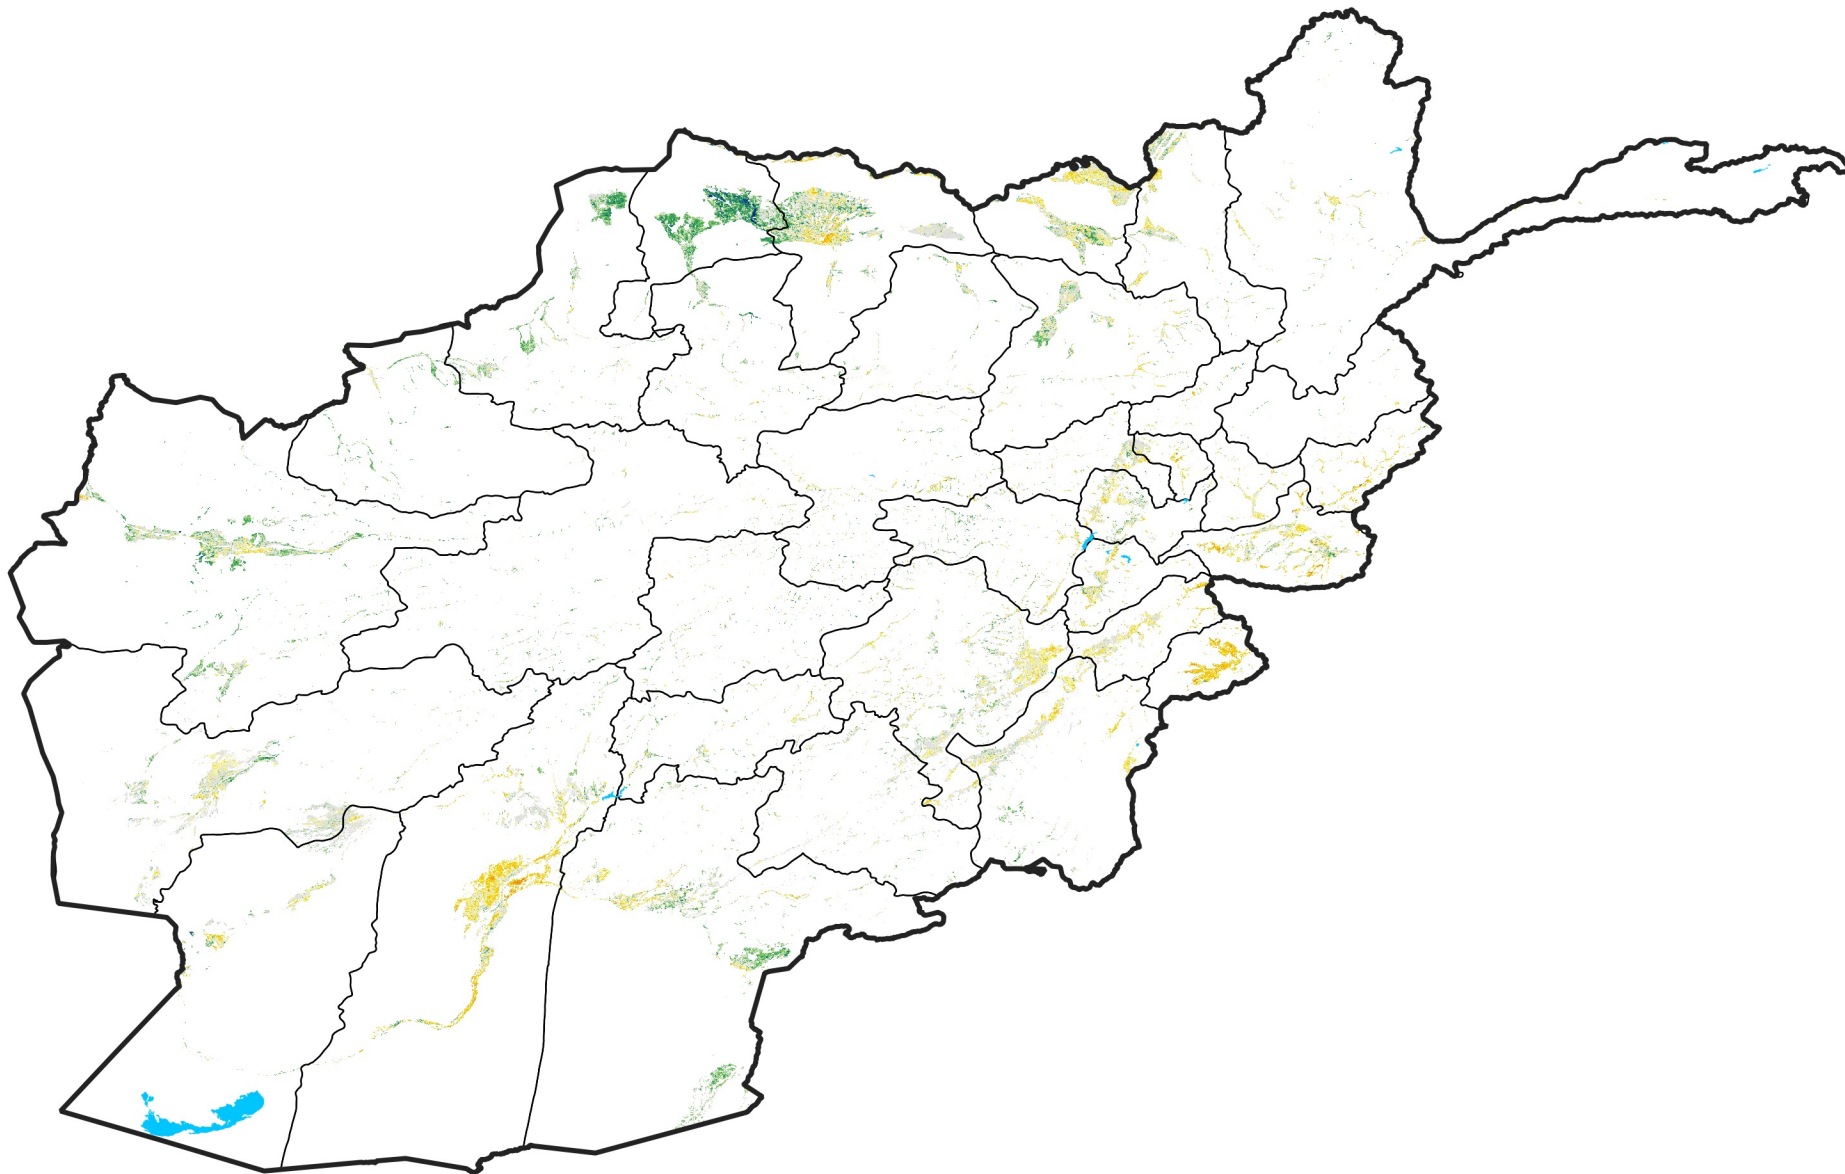

Afghanistan Irrigated Agricultural Areas

Percent of Mean NDVI

2009 / mean (2003 - 2022)

Period 29 / October 11 - 20, 2009

Percent of Normal