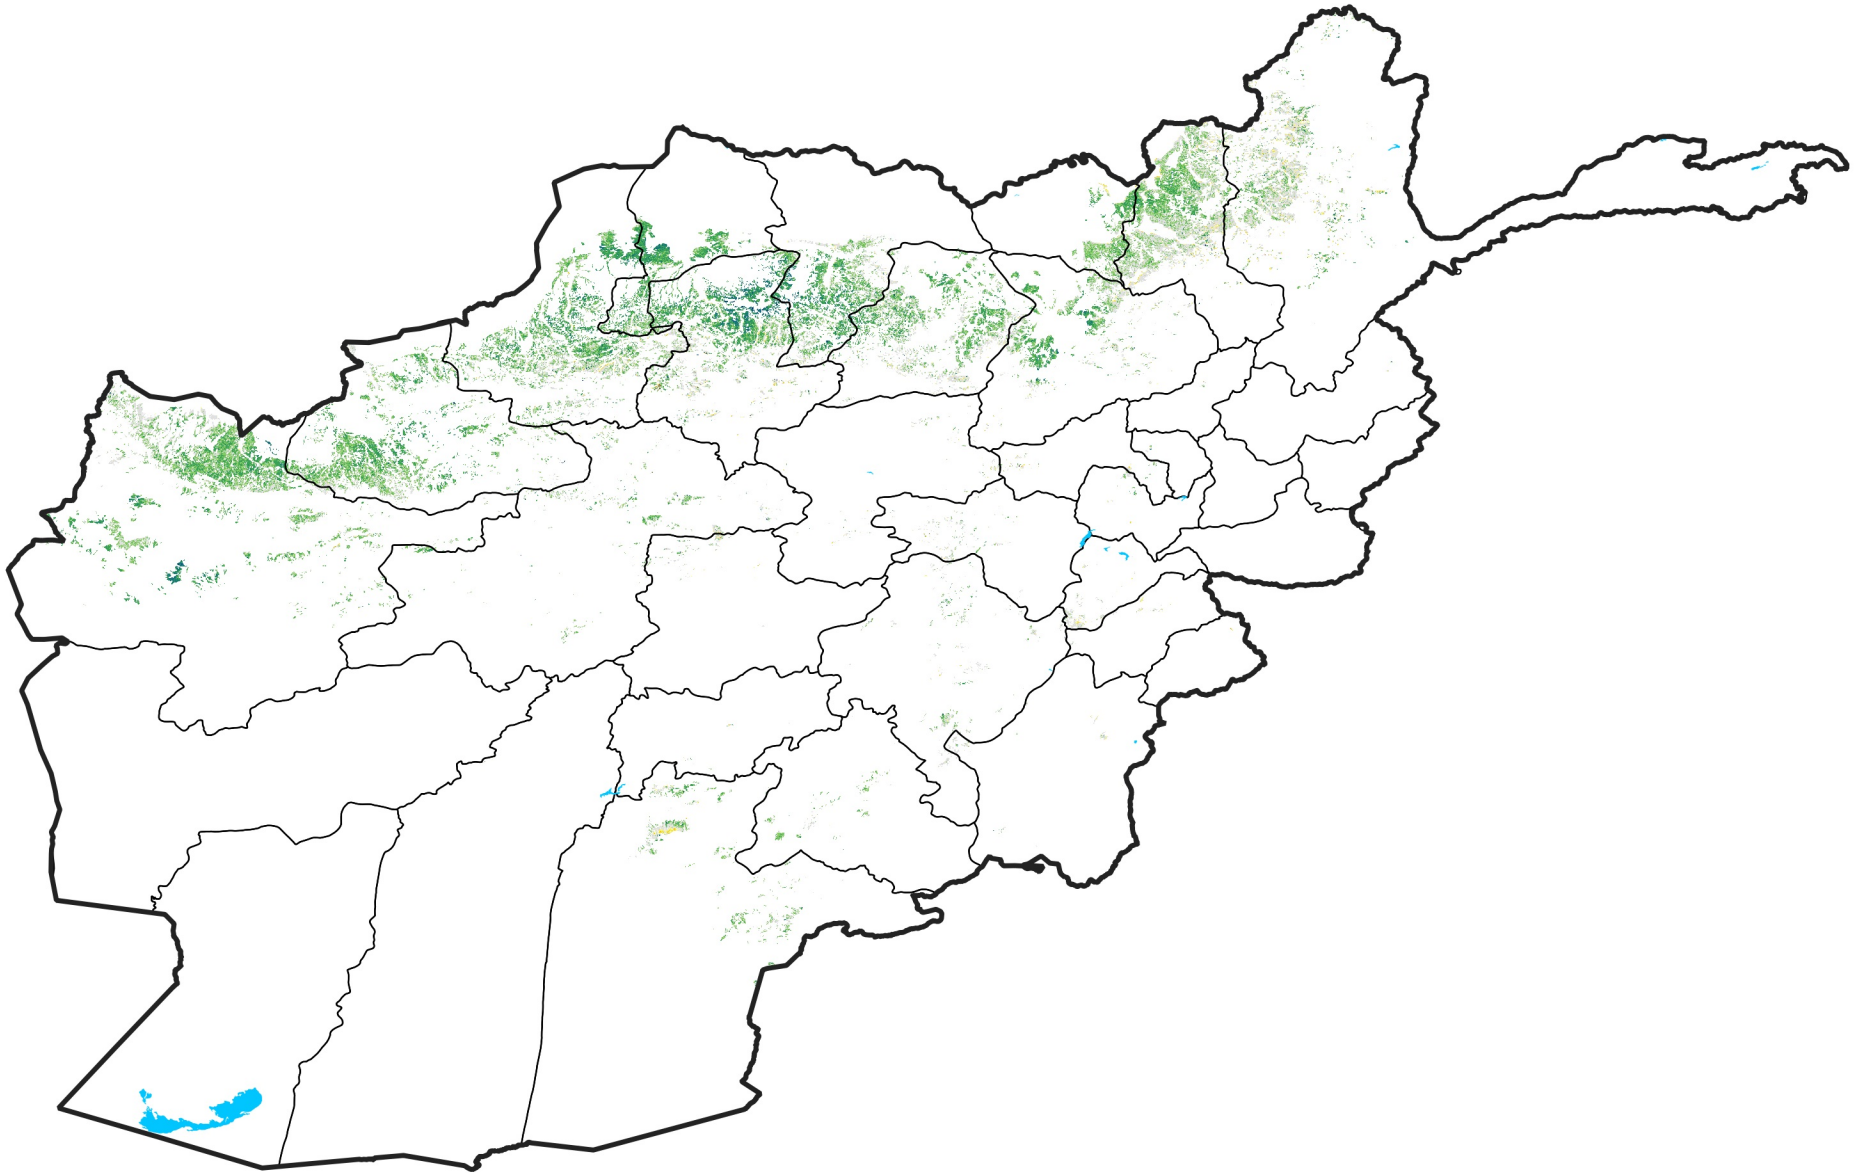

Afghanistan Rainfed Agricultural Areas

Percent of Mean NDVI

2009 / mean (2003 - 2022)

Period 29 / October 11 - 20, 2009

Percent of Normal