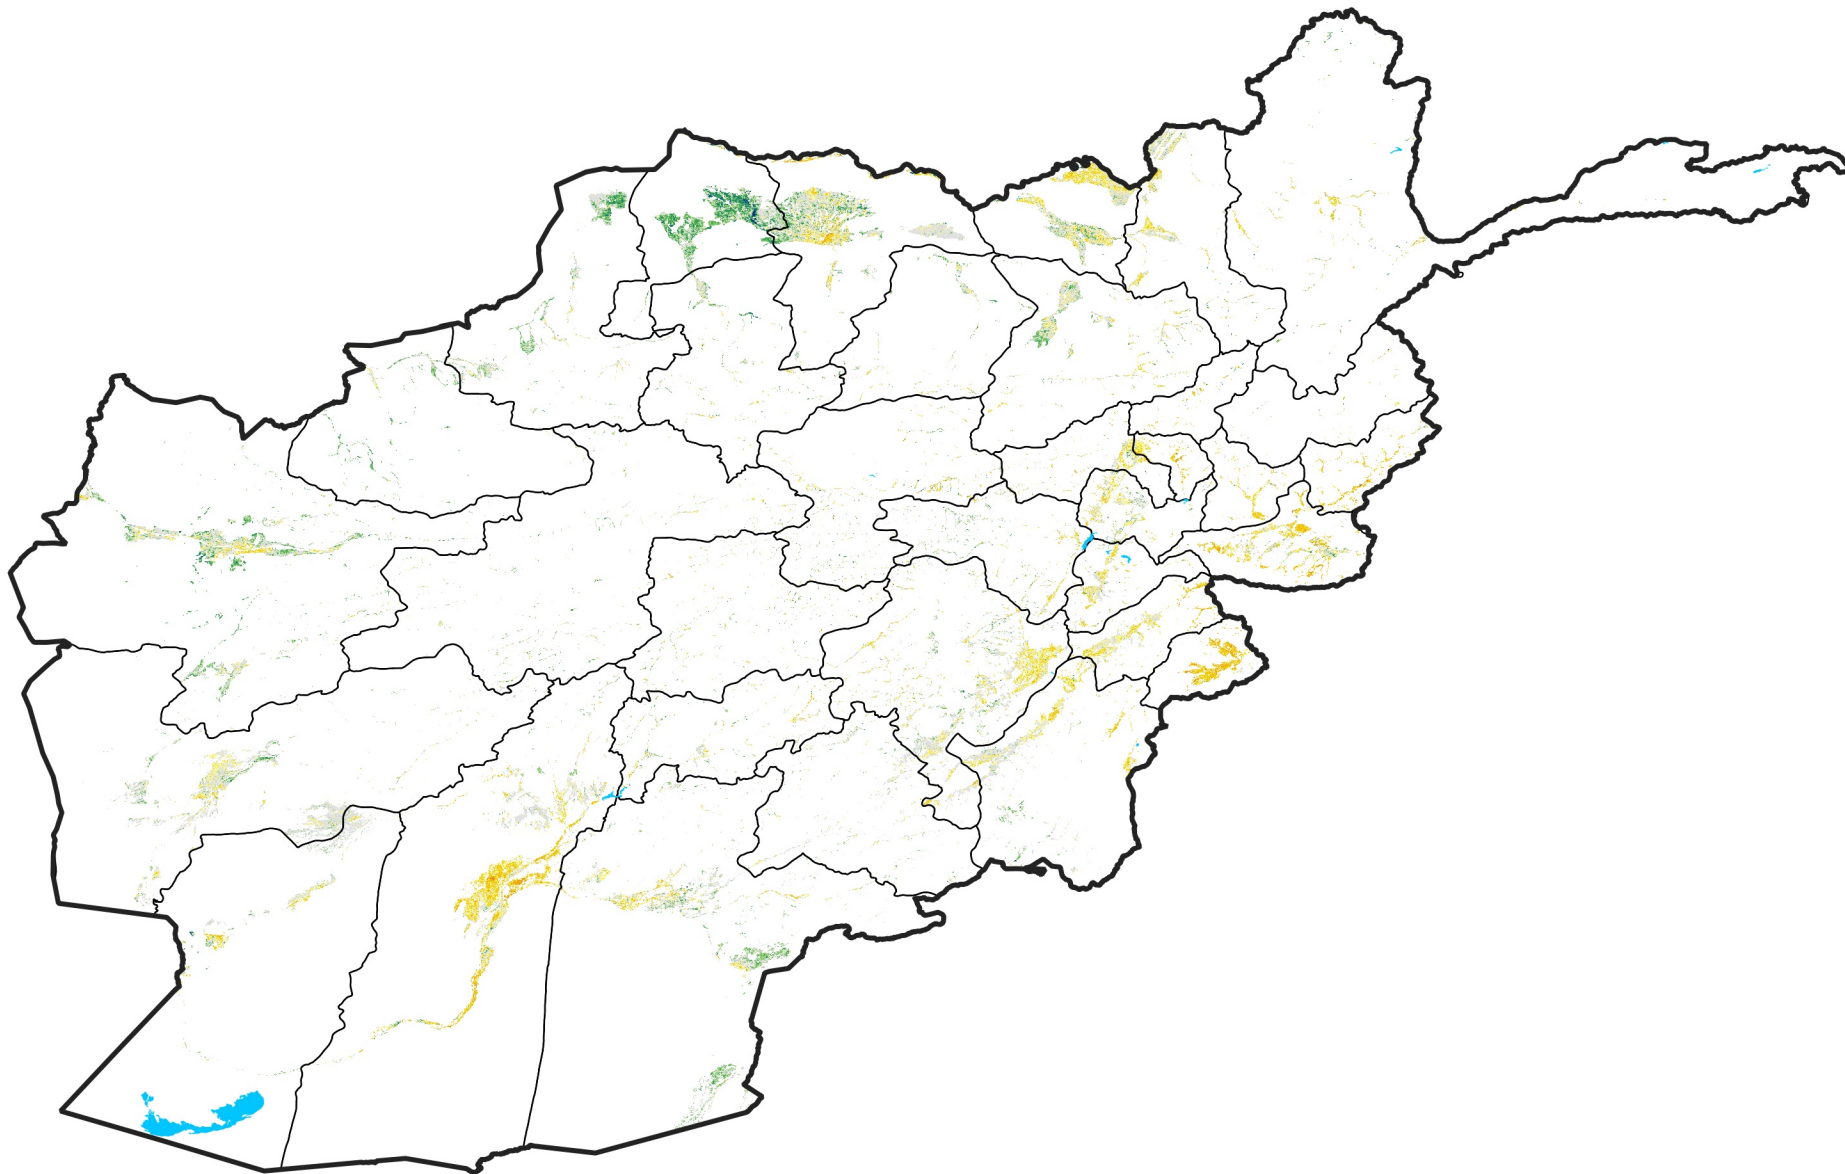

Afghanistan Irrigated Agricultural Areas

Percent of Mean NDVI

2009 / mean (2003 - 2022)

Period 30 / October 21 - 31, 2009

Percent of Normal