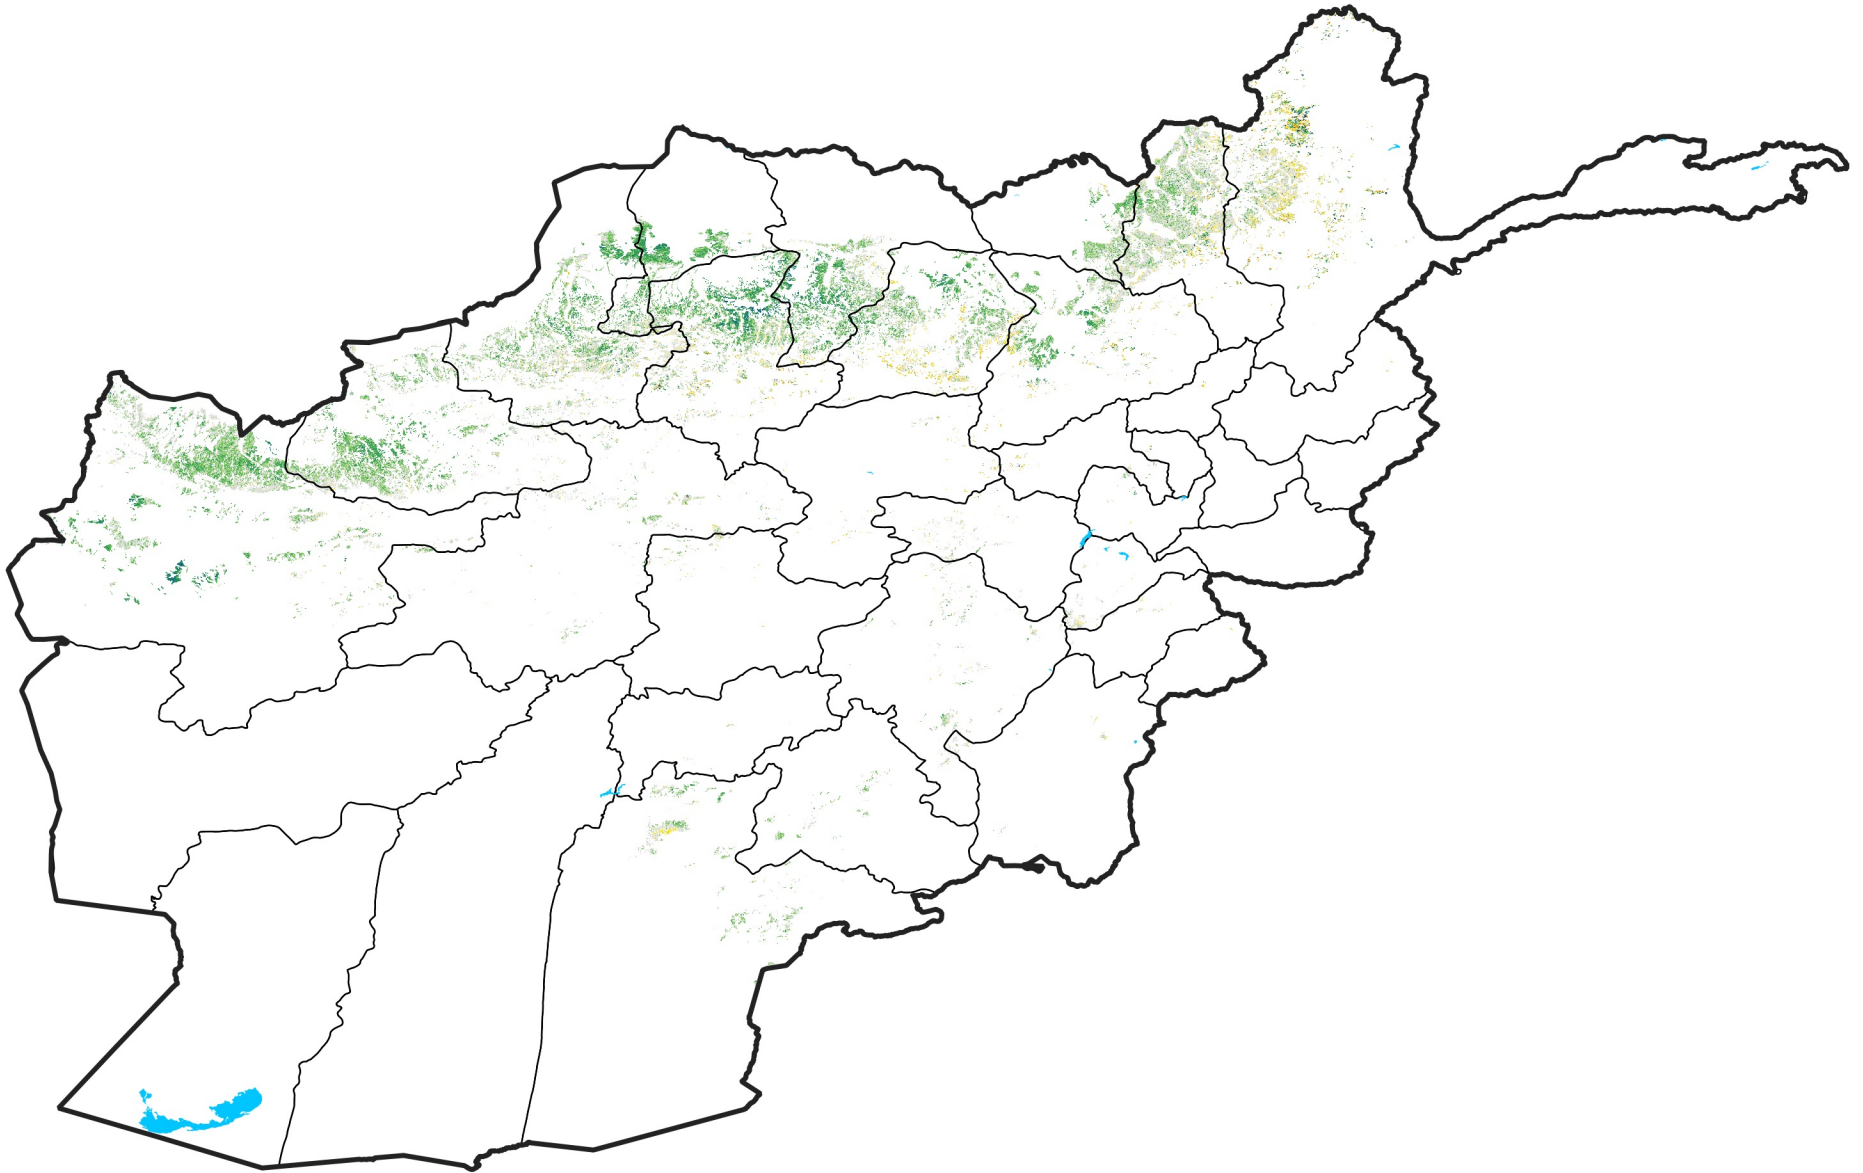

Afghanistan Rainfed Agricultural Areas

Percent of Mean NDVI

2009 / mean (2003 - 2022)

Period 31 / November 01 - 10, 2009

Percent of Normal