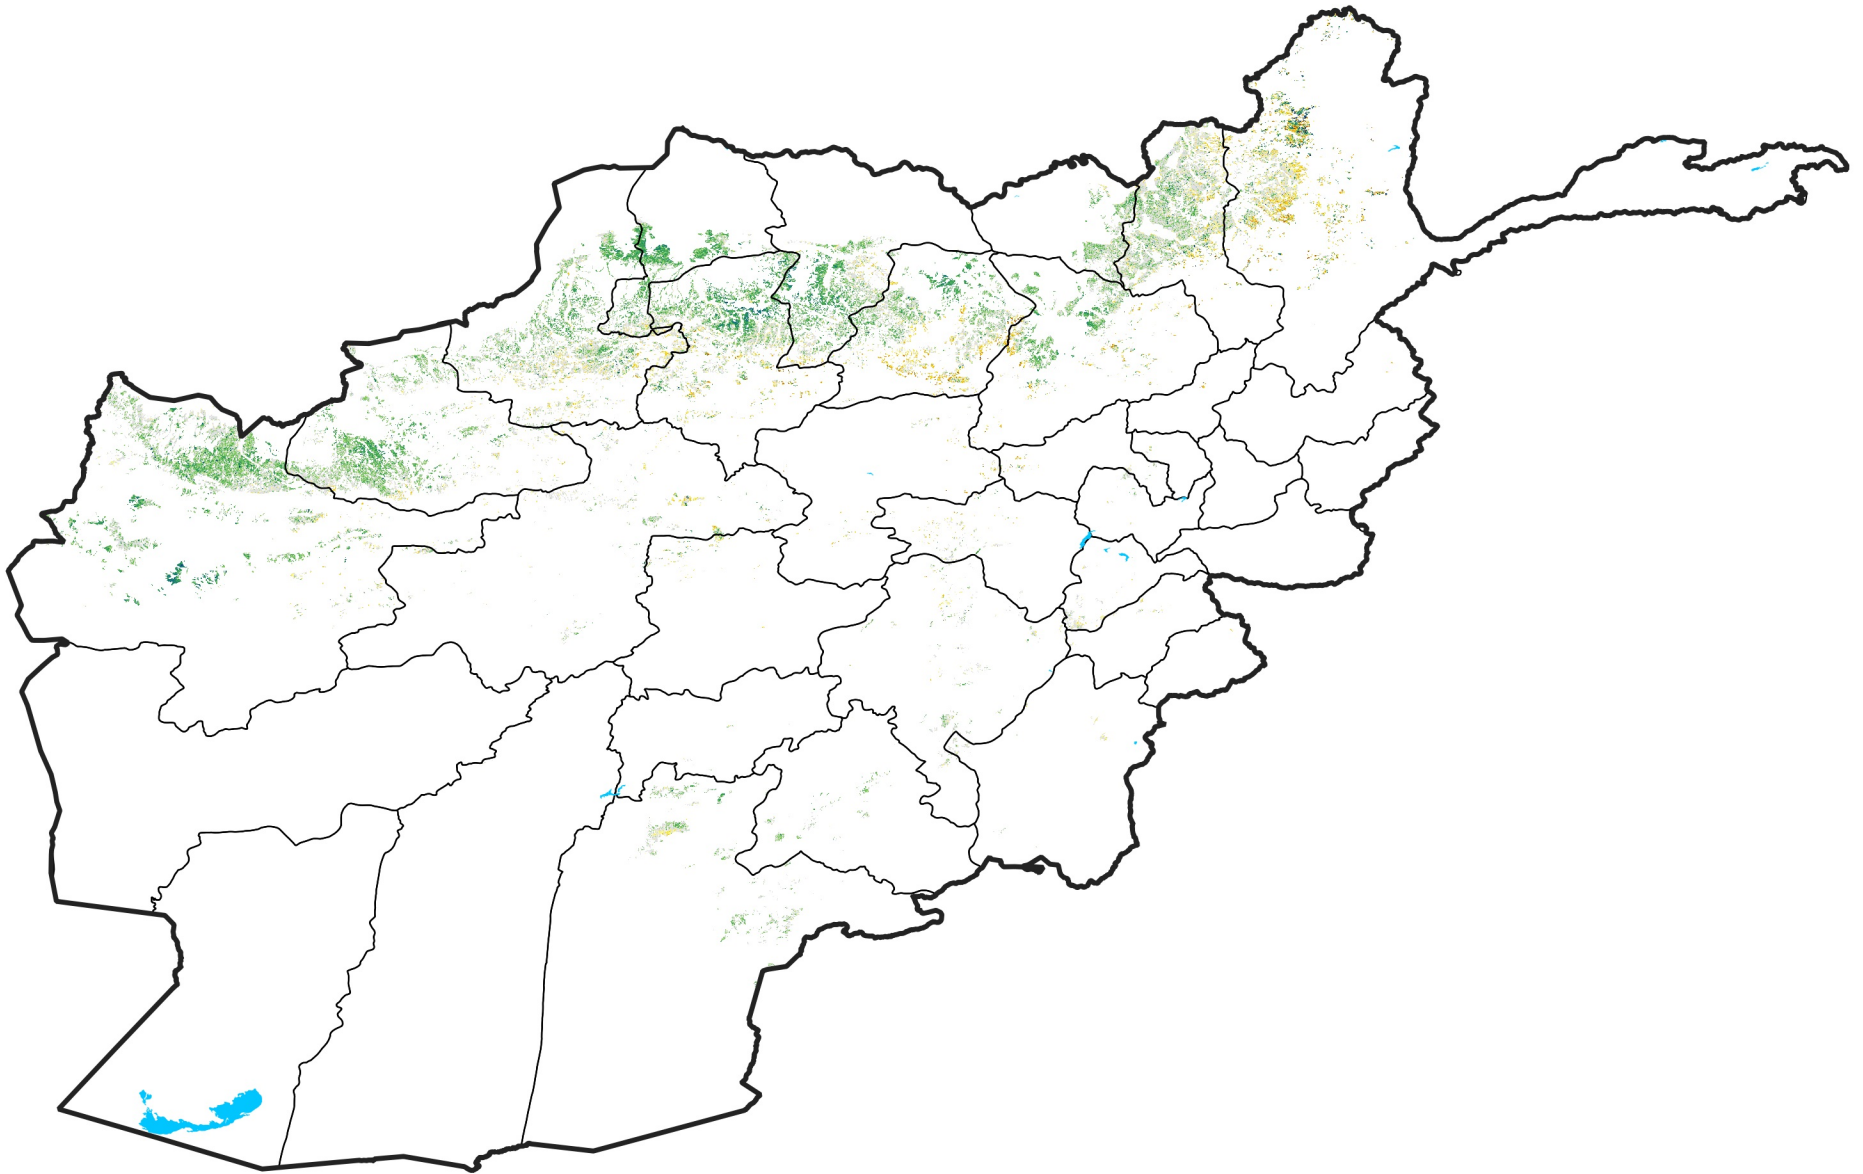

Afghanistan Rainfed Agricultural Areas

Percent of Mean NDVI

2009 / mean (2003 - 2022)

Period 32 / November 11 - 20, 2009

Percent of Normal