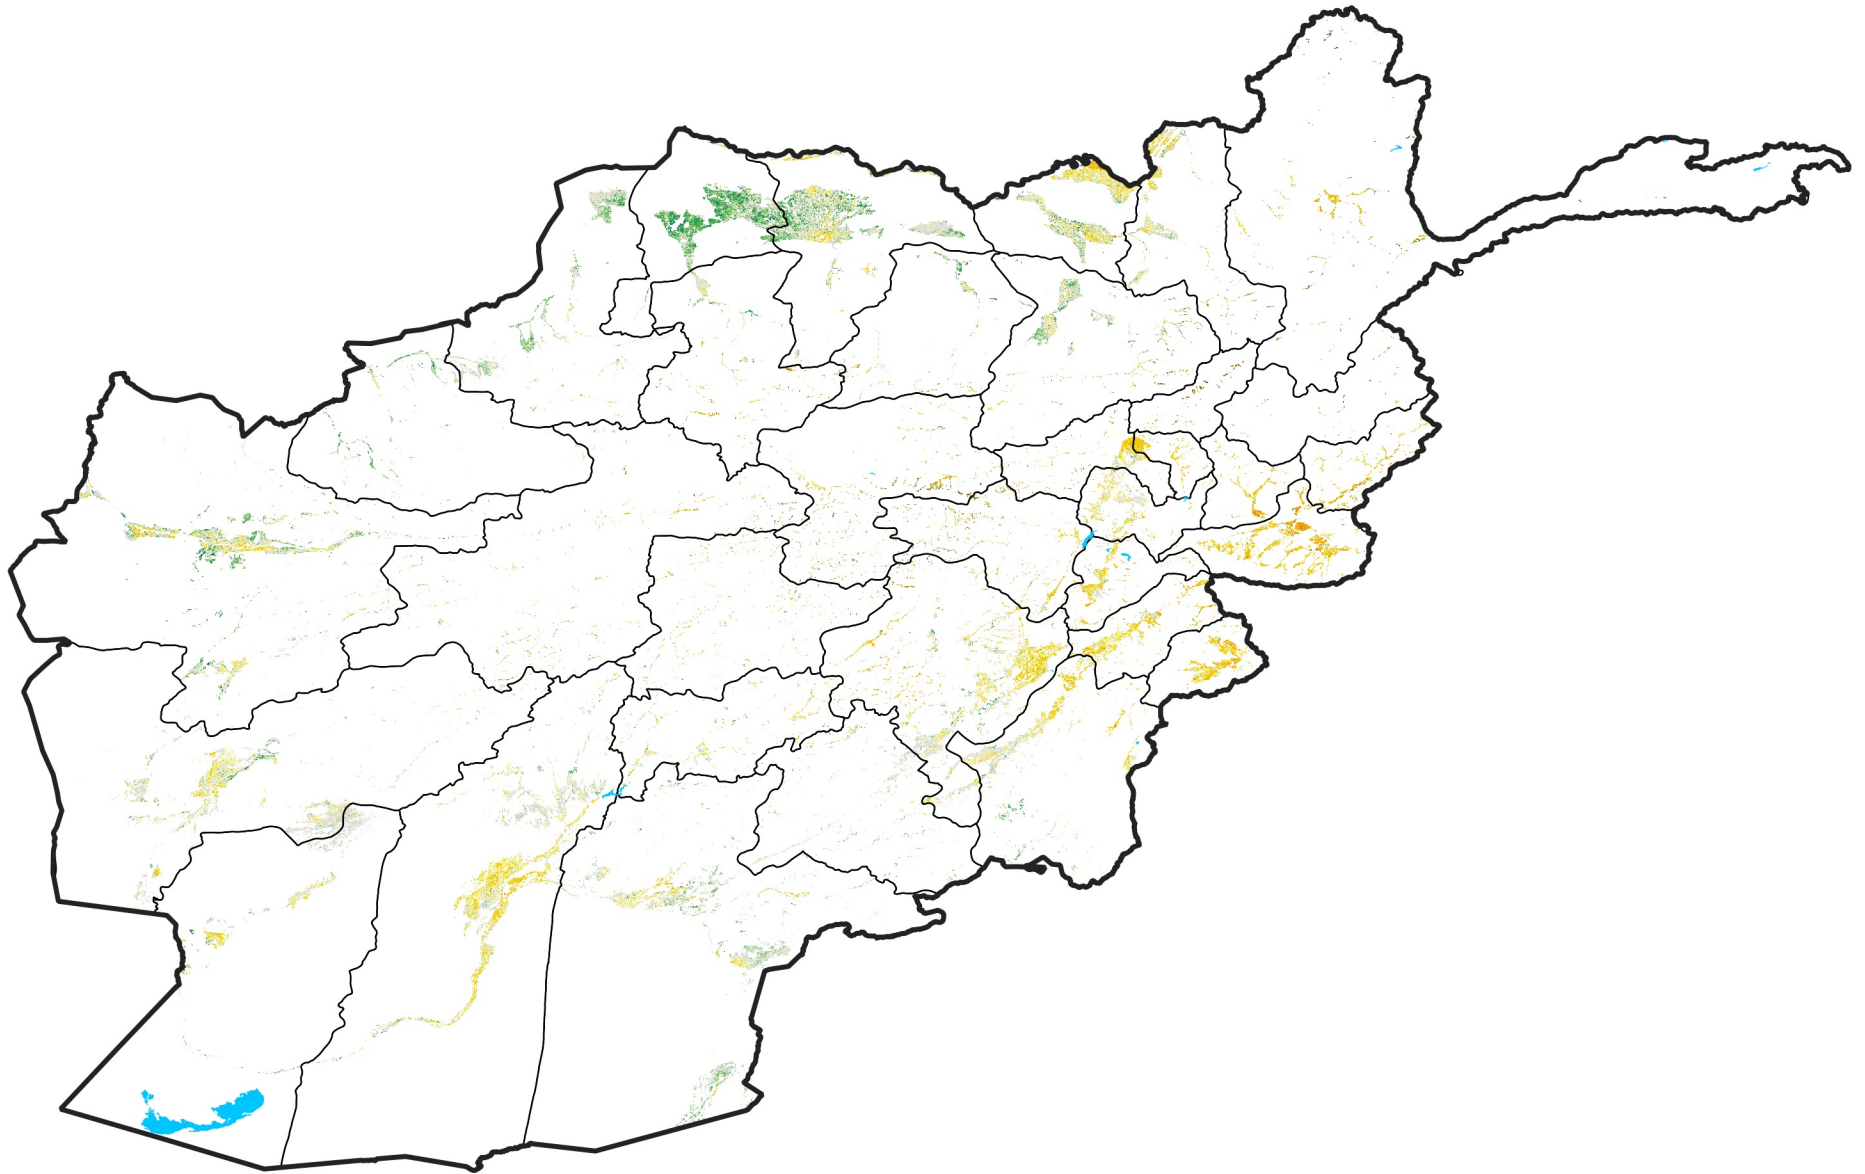

Afghanistan Irrigated Agricultural Areas

Percent of Mean NDVI

2009 / mean (2003 - 2022)

Period 33 / November 21 - 30, 2009

Percent of Normal