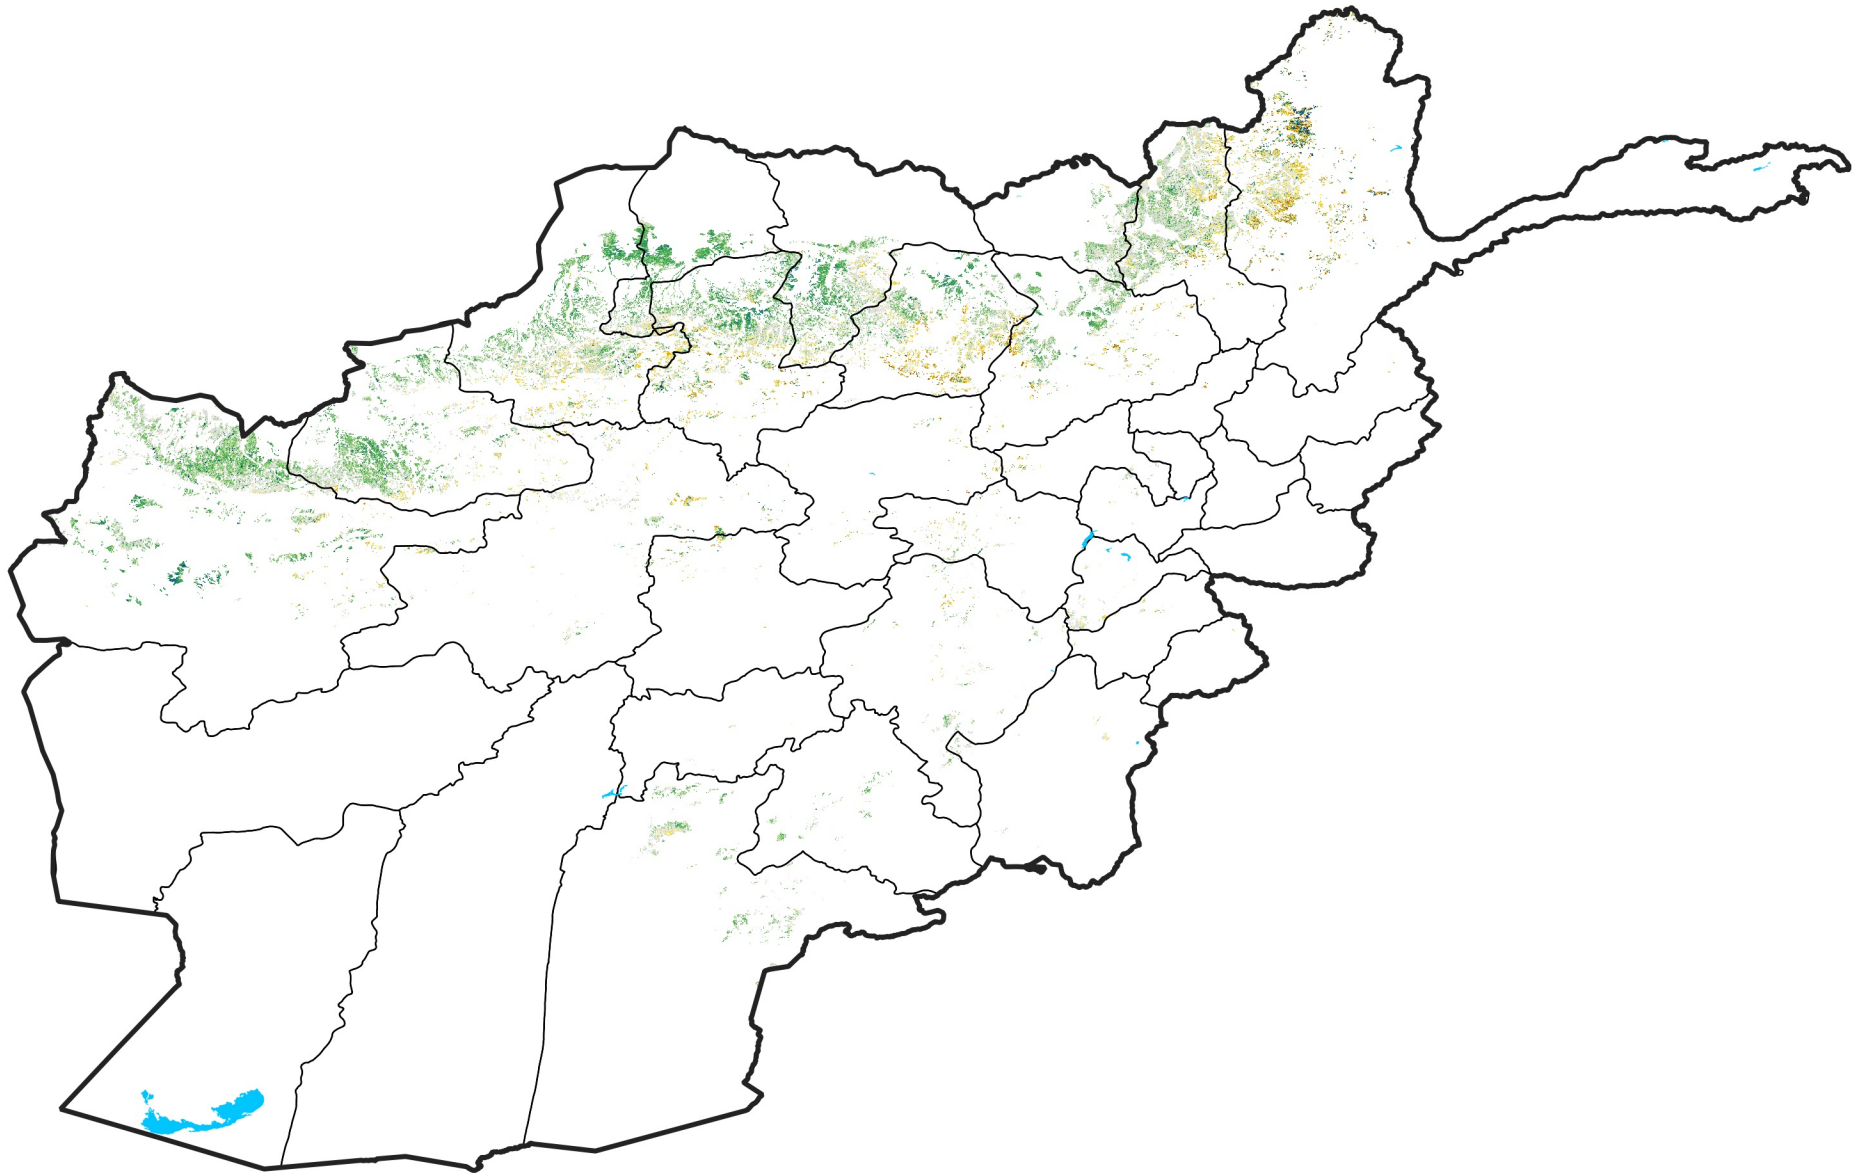

Afghanistan Rainfed Agricultural Areas

Percent of Mean NDVI

2009 / mean (2003 - 2022)

Period 33 / November 21 - 30, 2009

Percent of Normal