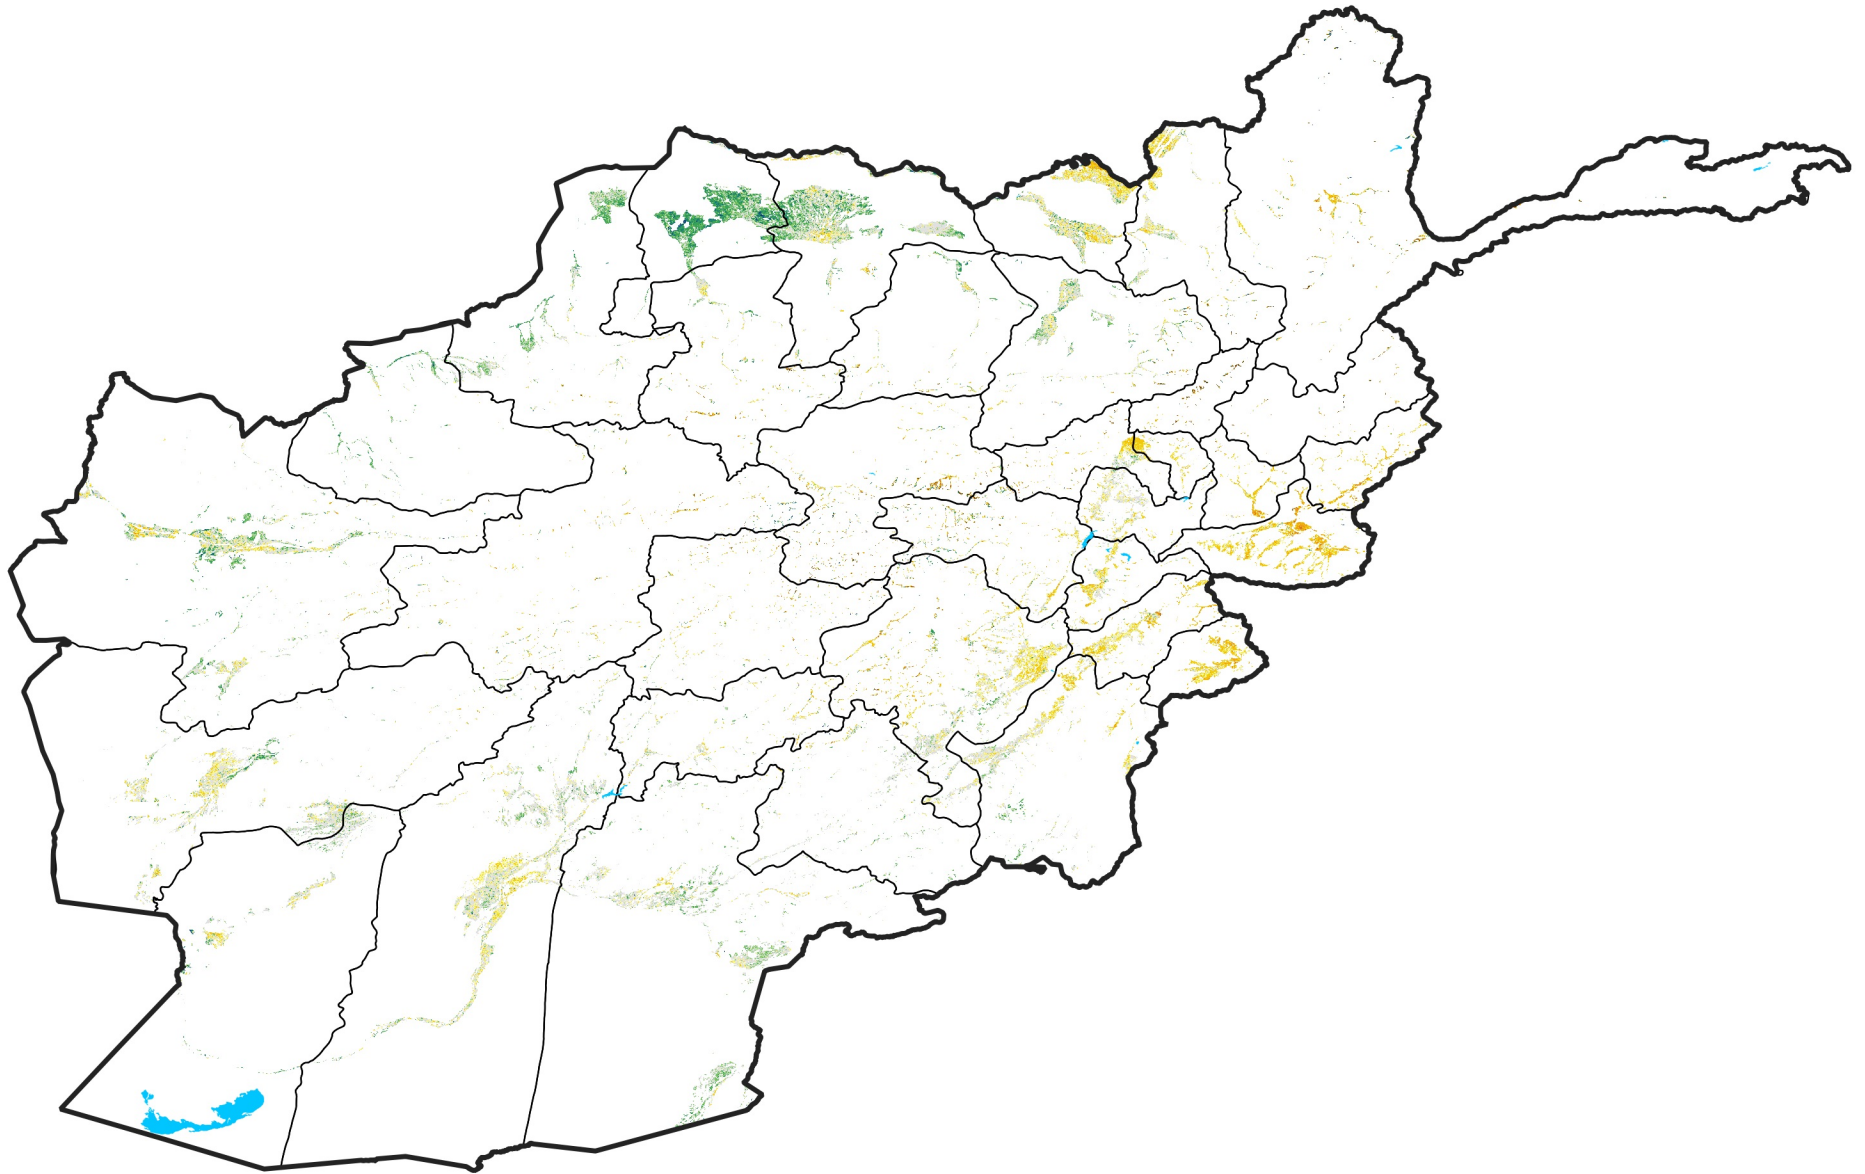

Afghanistan Irrigated Agricultural Areas

Percent of Mean NDVI

2009 / mean (2003 - 2022)

Period 34 / December 01 - 10, 2009

Percent of Normal