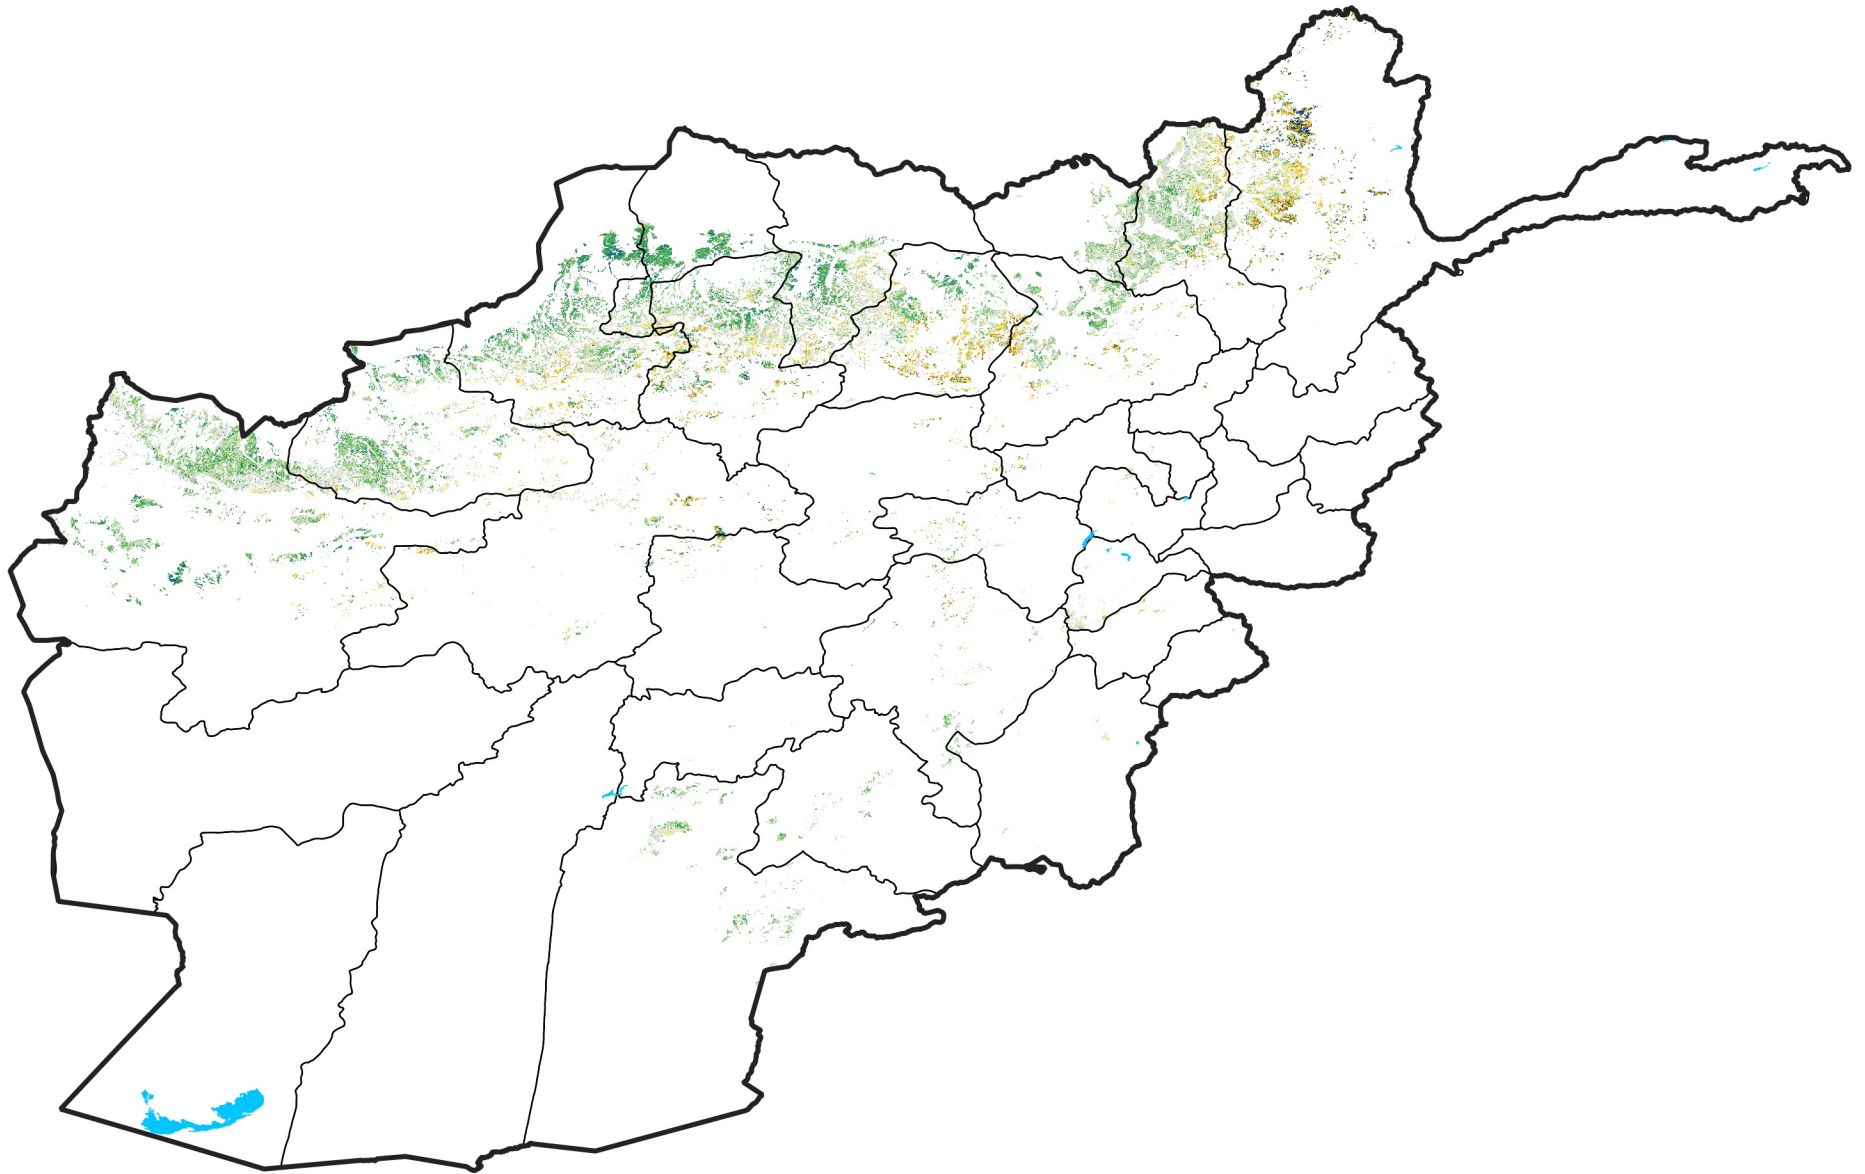

Afghanistan Rainfed Agricultural Areas

Percent of Mean NDVI

2009 / mean (2003 - 2022)

Period 34 / December 01 - 10, 2009

Percent of Normal