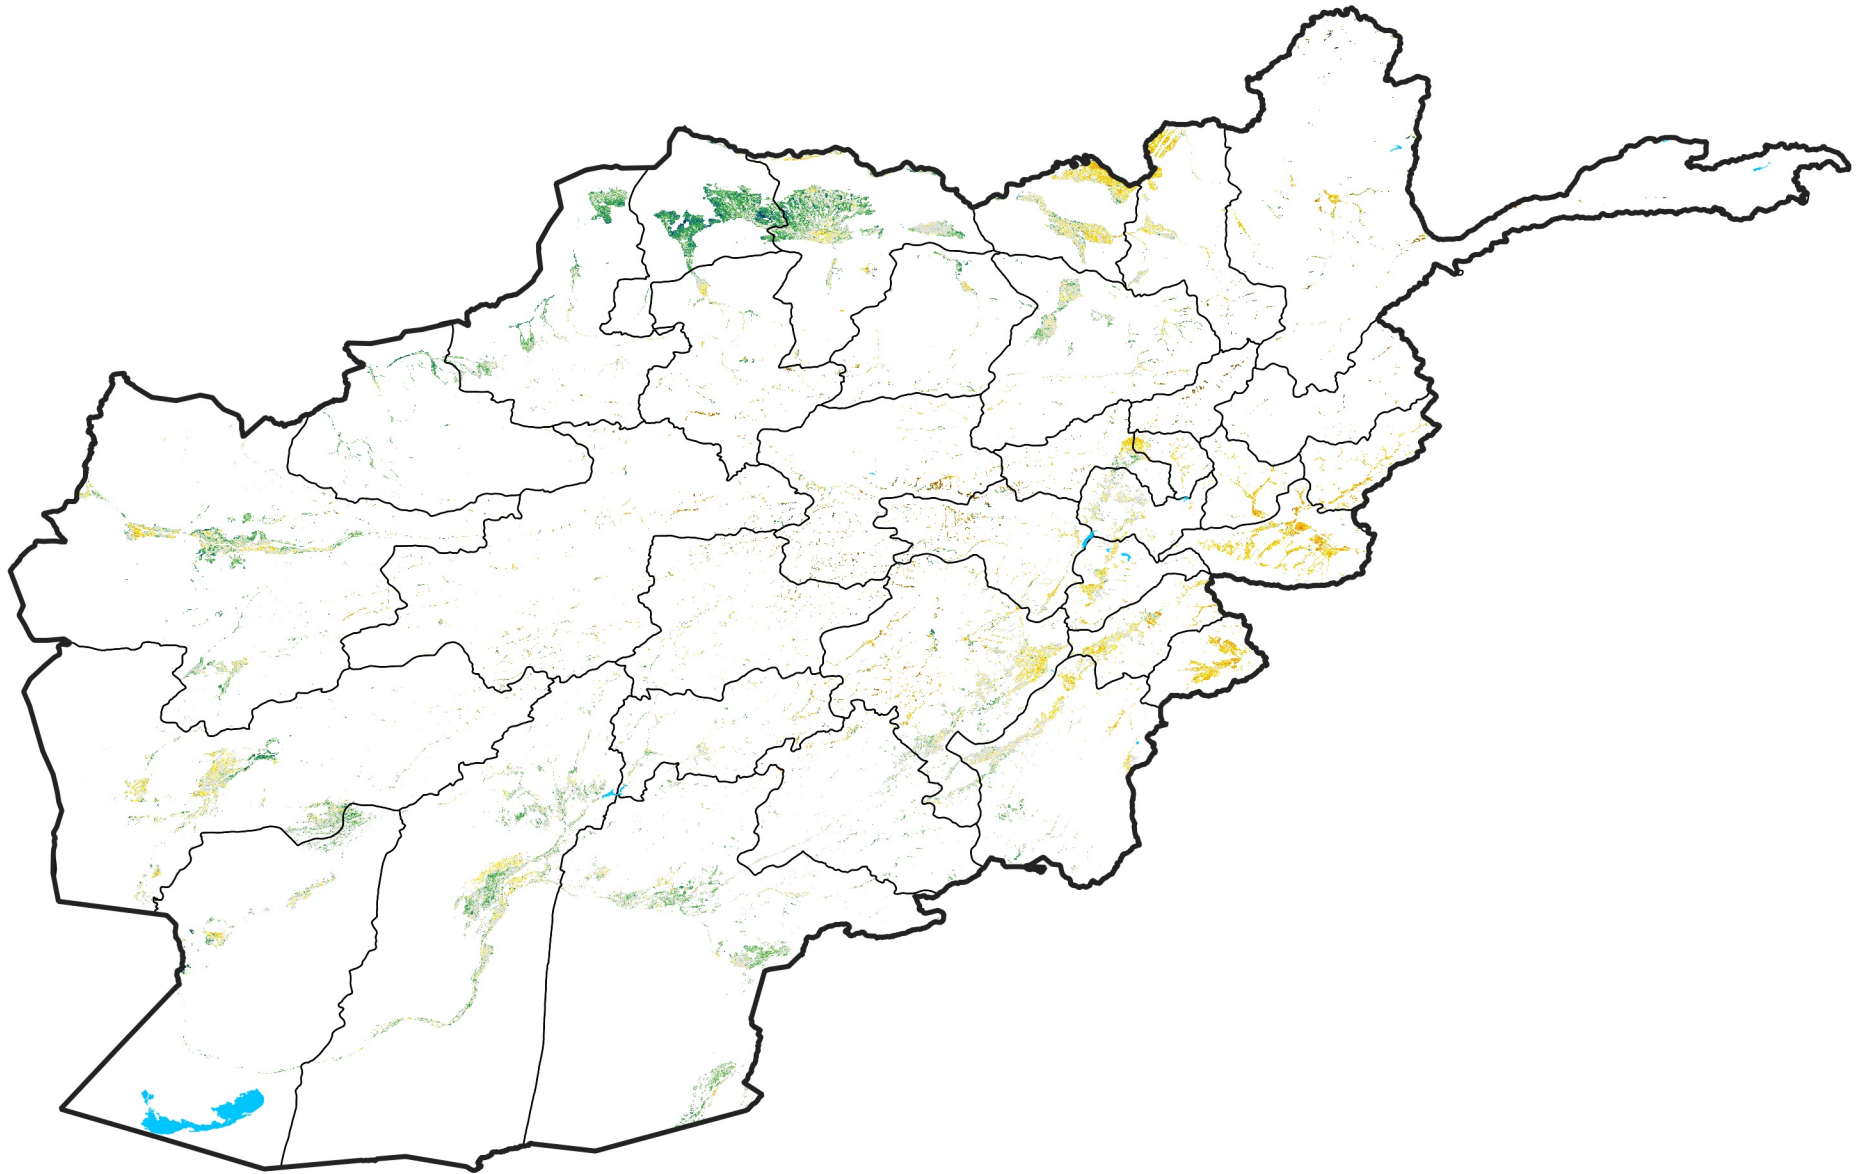

Afghanistan Irrigated Agricultural Areas

Percent of Mean NDVI

2009 / mean (2003 - 2022)

Period 35 / December 11 - 20, 2009

Percent of Normal