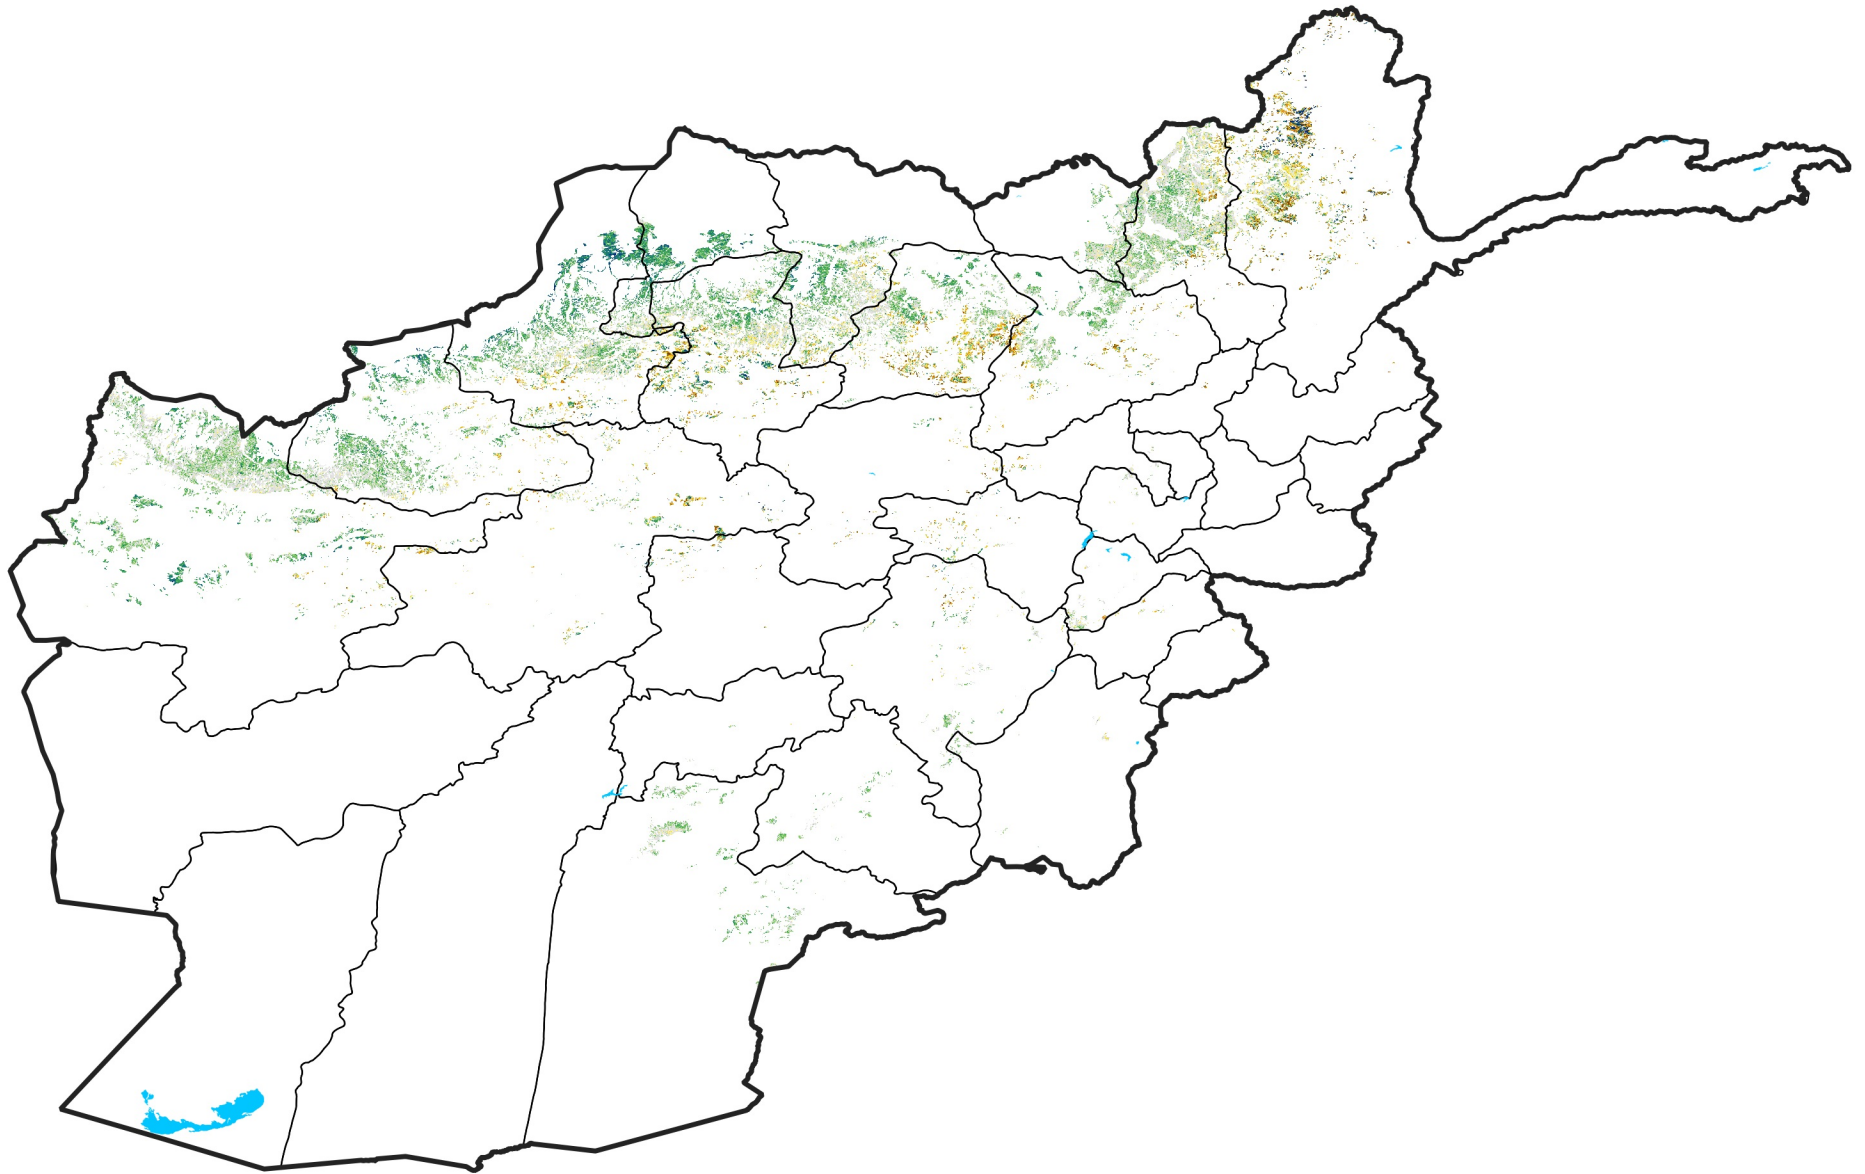

Afghanistan Rainfed Agricultural Areas

Percent of Mean NDVI

2009 / mean (2003 - 2022)

Period 35 / December 11 - 20, 2009

Percent of Normal