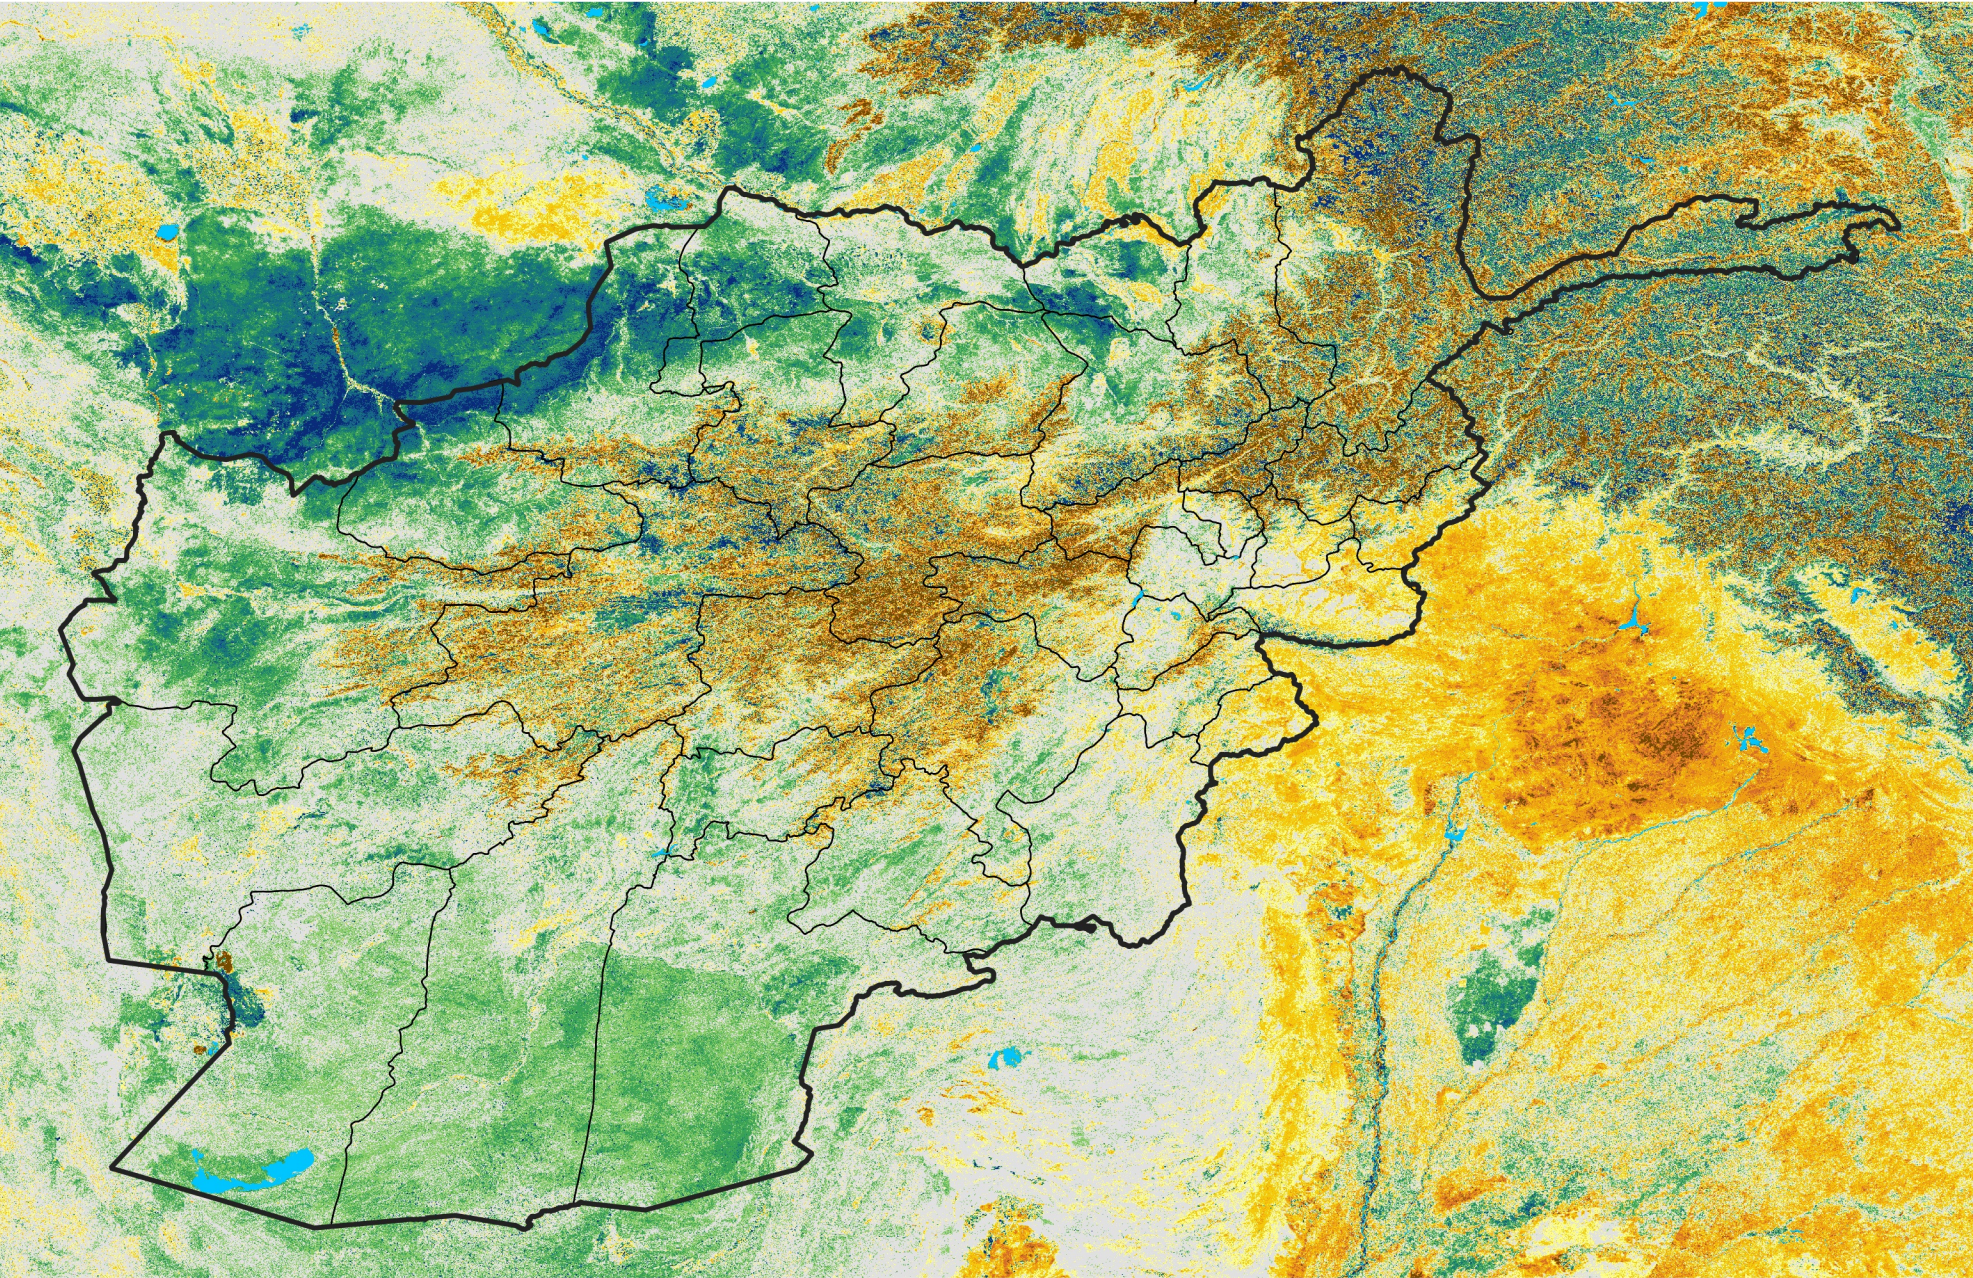

Afghanistan

Percent of Mean NDVI

2009 / mean (2003 - 2022)

Period 36 / December 21 - 31, 2009

Percent of Normal