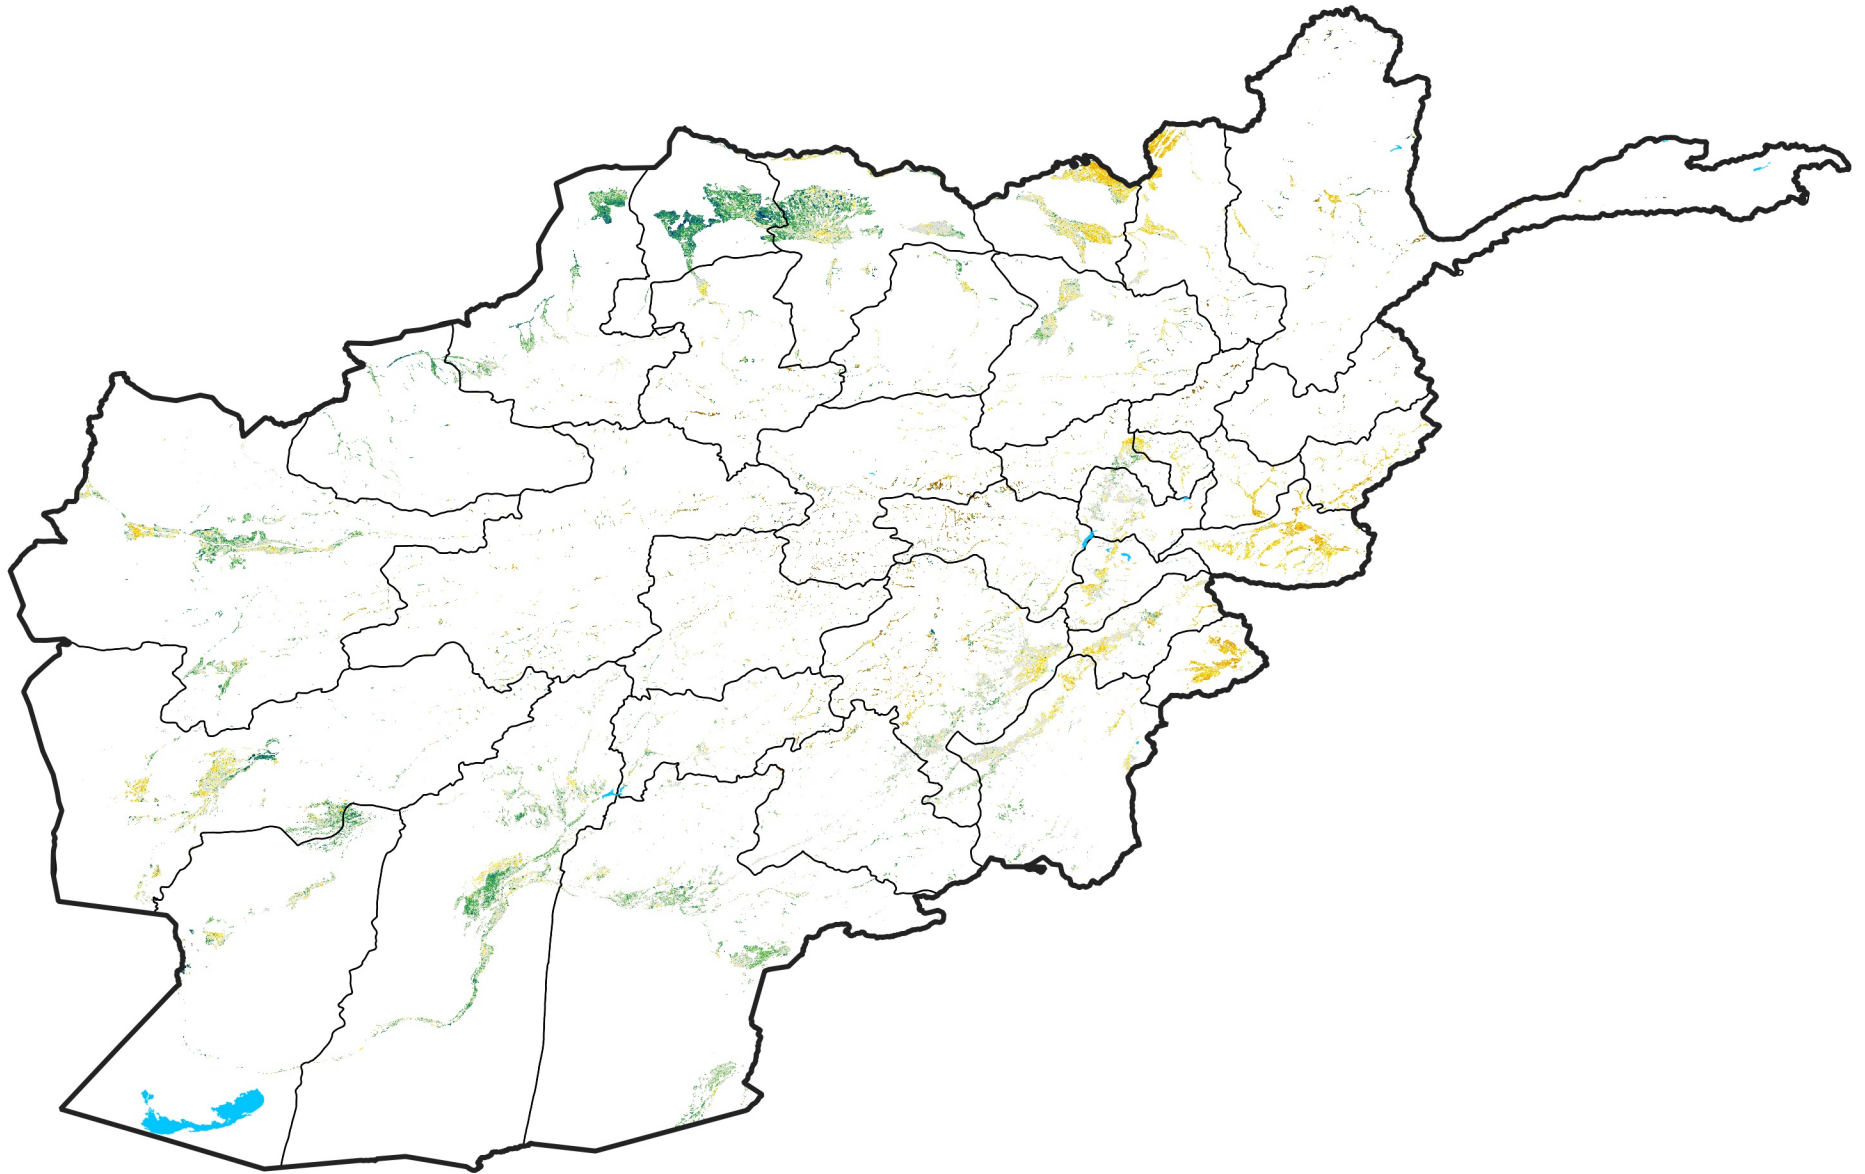

Afghanistan Irrigated Agricultural Areas

Percent of Mean NDVI

2009 / mean (2003 - 2022)

Period 36 / December 21 - 31, 2009

Percent of Normal