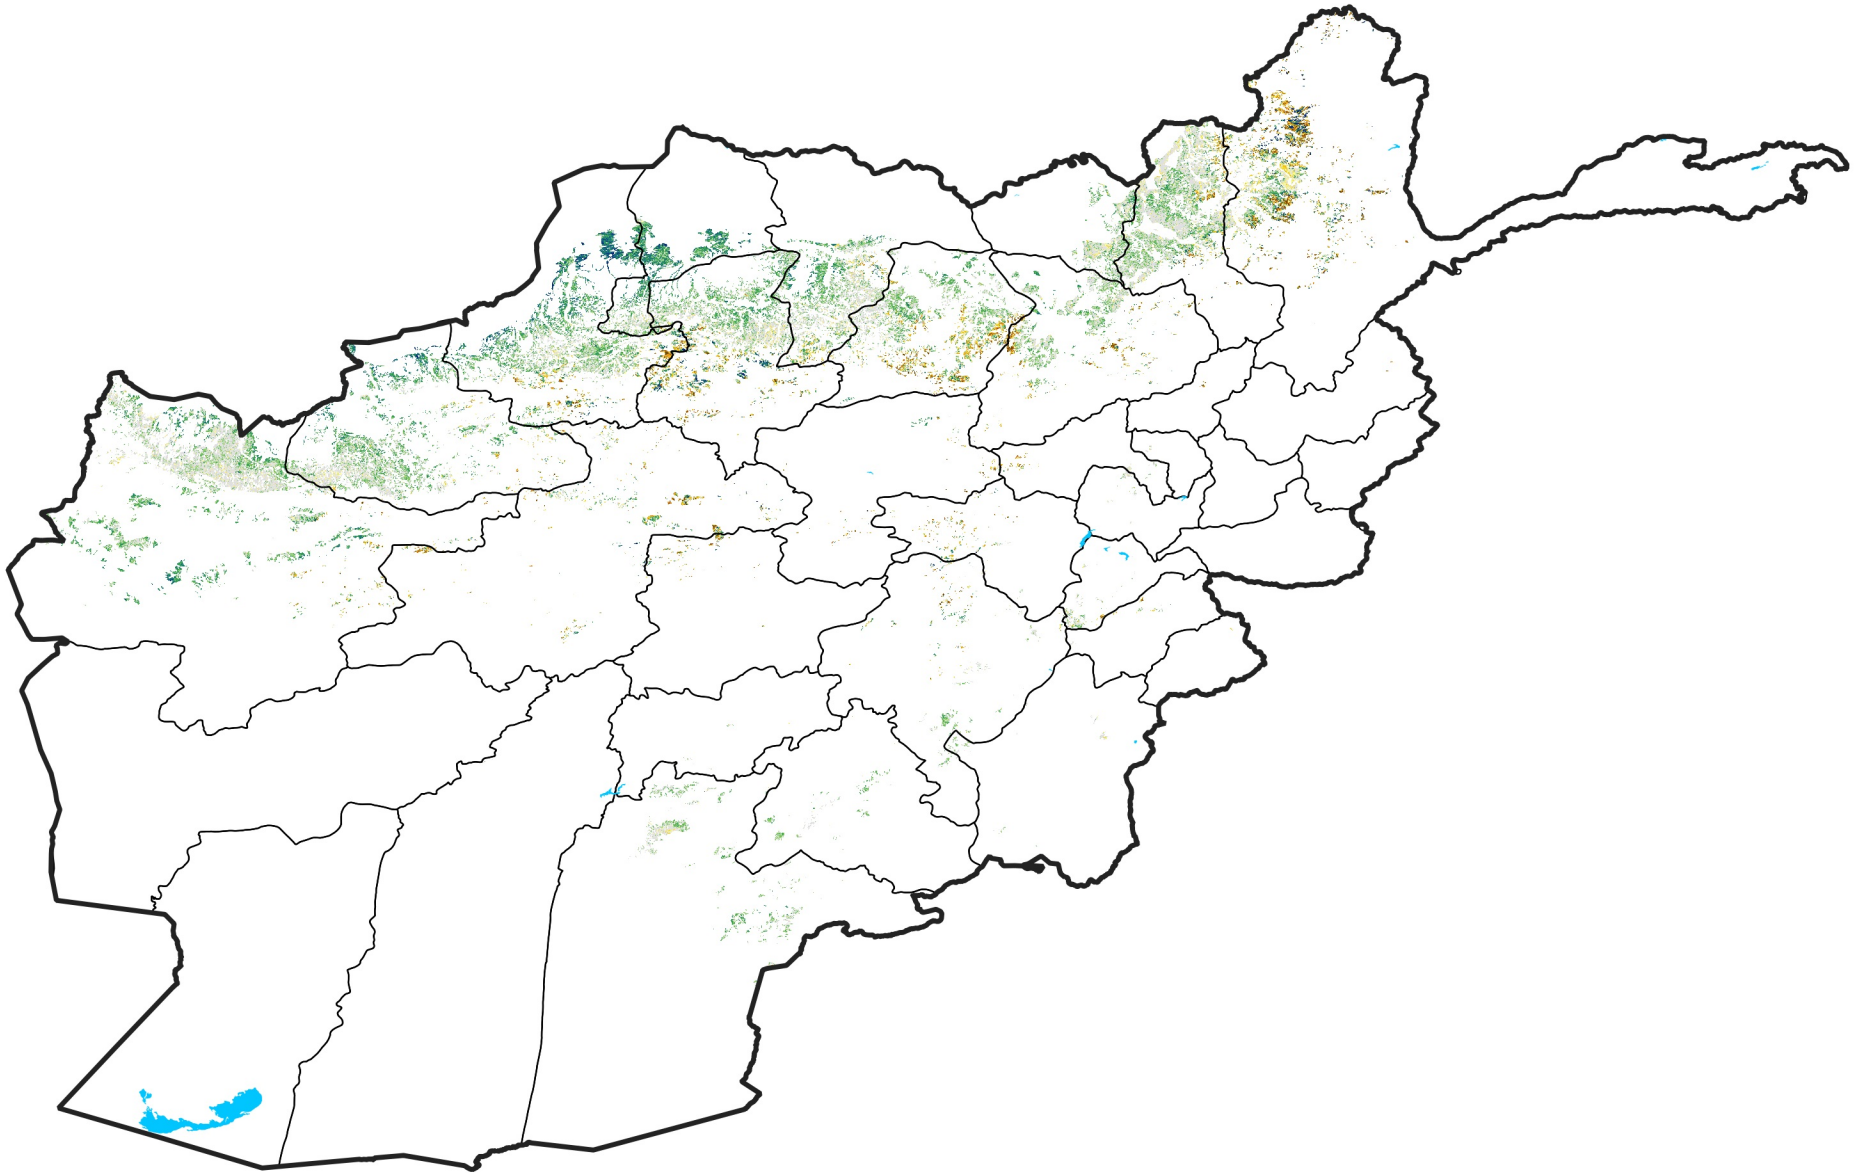

Afghanistan Rainfed Agricultural Areas

Percent of Mean NDVI

2009 / mean (2003 - 2022)

Period 36 / December 21 - 31, 2009

Percent of Normal