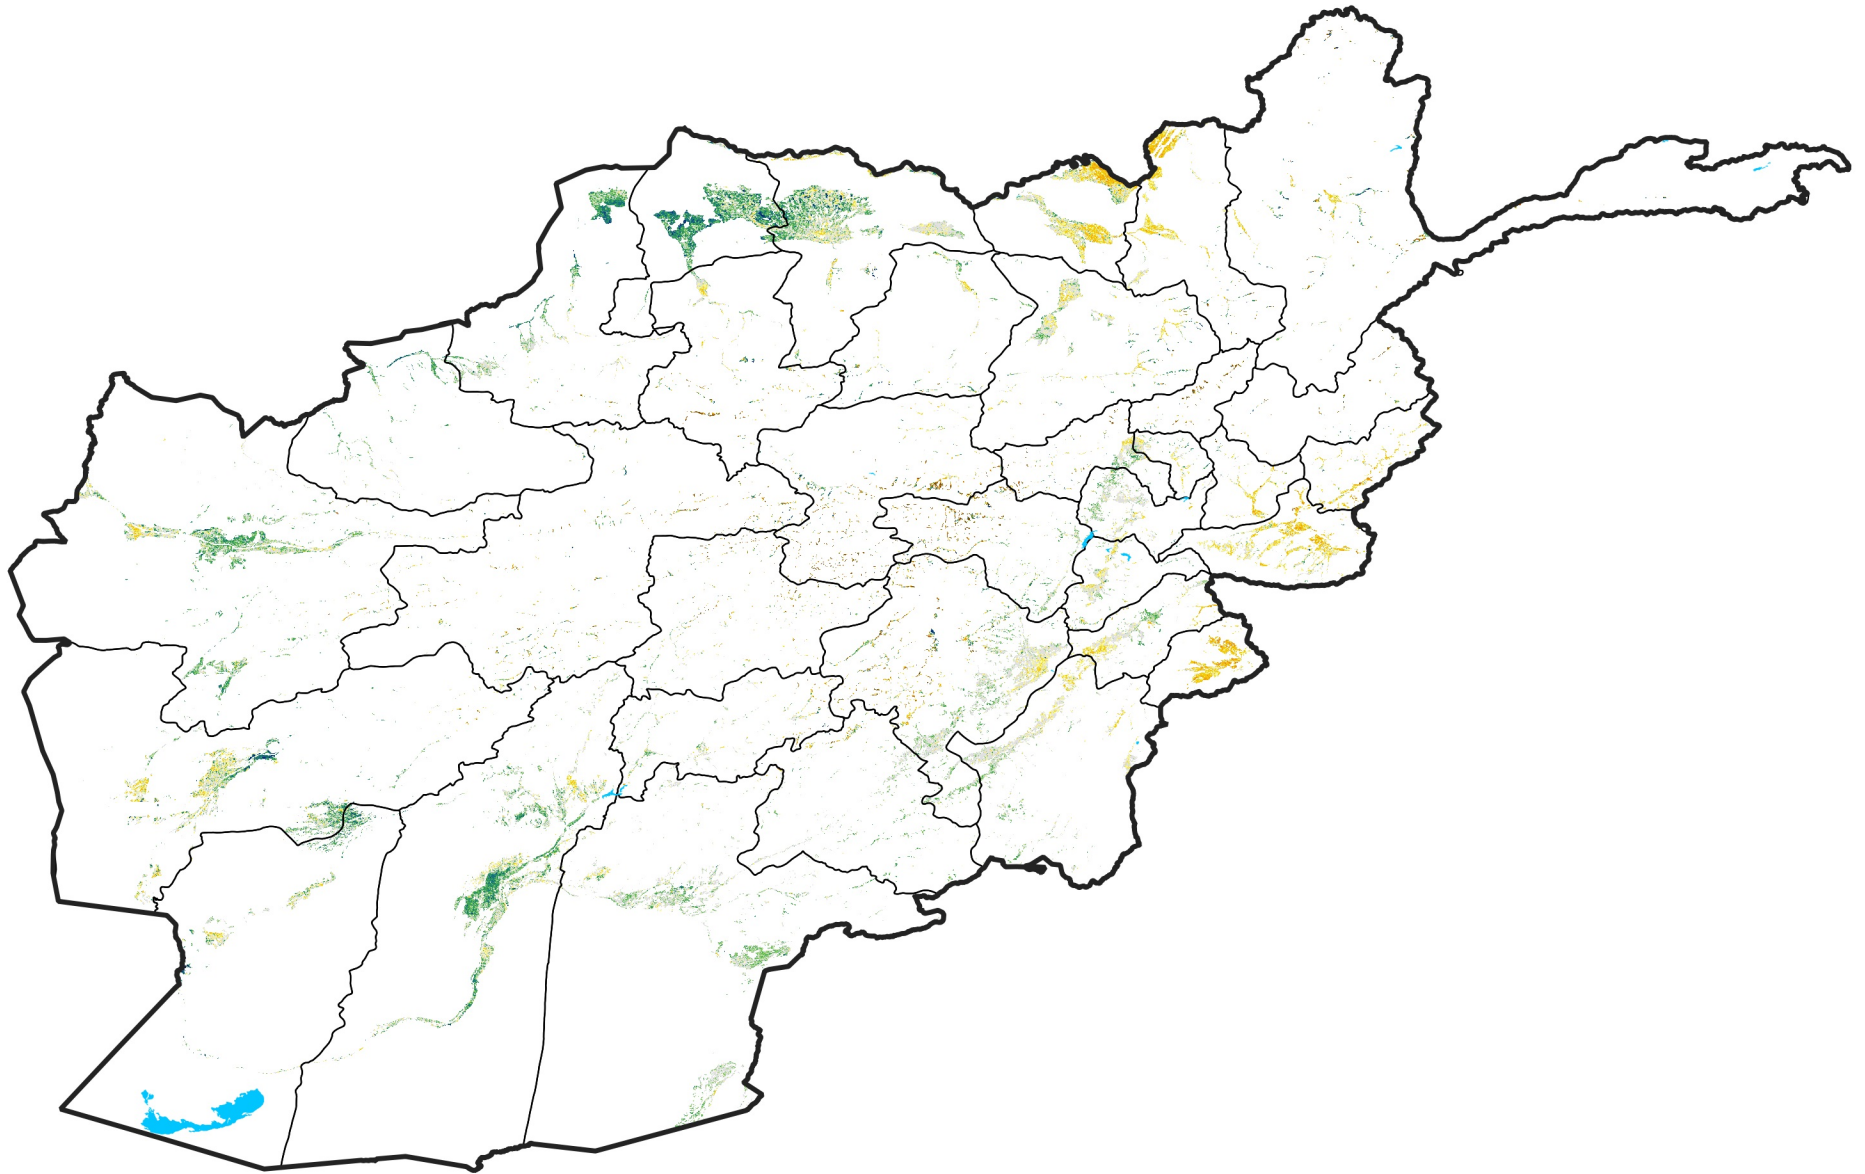

Afghanistan Irrigated Agricultural Areas

Percent of Mean NDVI

2010 / mean (2003 - 2022)

Period 01 / January 01 - 10, 2010

Percent of Normal