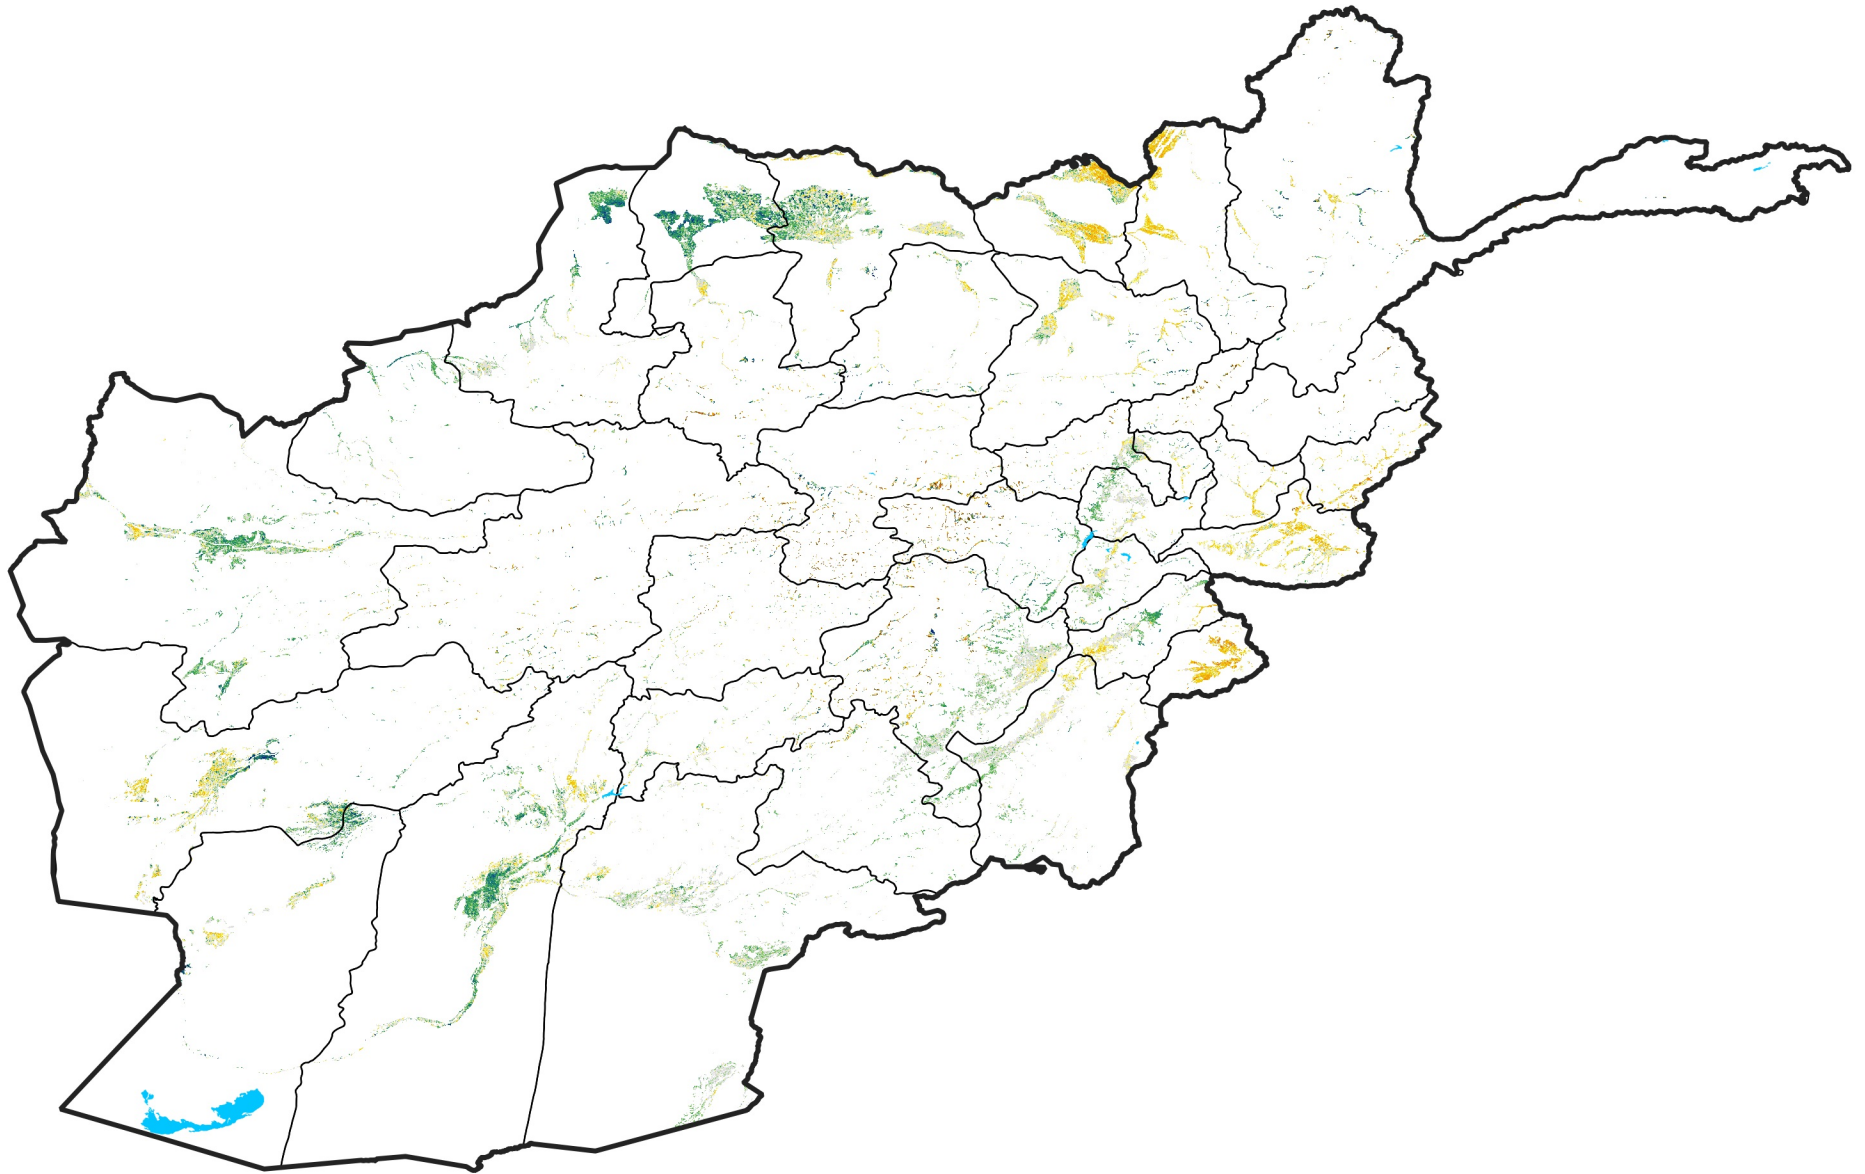

Afghanistan Irrigated Agricultural Areas

Percent of Mean NDVI

2010 / mean (2003 - 2022)

Period 02 / January 11 - 20, 2010

Percent of Normal