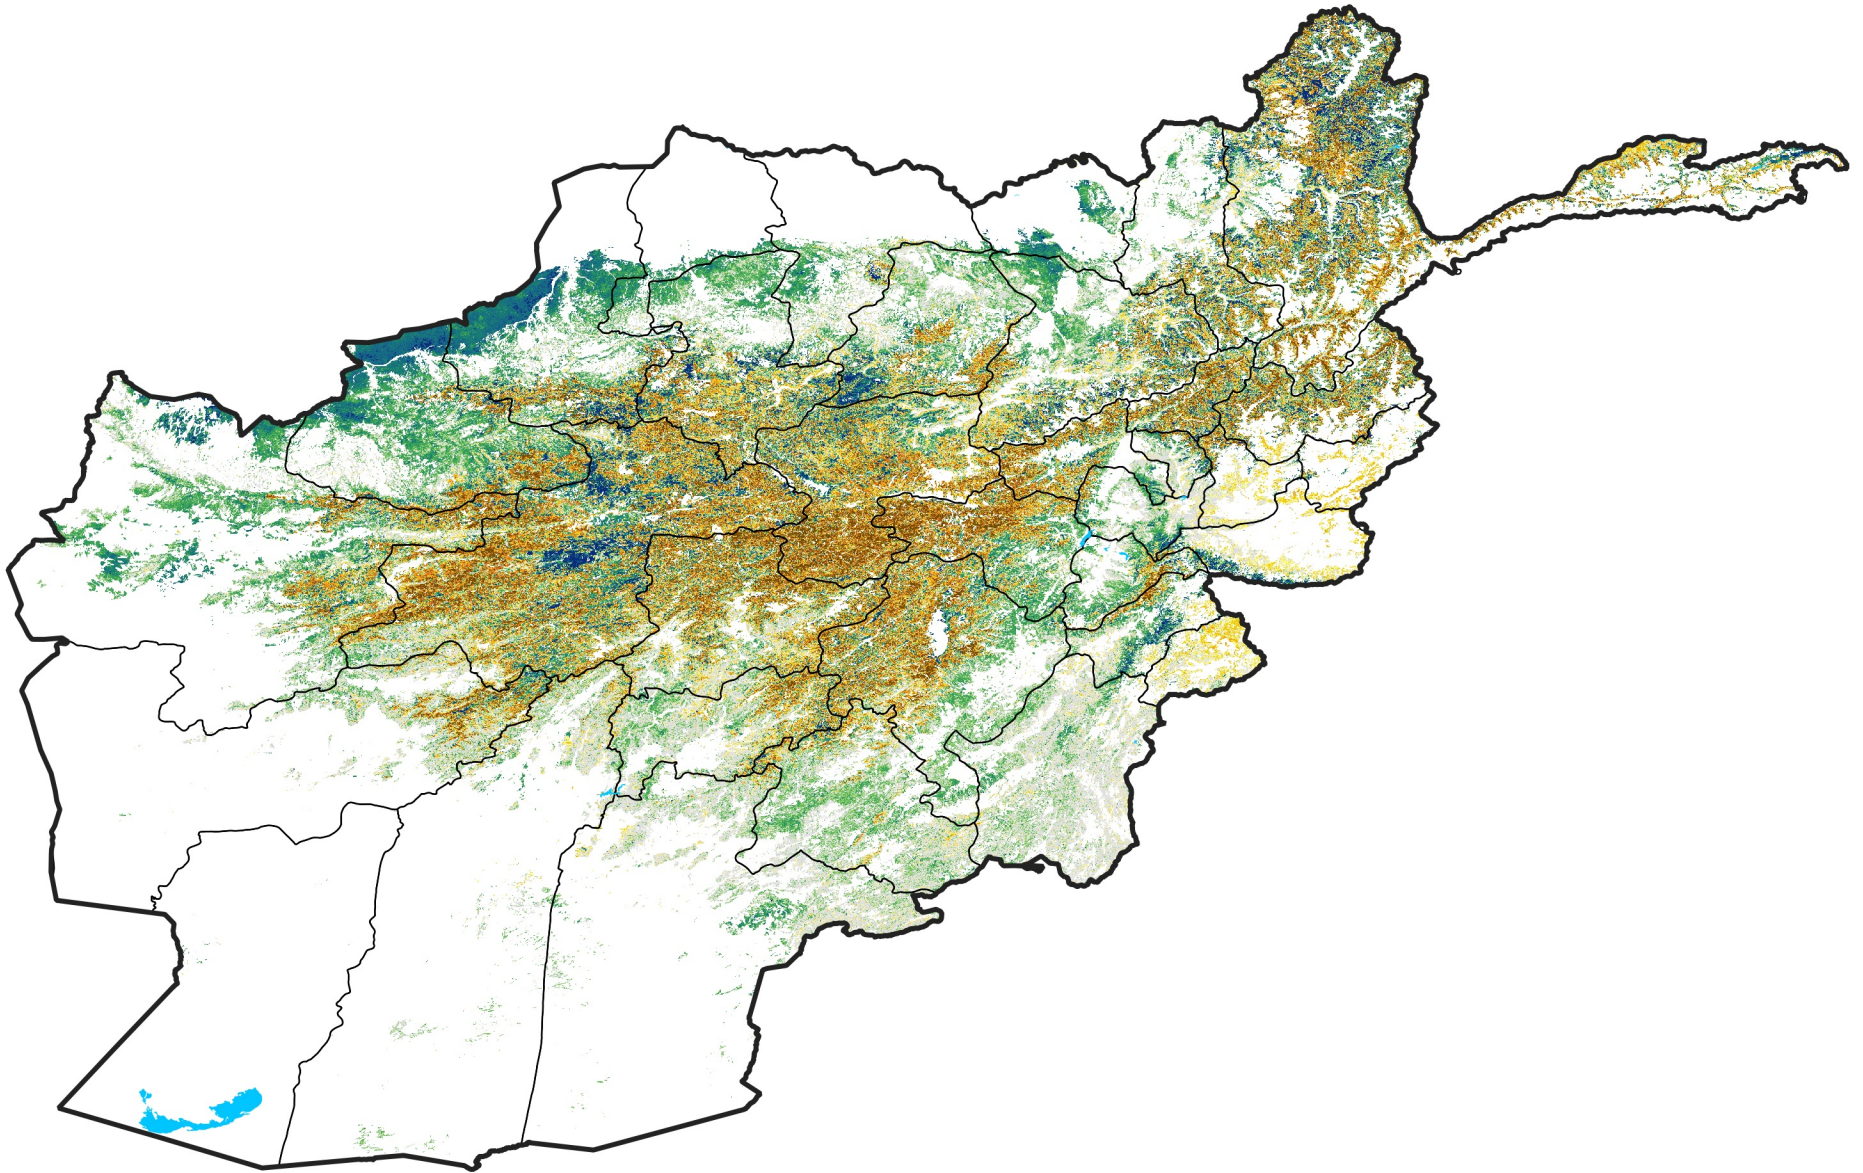

Afghanistan Rangeland Agricultural Areas

Percent of Mean NDVI

2010 / mean (2003 - 2022)

Period 02 / January 11 - 20, 2010

Percent of Normal