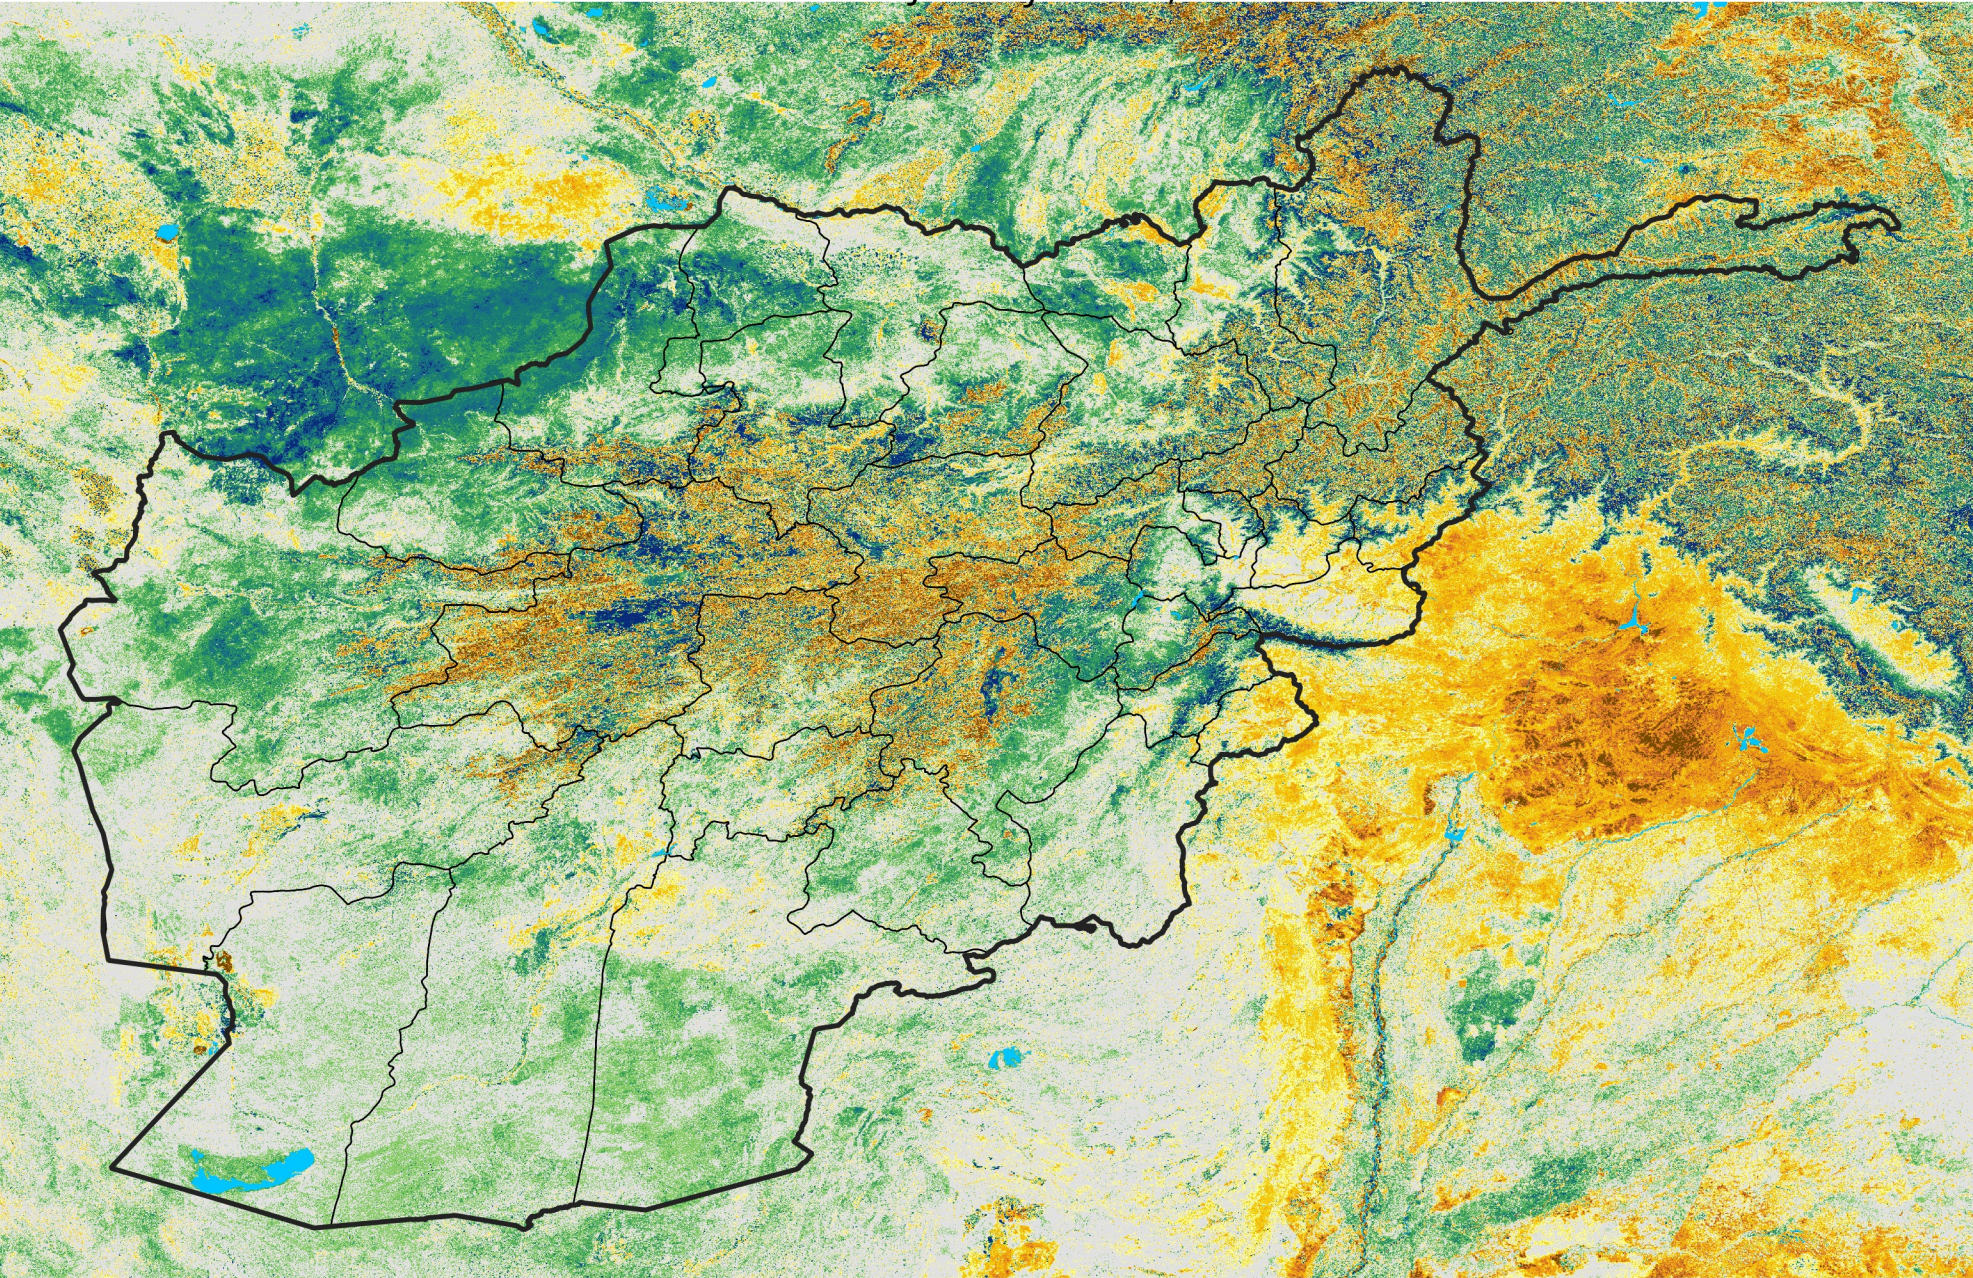

Afghanistan

Percent of Mean NDVI

2010 / mean (2003 - 2022)

Period 03 / January 21 - 31, 2010

Percent of Normal