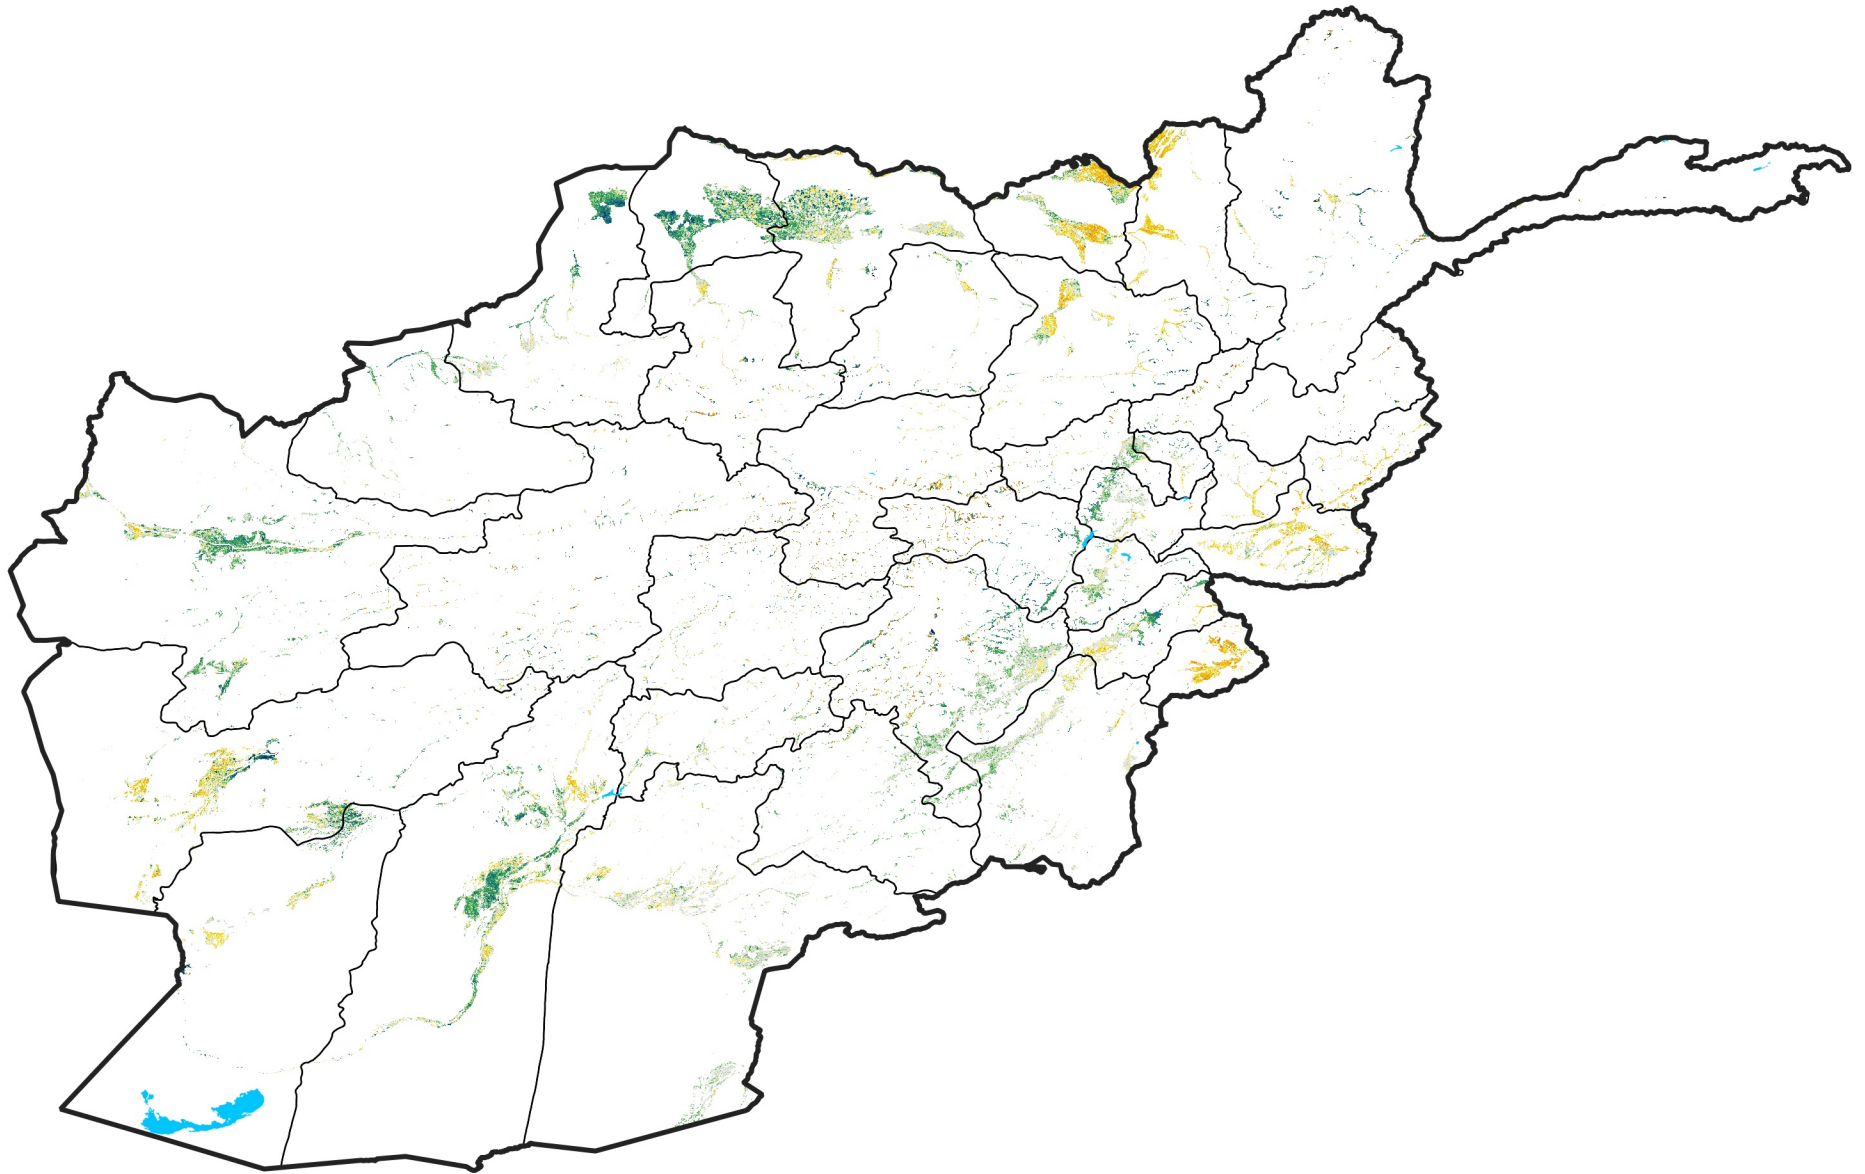

Afghanistan Irrigated Agricultural Areas

Percent of Mean NDVI

2010 / mean (2003 - 2022)

Period 03 / January 21 - 31, 2010

Percent of Normal