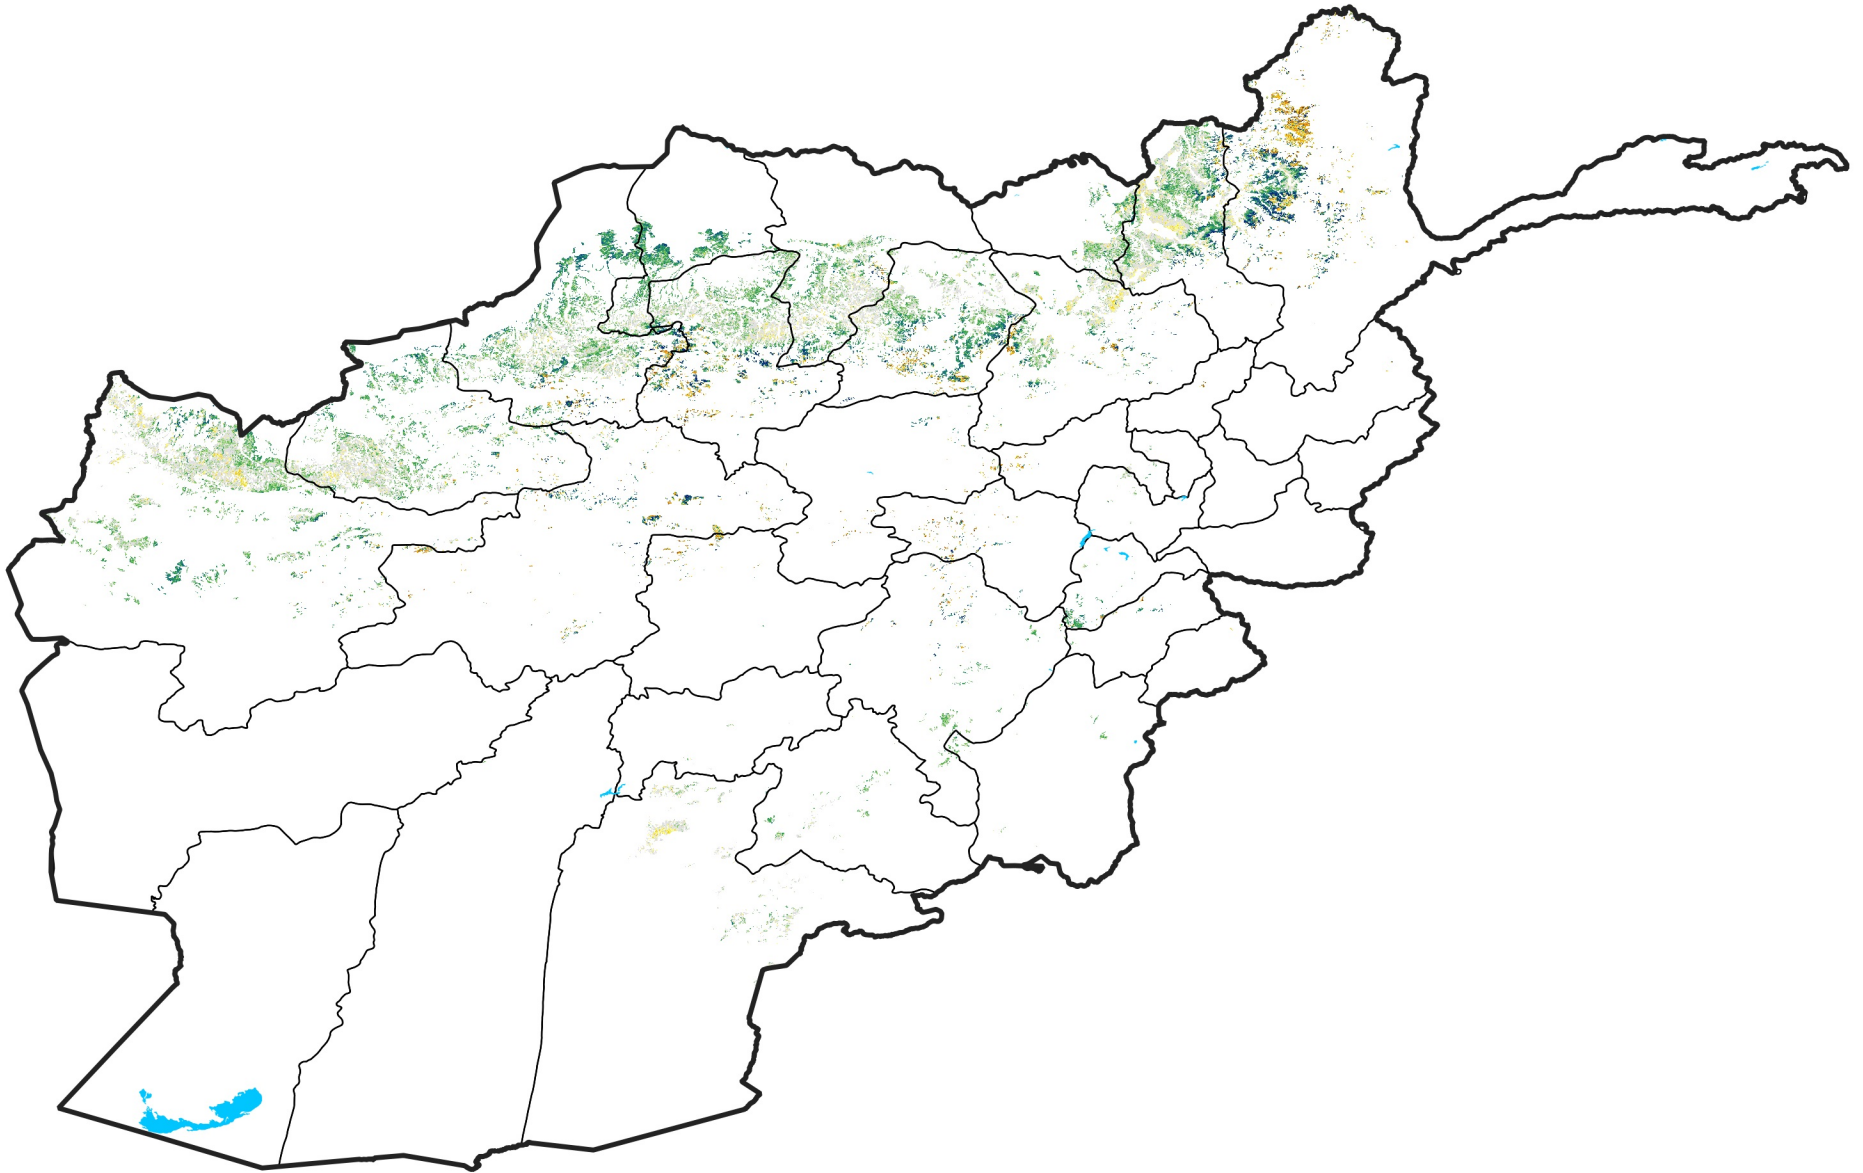

Afghanistan Rainfed Agricultural Areas

Percent of Mean NDVI

2010 / mean (2003 - 2022)

Period 03 / January 21 - 31, 2010

Percent of Normal