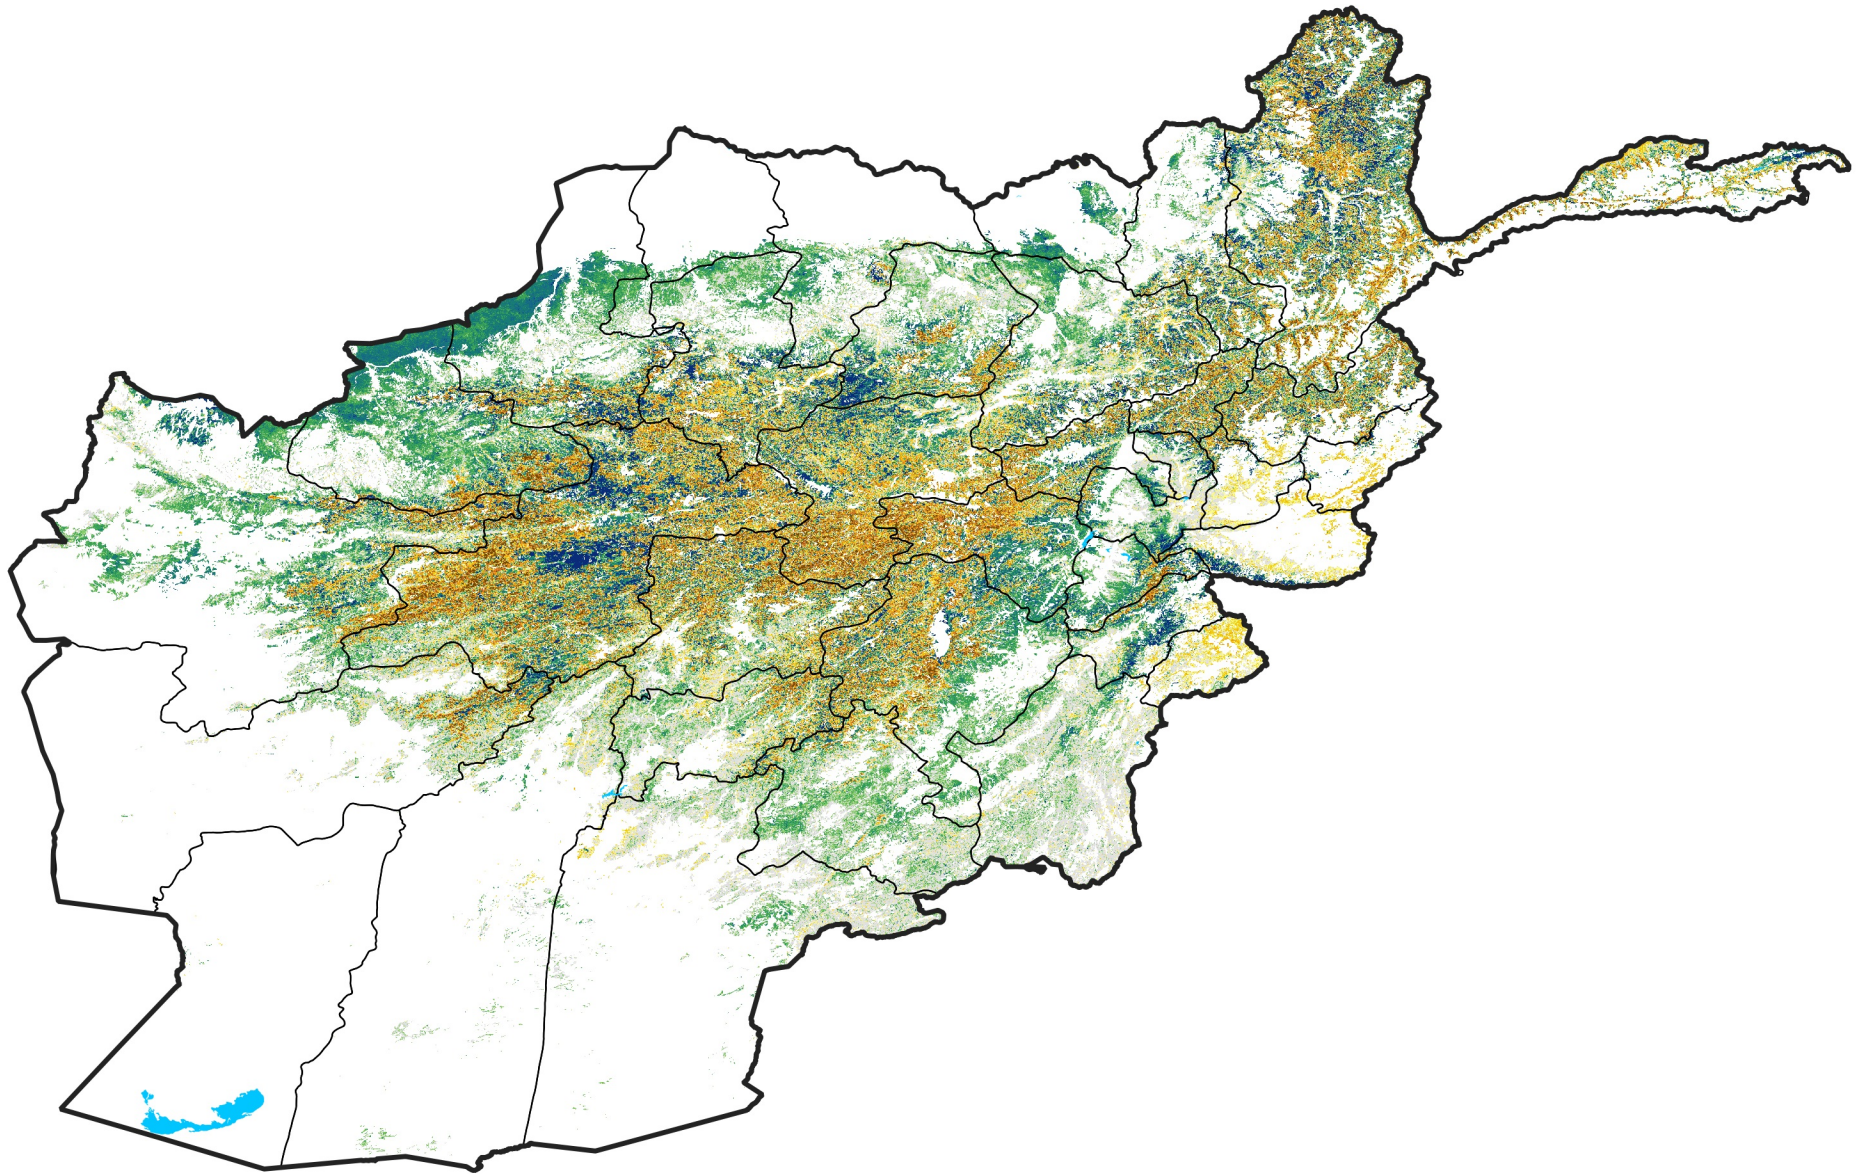

Afghanistan Rangeland Agricultural Areas

Percent of Mean NDVI

2010 / mean (2003 - 2022)

Period 03 / January 21 - 31, 2010

Percent of Normal