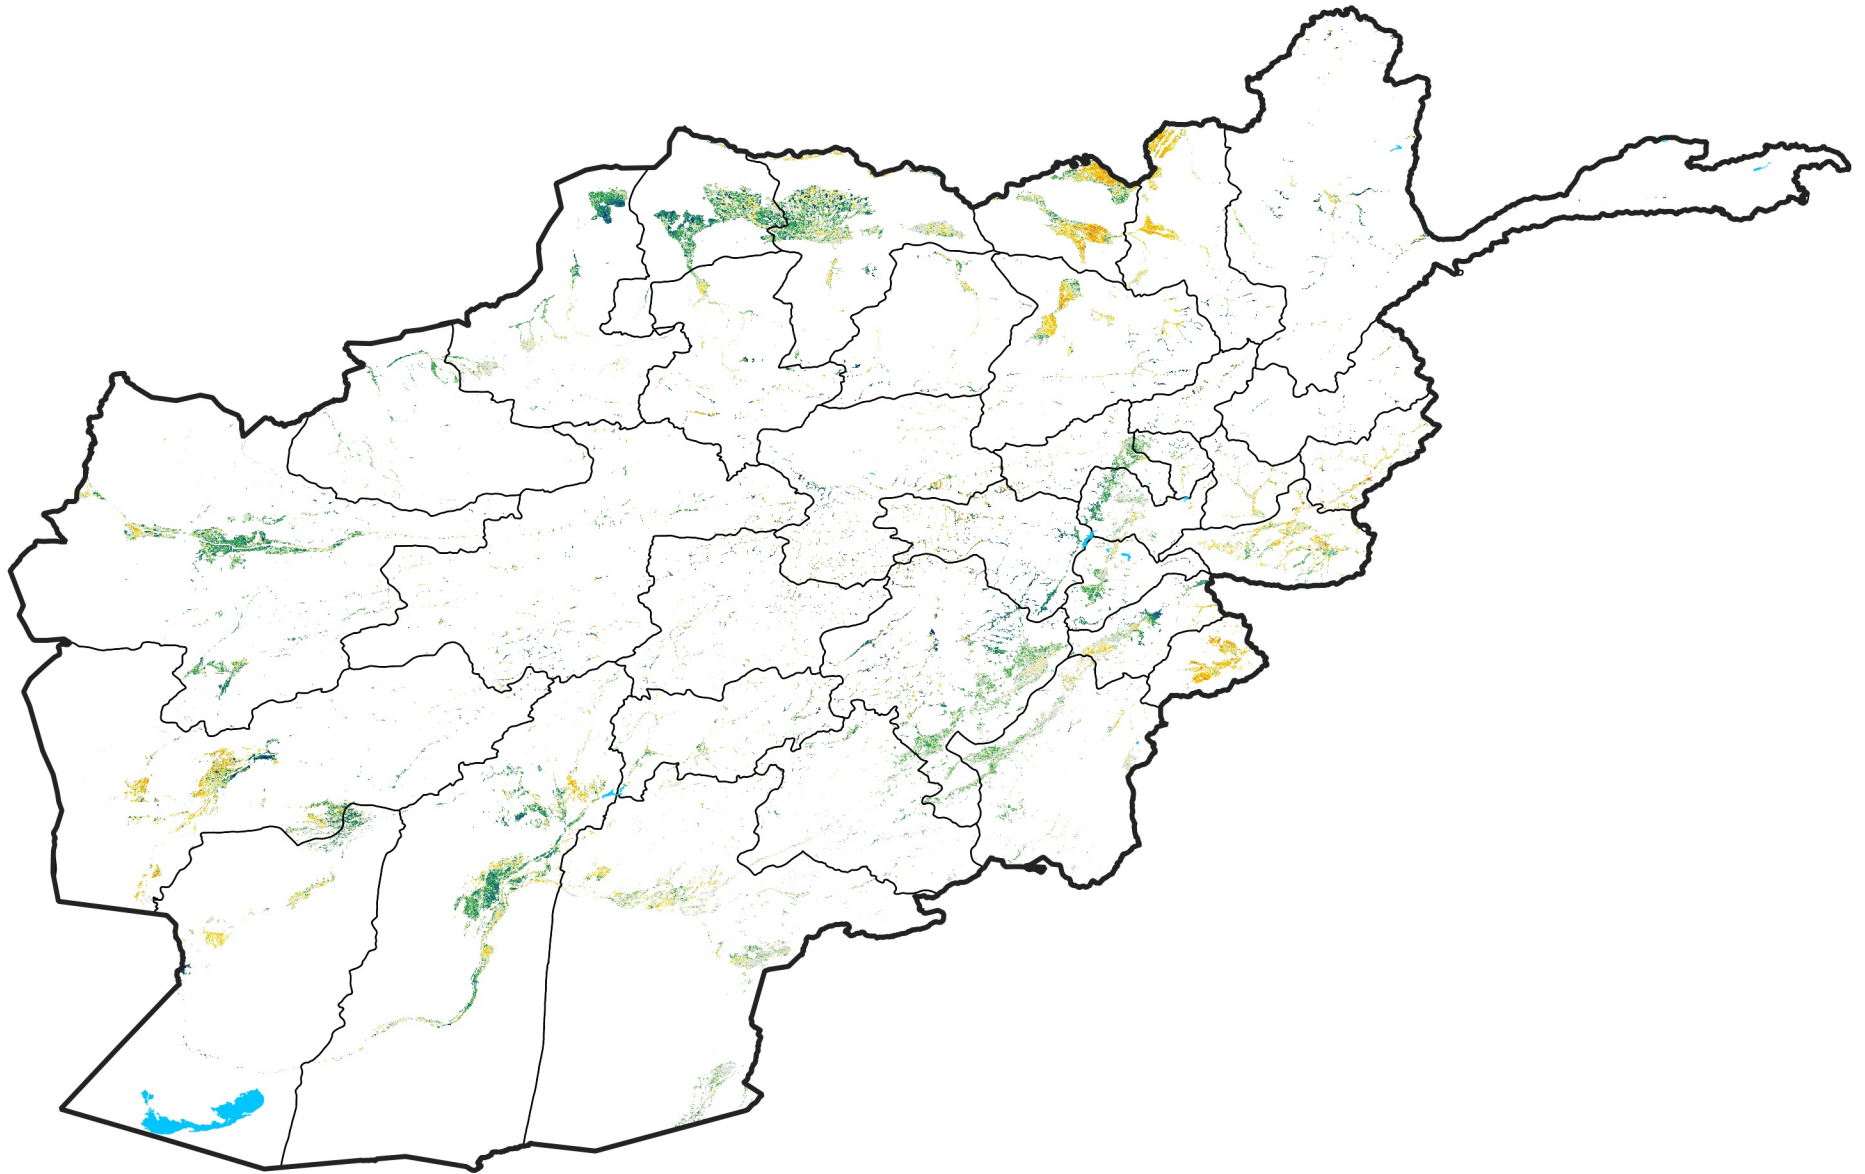

Afghanistan Irrigated Agricultural Areas

Percent of Mean NDVI

2010 / mean (2003 - 2022)

Period 04 / February 01 - 10, 2010

Percent of Normal