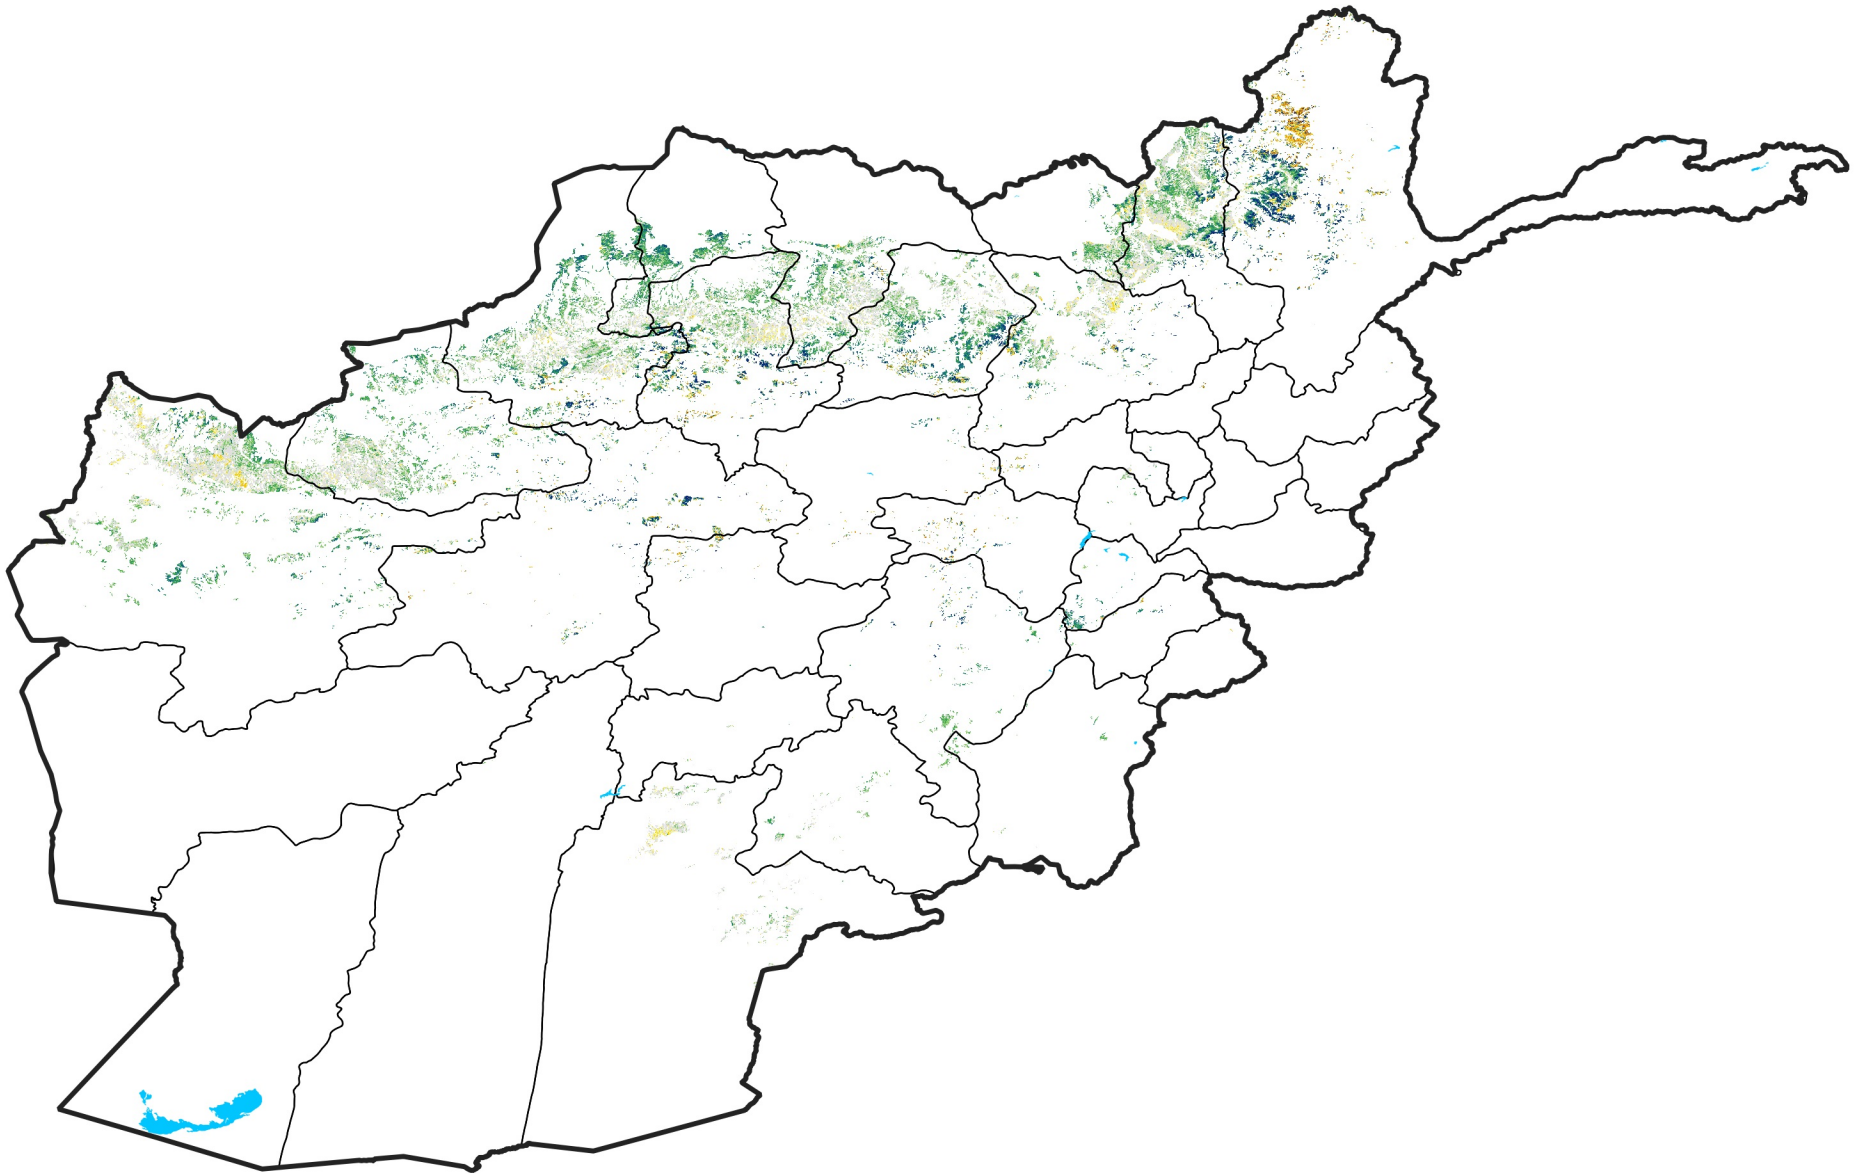

Afghanistan Rainfed Agricultural Areas

Percent of Mean NDVI

2010 / mean (2003 - 2022)

Period 04 / February 01 - 10, 2010

Percent of Normal