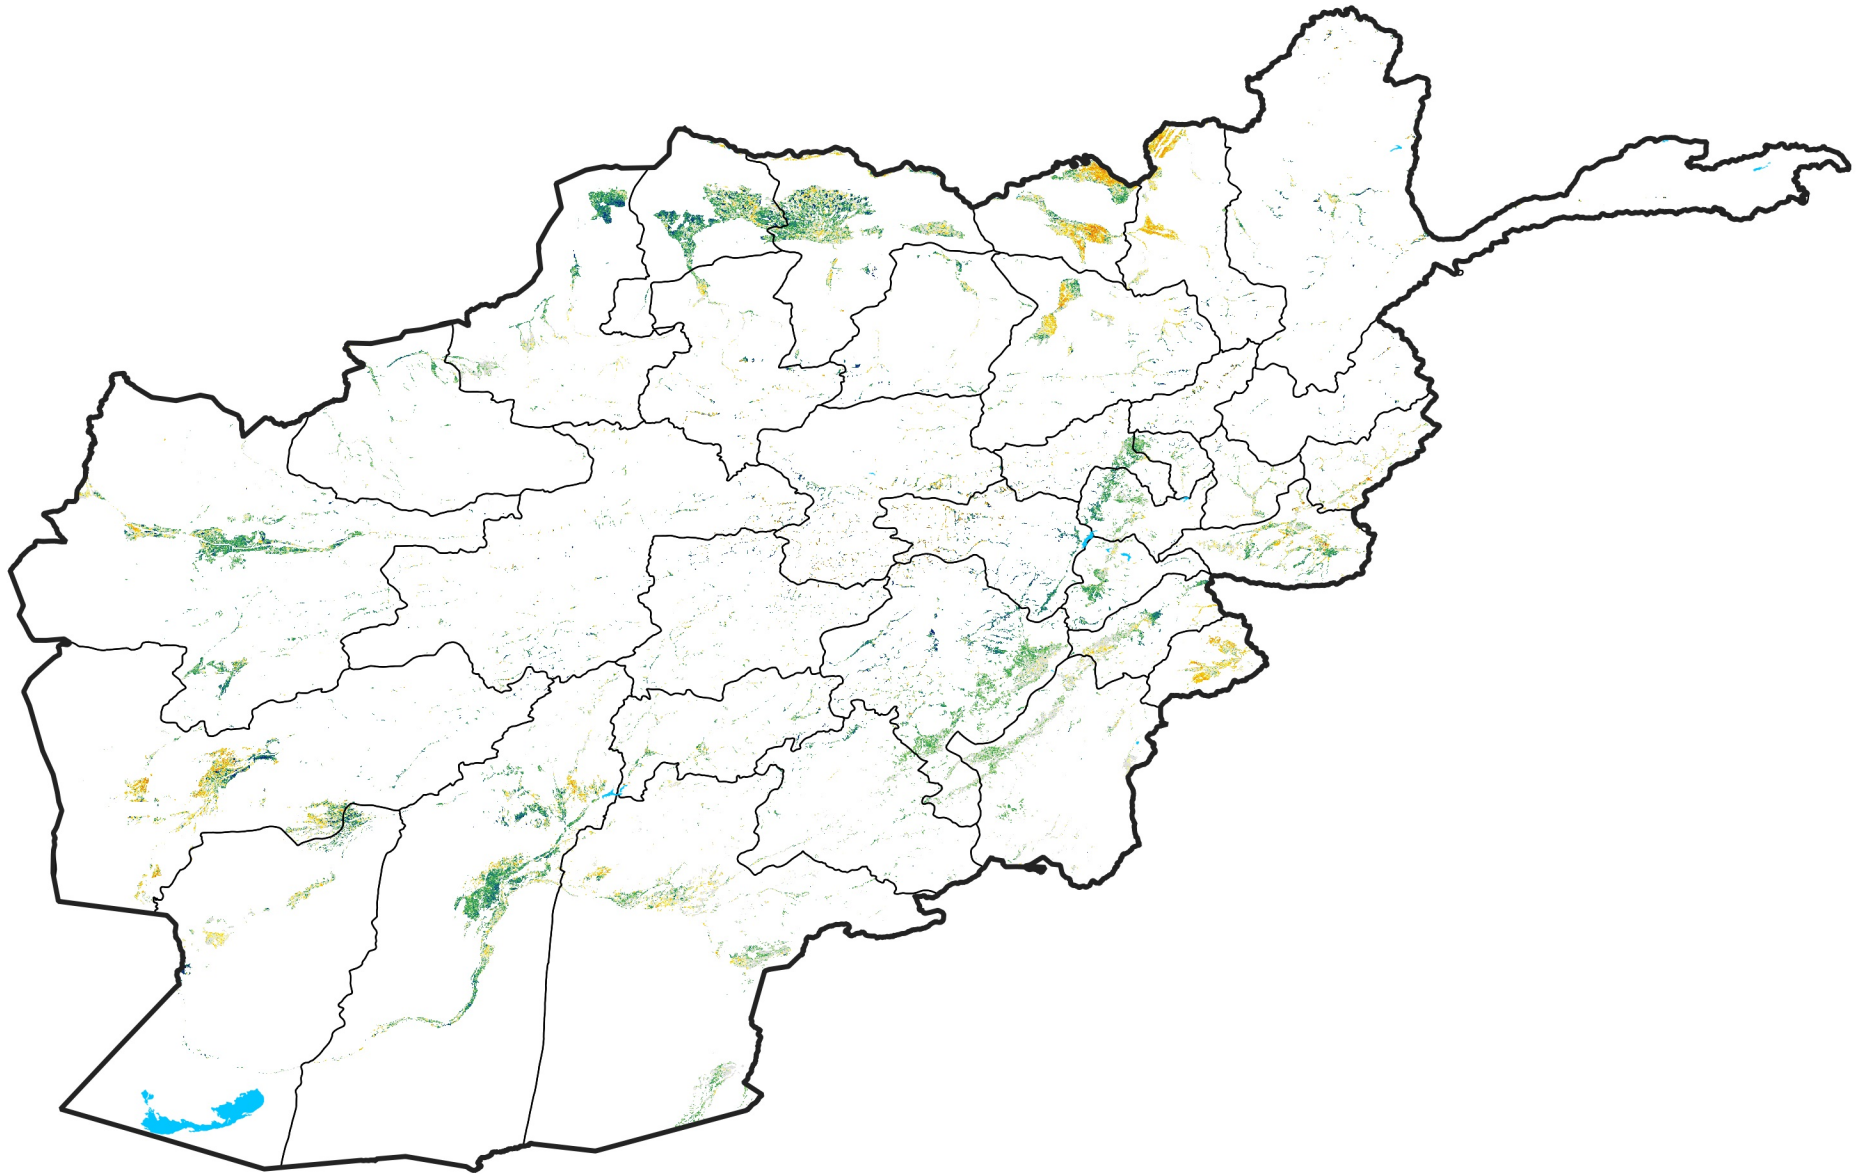

Afghanistan Irrigated Agricultural Areas

Percent of Mean NDVI

2010 / mean (2003 - 2022)

Period 05 / February 11 - 20, 2010

Percent of Normal