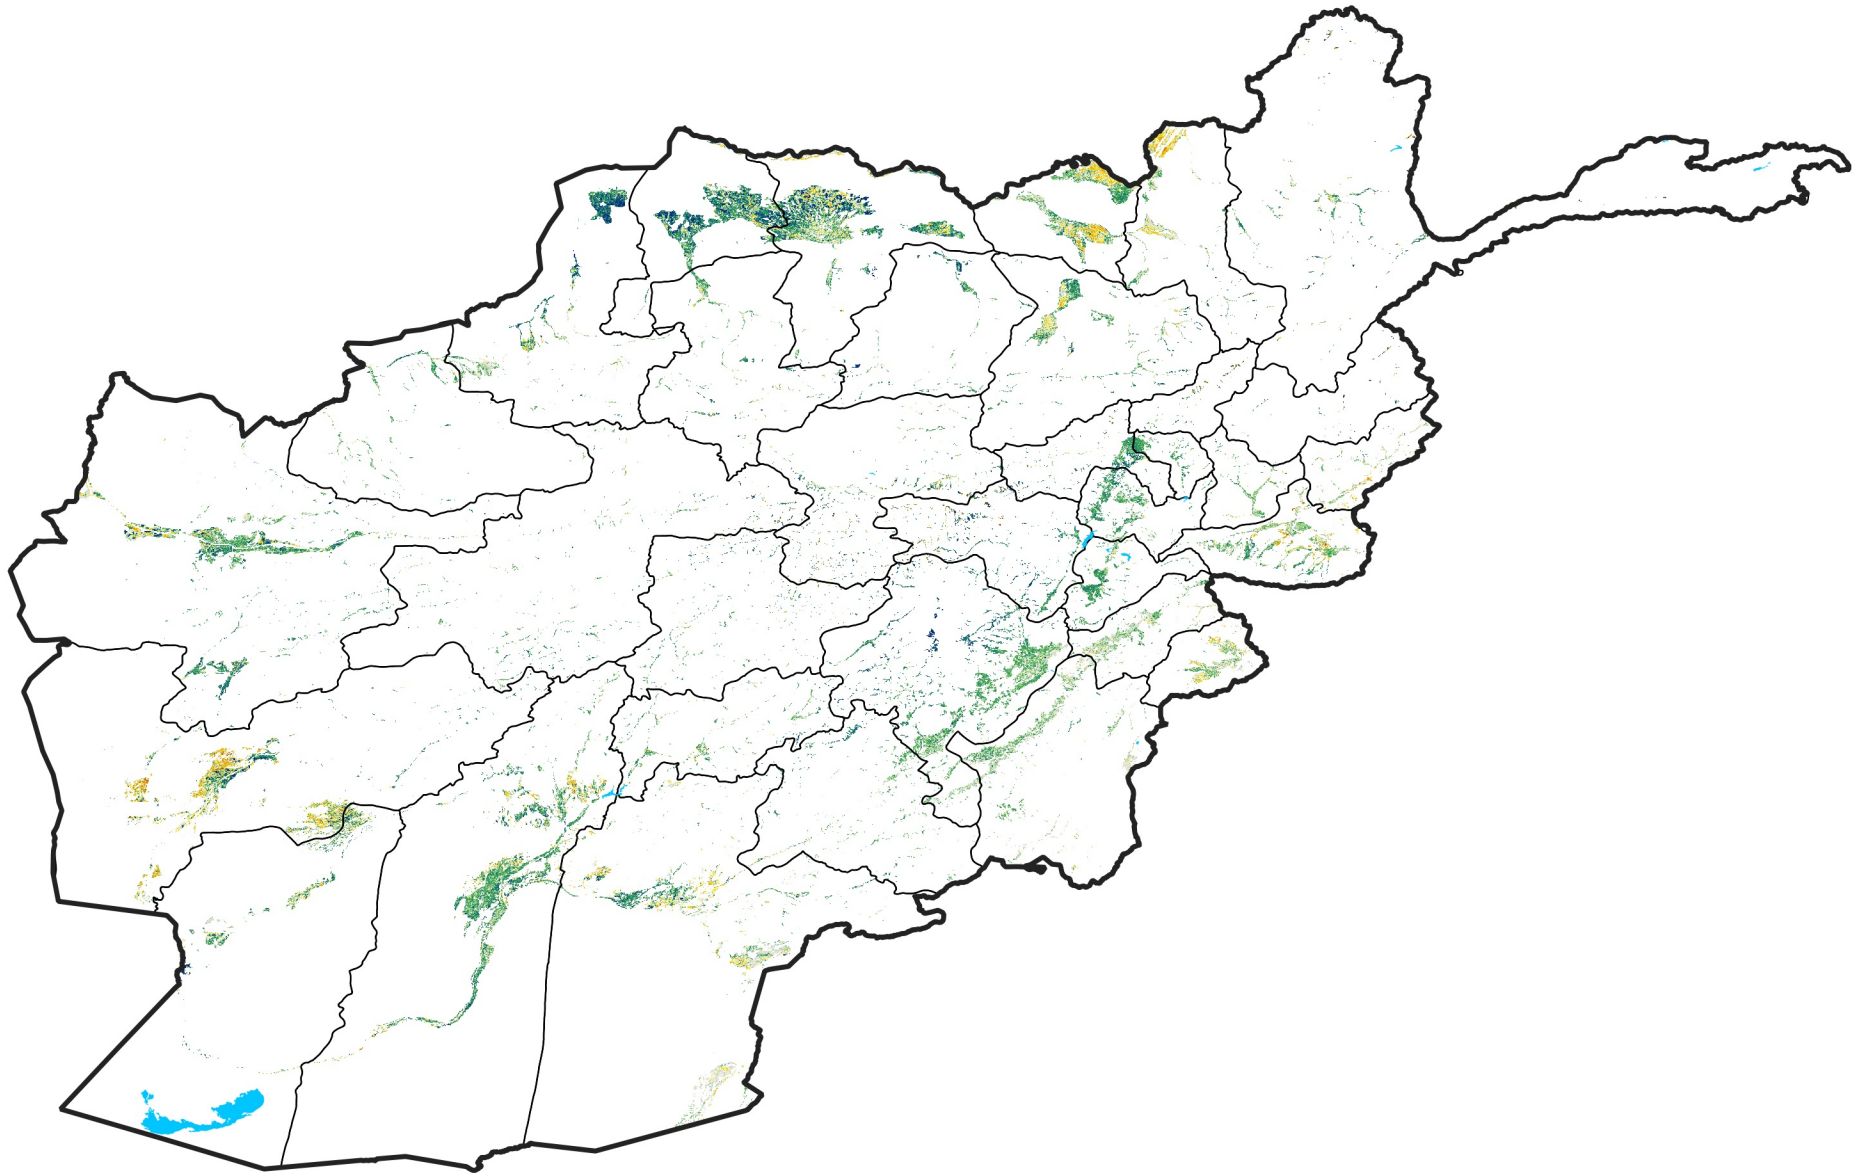

Afghanistan Irrigated Agricultural Areas

Percent of Mean NDVI

2010 / mean (2003 - 2022)

Period 07 / March 01 - 10, 2010

Percent of Normal