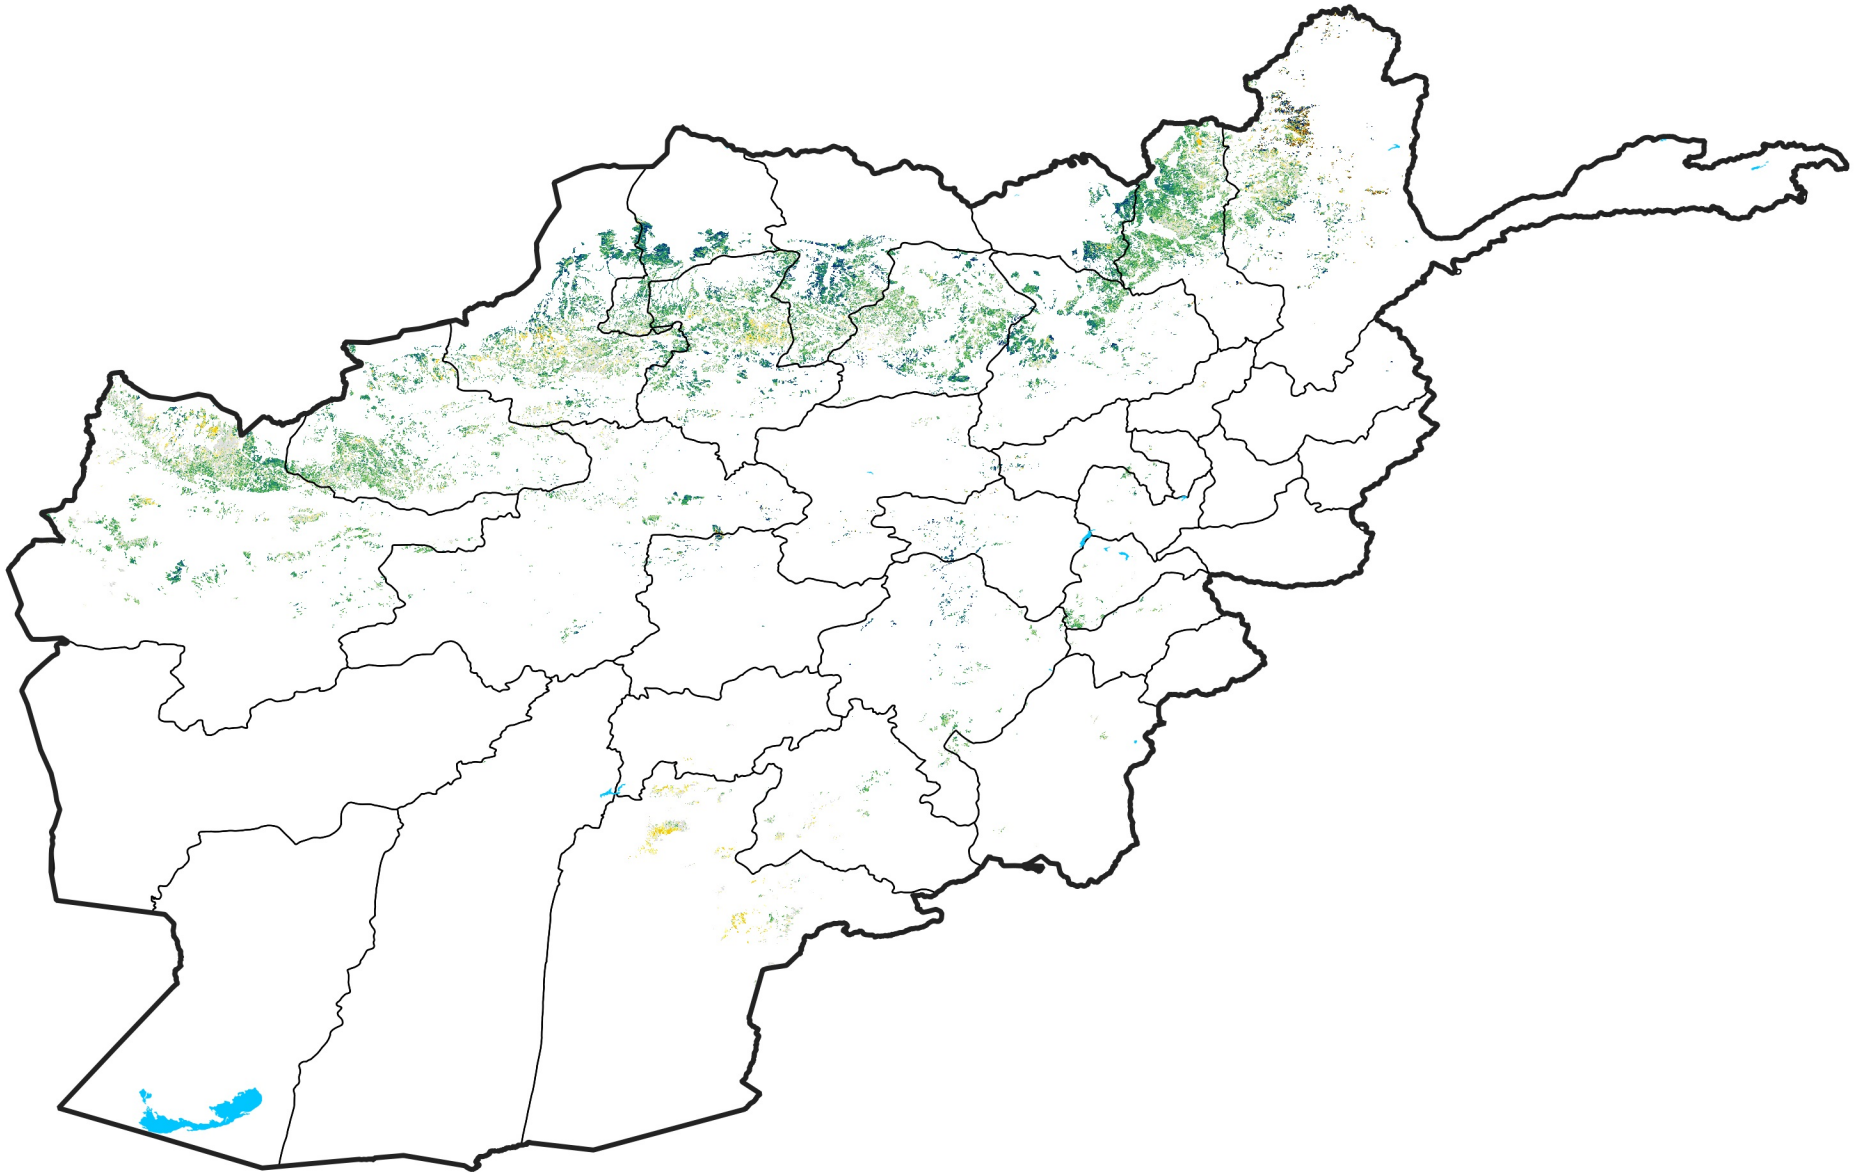

Afghanistan Rainfed Agricultural Areas

Percent of Mean NDVI

2010 / mean (2003 - 2022)

Period 08 / March 11 - 20, 2010

Percent of Normal