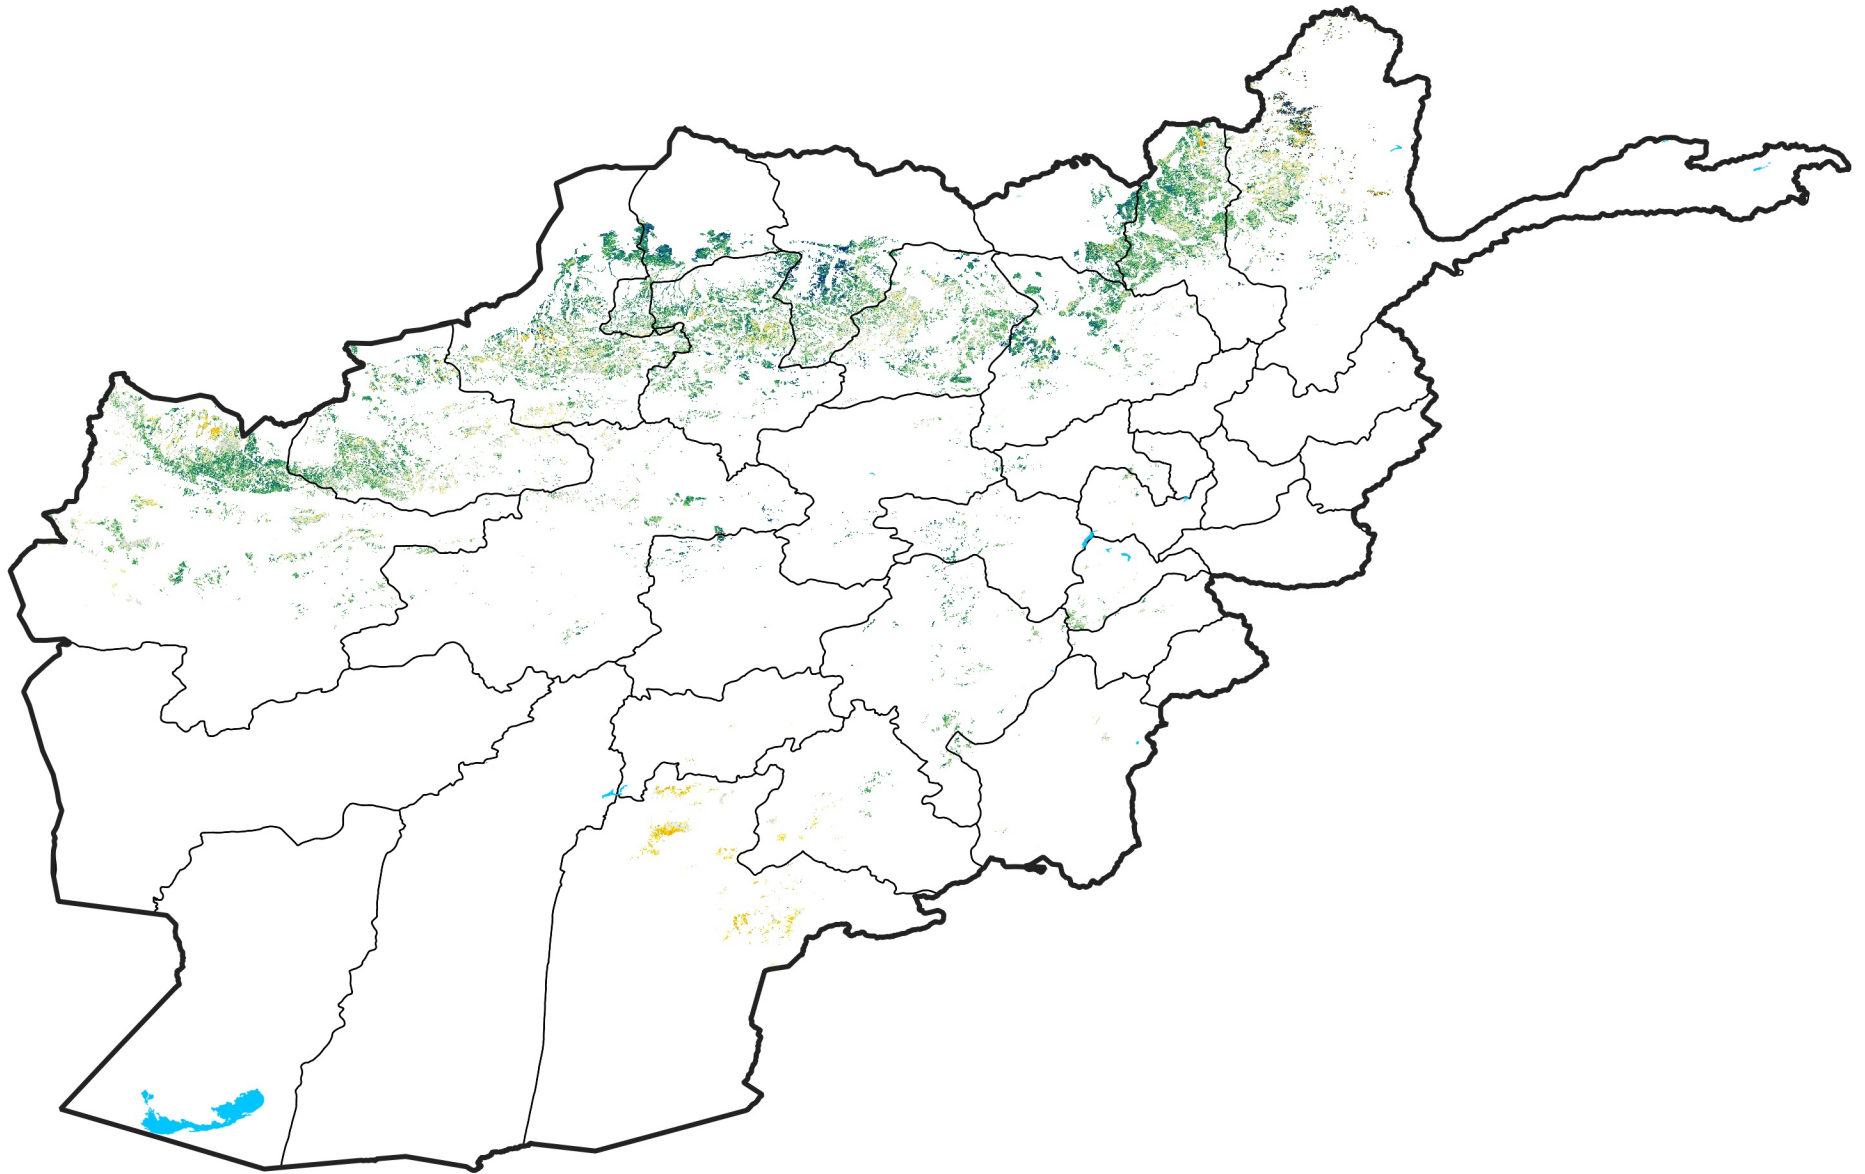

Afghanistan Rainfed Agricultural Areas

Percent of Mean NDVI

2010 / mean (2003 - 2022)

Period 09 / March 21 - 31, 2010

Percent of Normal