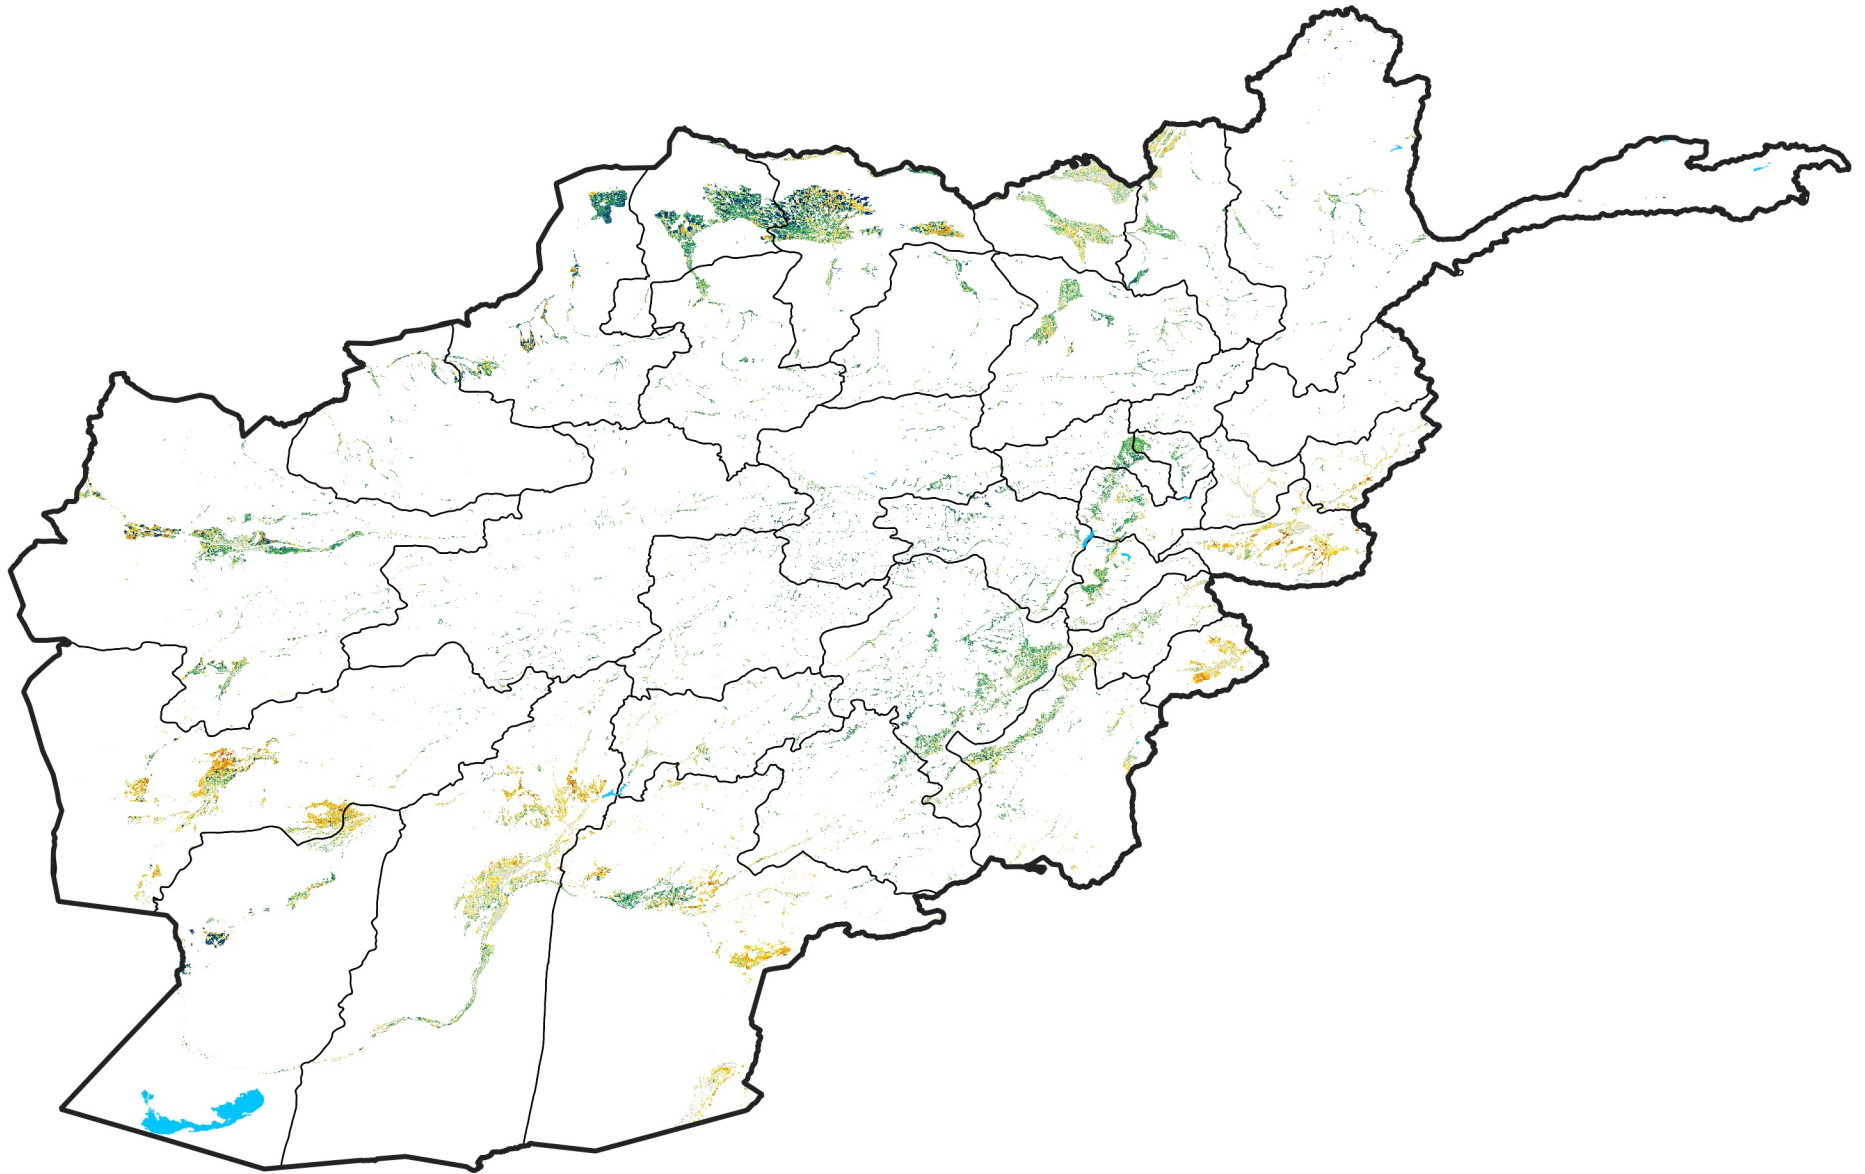

Afghanistan Irrigated Agricultural Areas

Percent of Mean NDVI

2010 / mean (2003 - 2022)

Period 10 / April 01 - 10, 2010

Percent of Normal