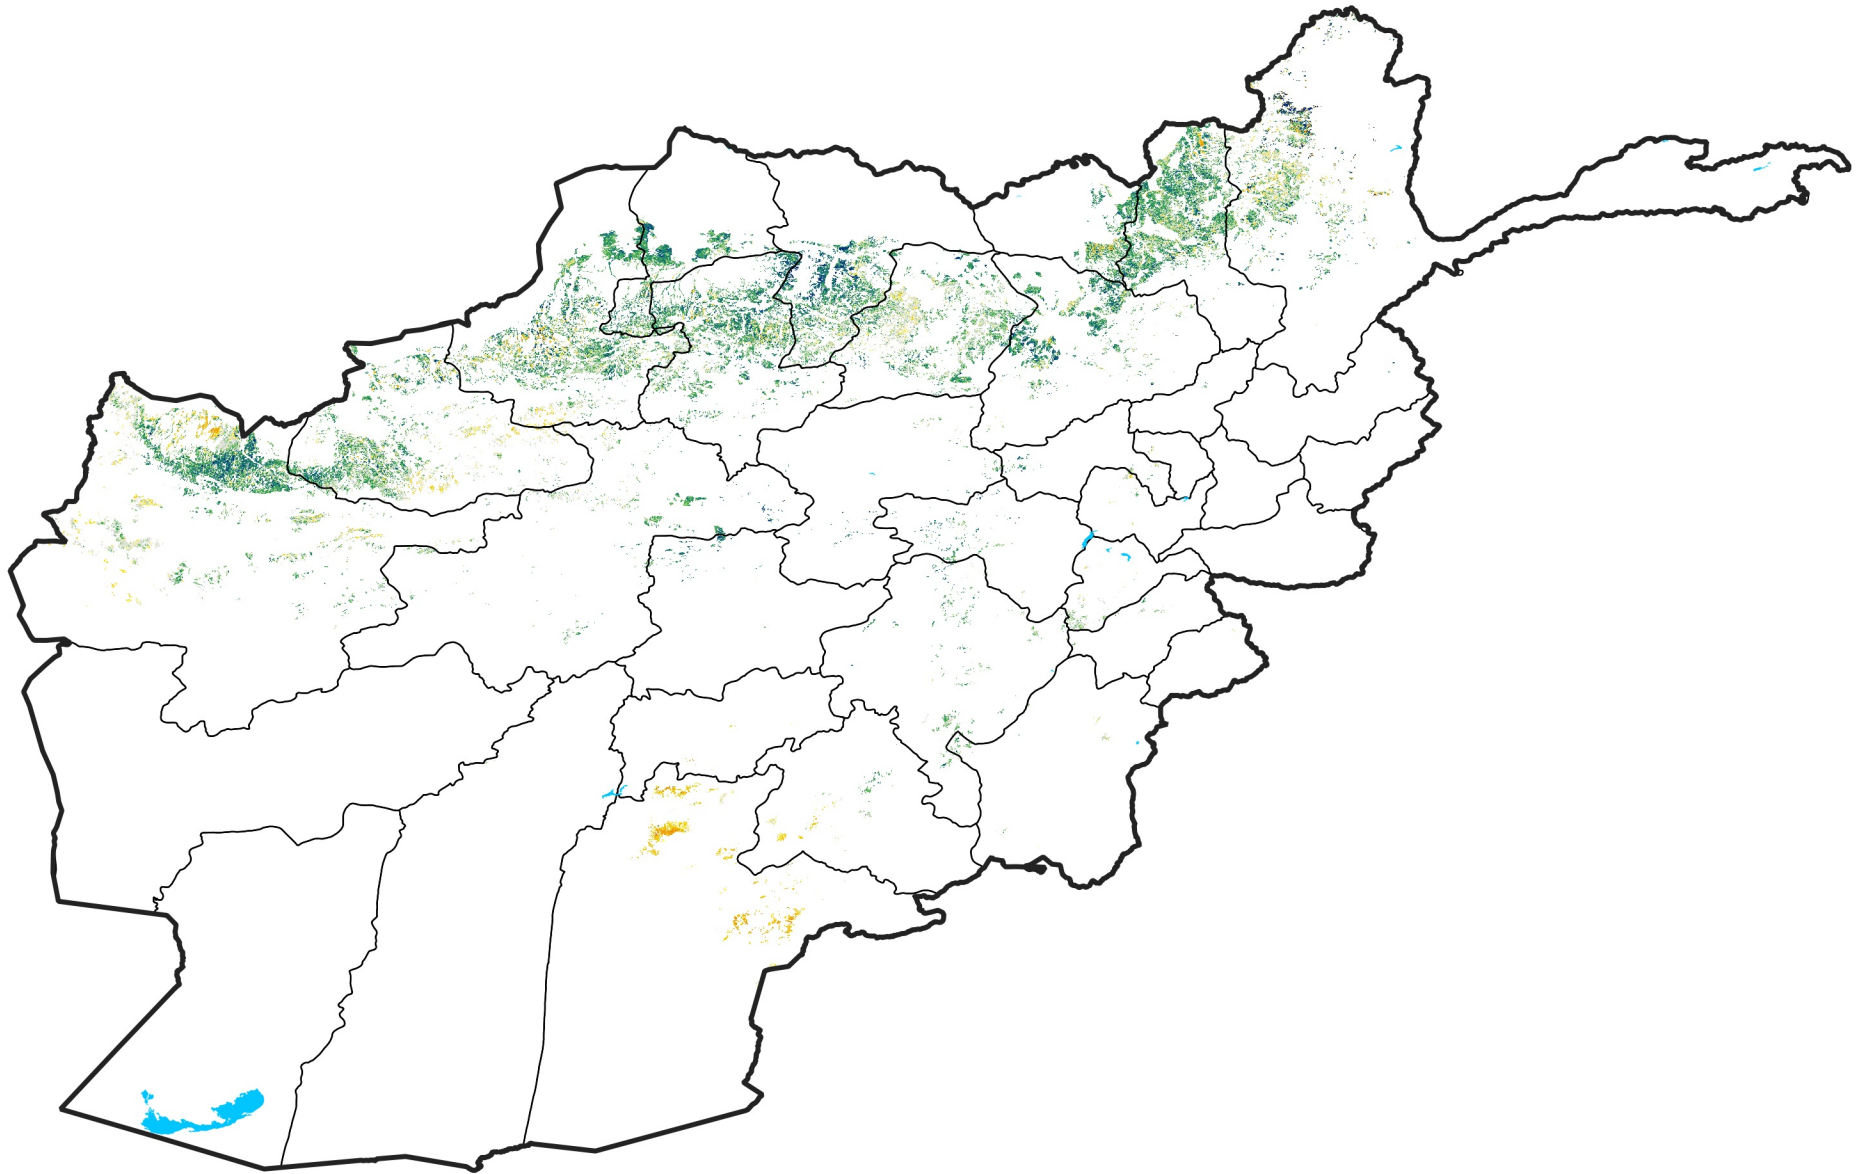

Afghanistan Rainfed Agricultural Areas

Percent of Mean NDVI

2010 / mean (2003 - 2022)

Period 10 / April 01 - 10, 2010

Percent of Normal