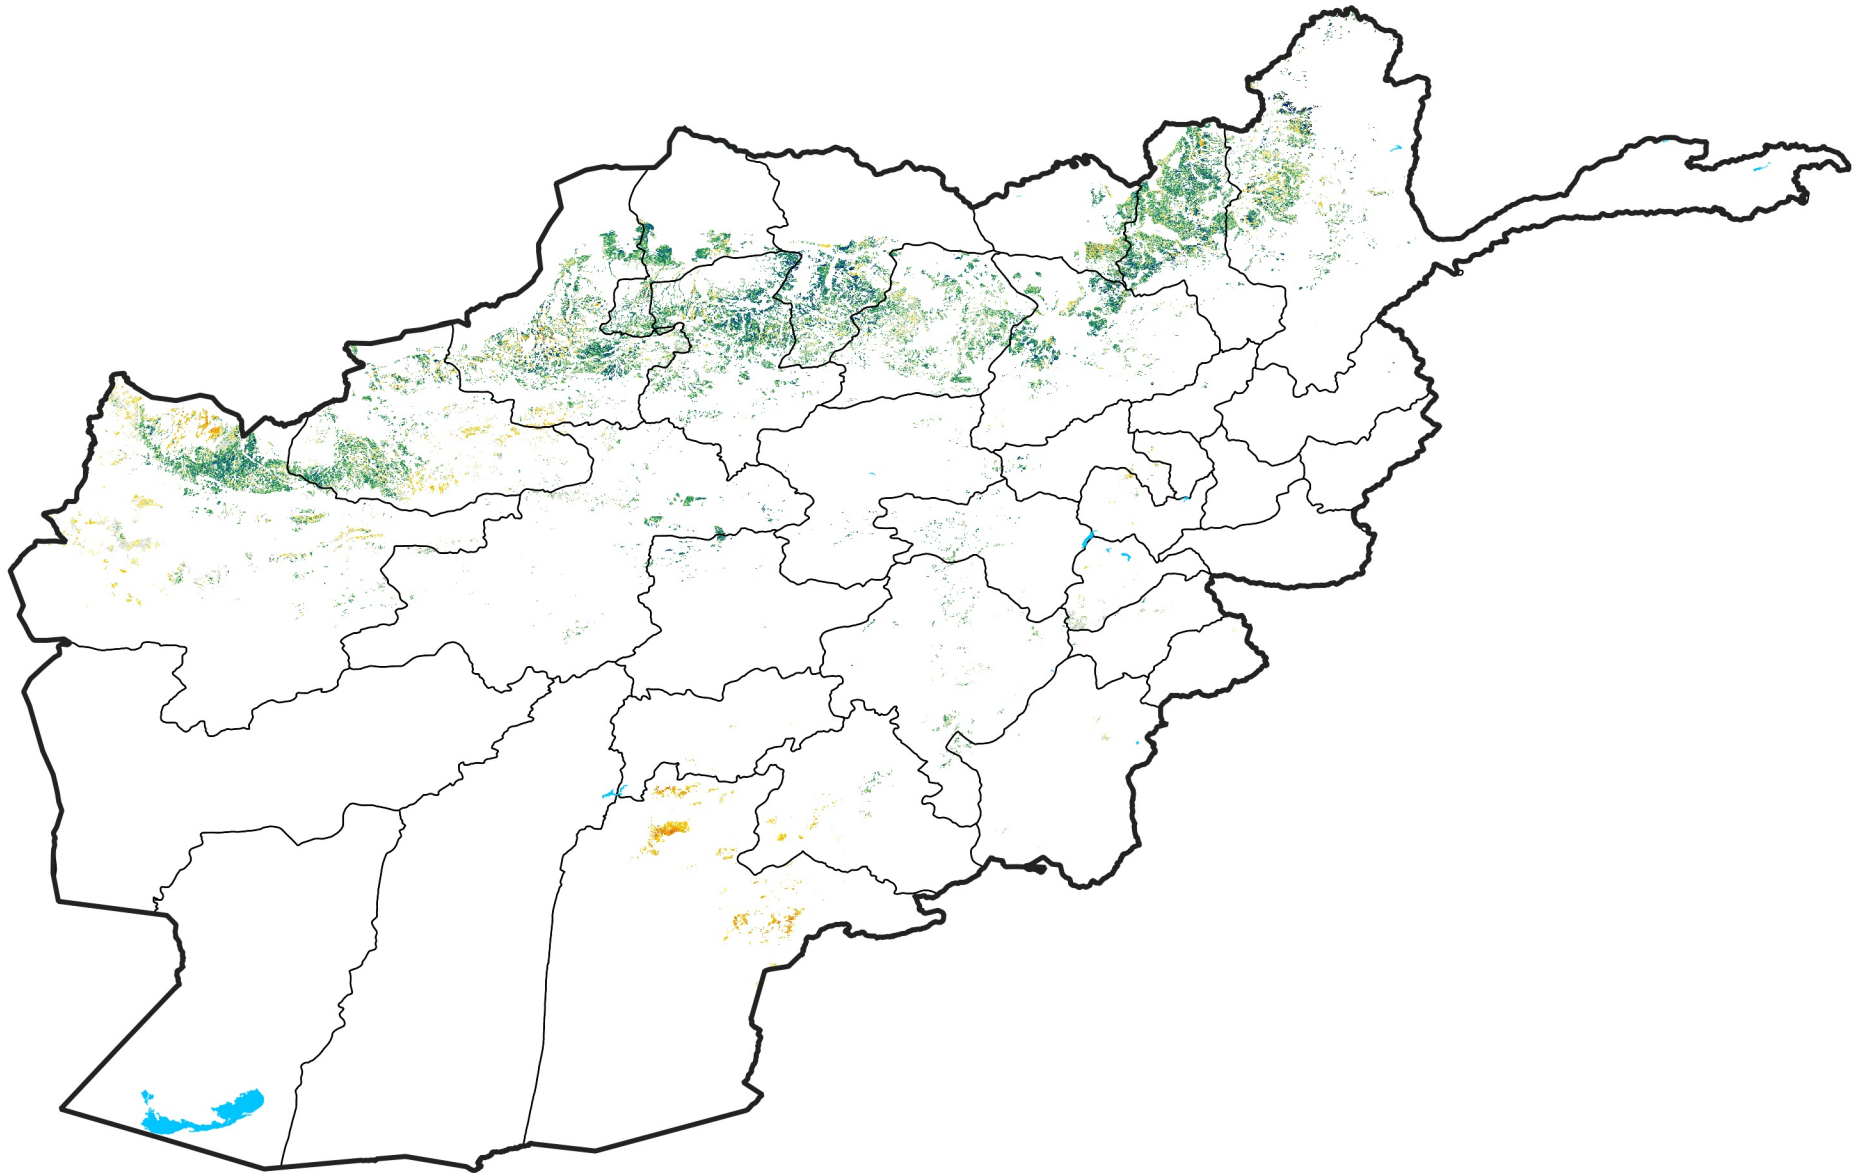

Afghanistan Rainfed Agricultural Areas

Percent of Mean NDVI

2010 / mean (2003 - 2022)

Period 11 / April 11 - 20, 2010

Percent of Normal