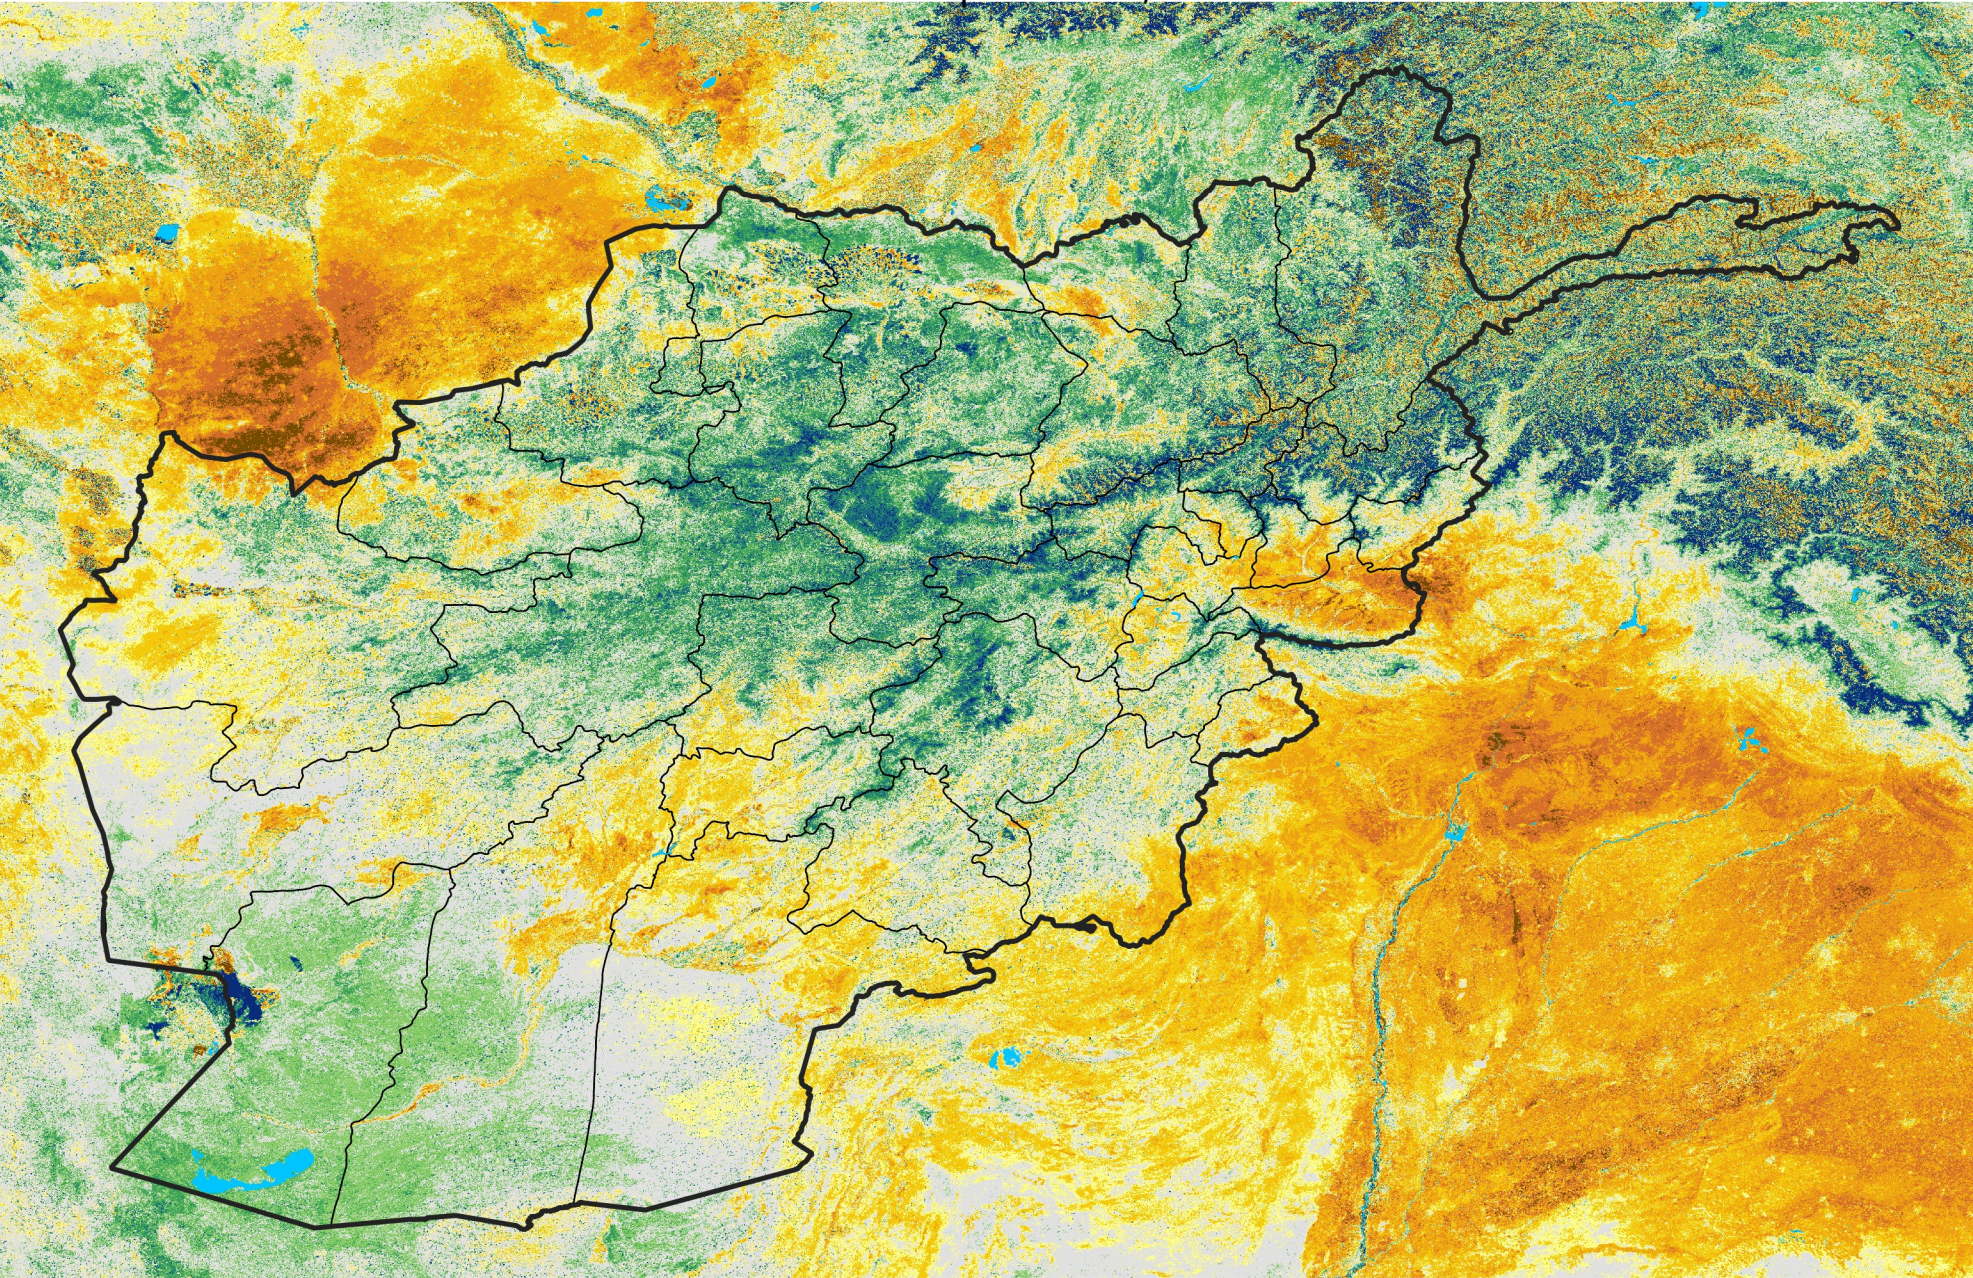

Afghanistan

Percent of Mean NDVI

2010 / mean (2003 - 2022)

Period 12 / April 21 - 30, 2010

Percent of Normal