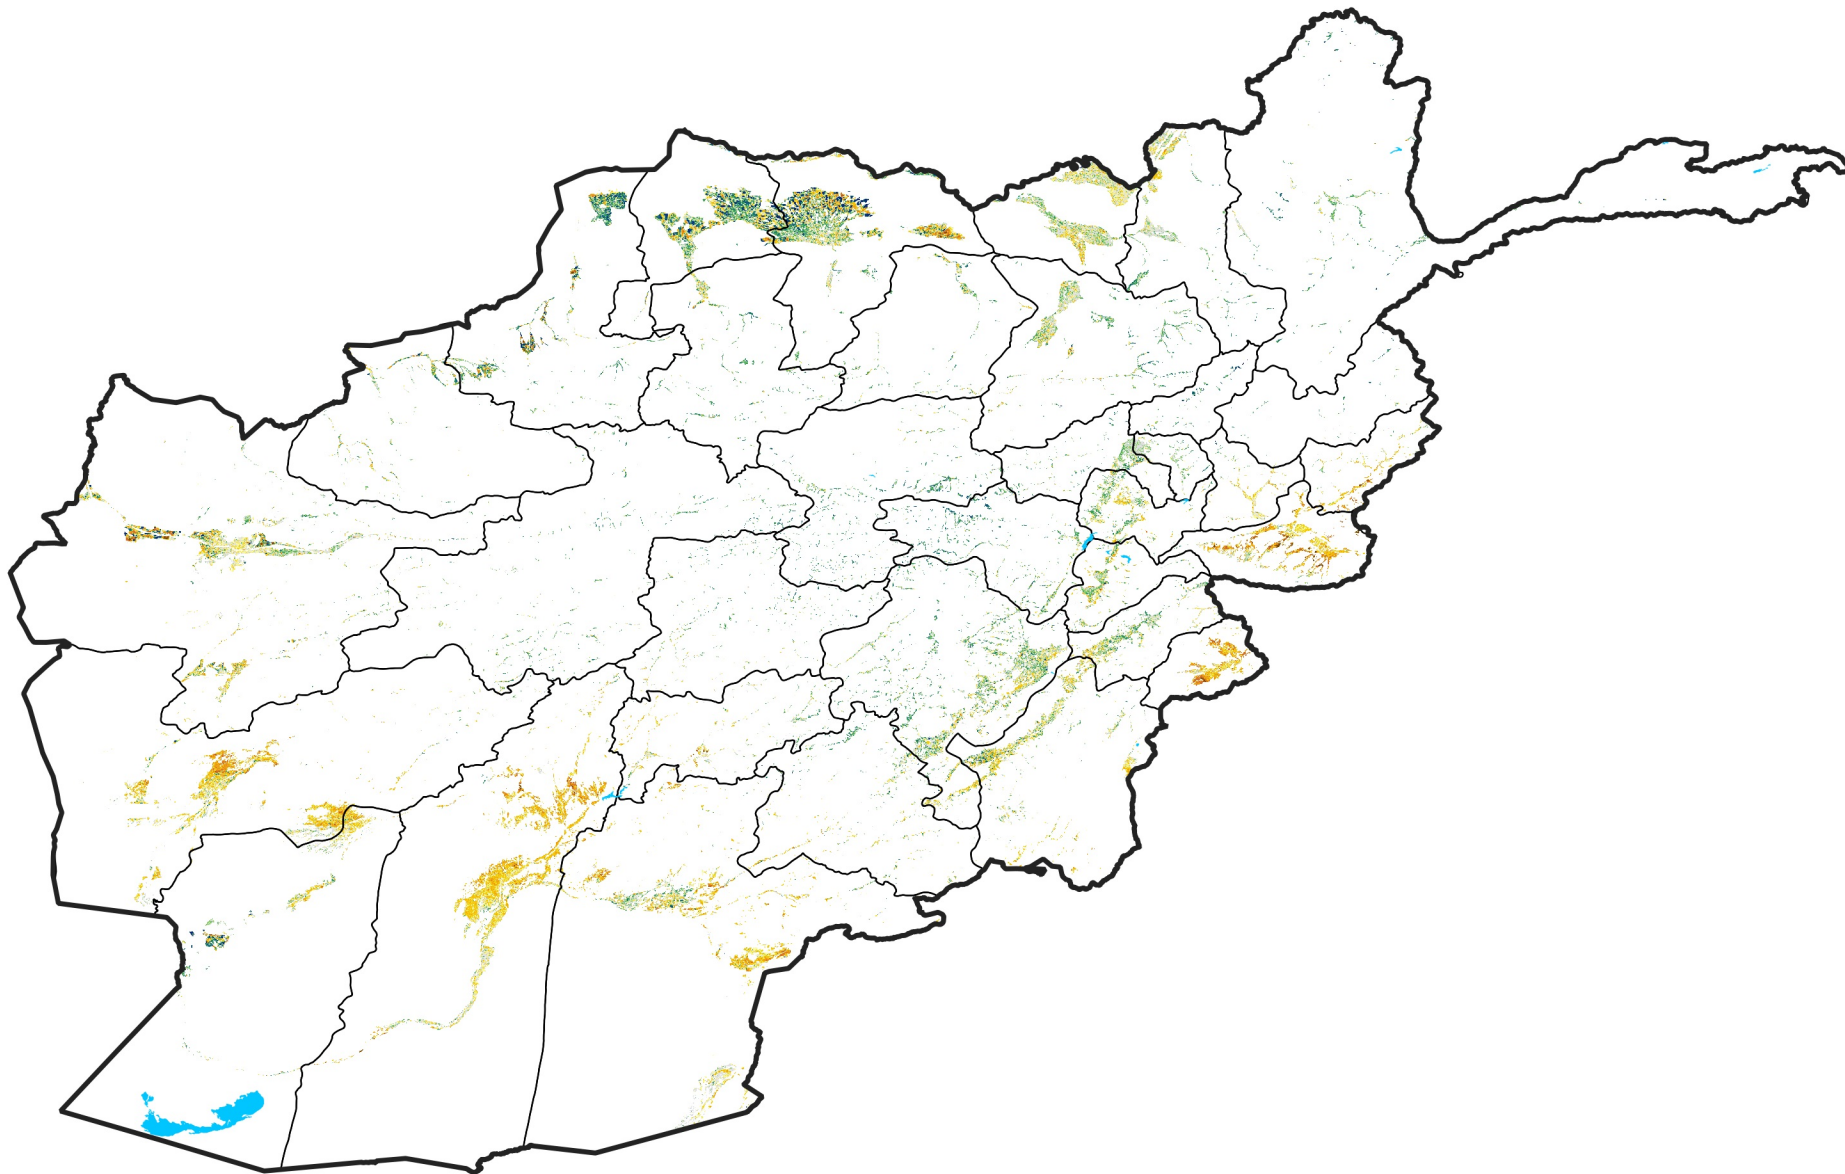

Afghanistan Irrigated Agricultural Areas

Percent of Mean NDVI

2010 / mean (2003 - 2022)

Period 12 / April 21 - 30, 2010

Percent of Normal