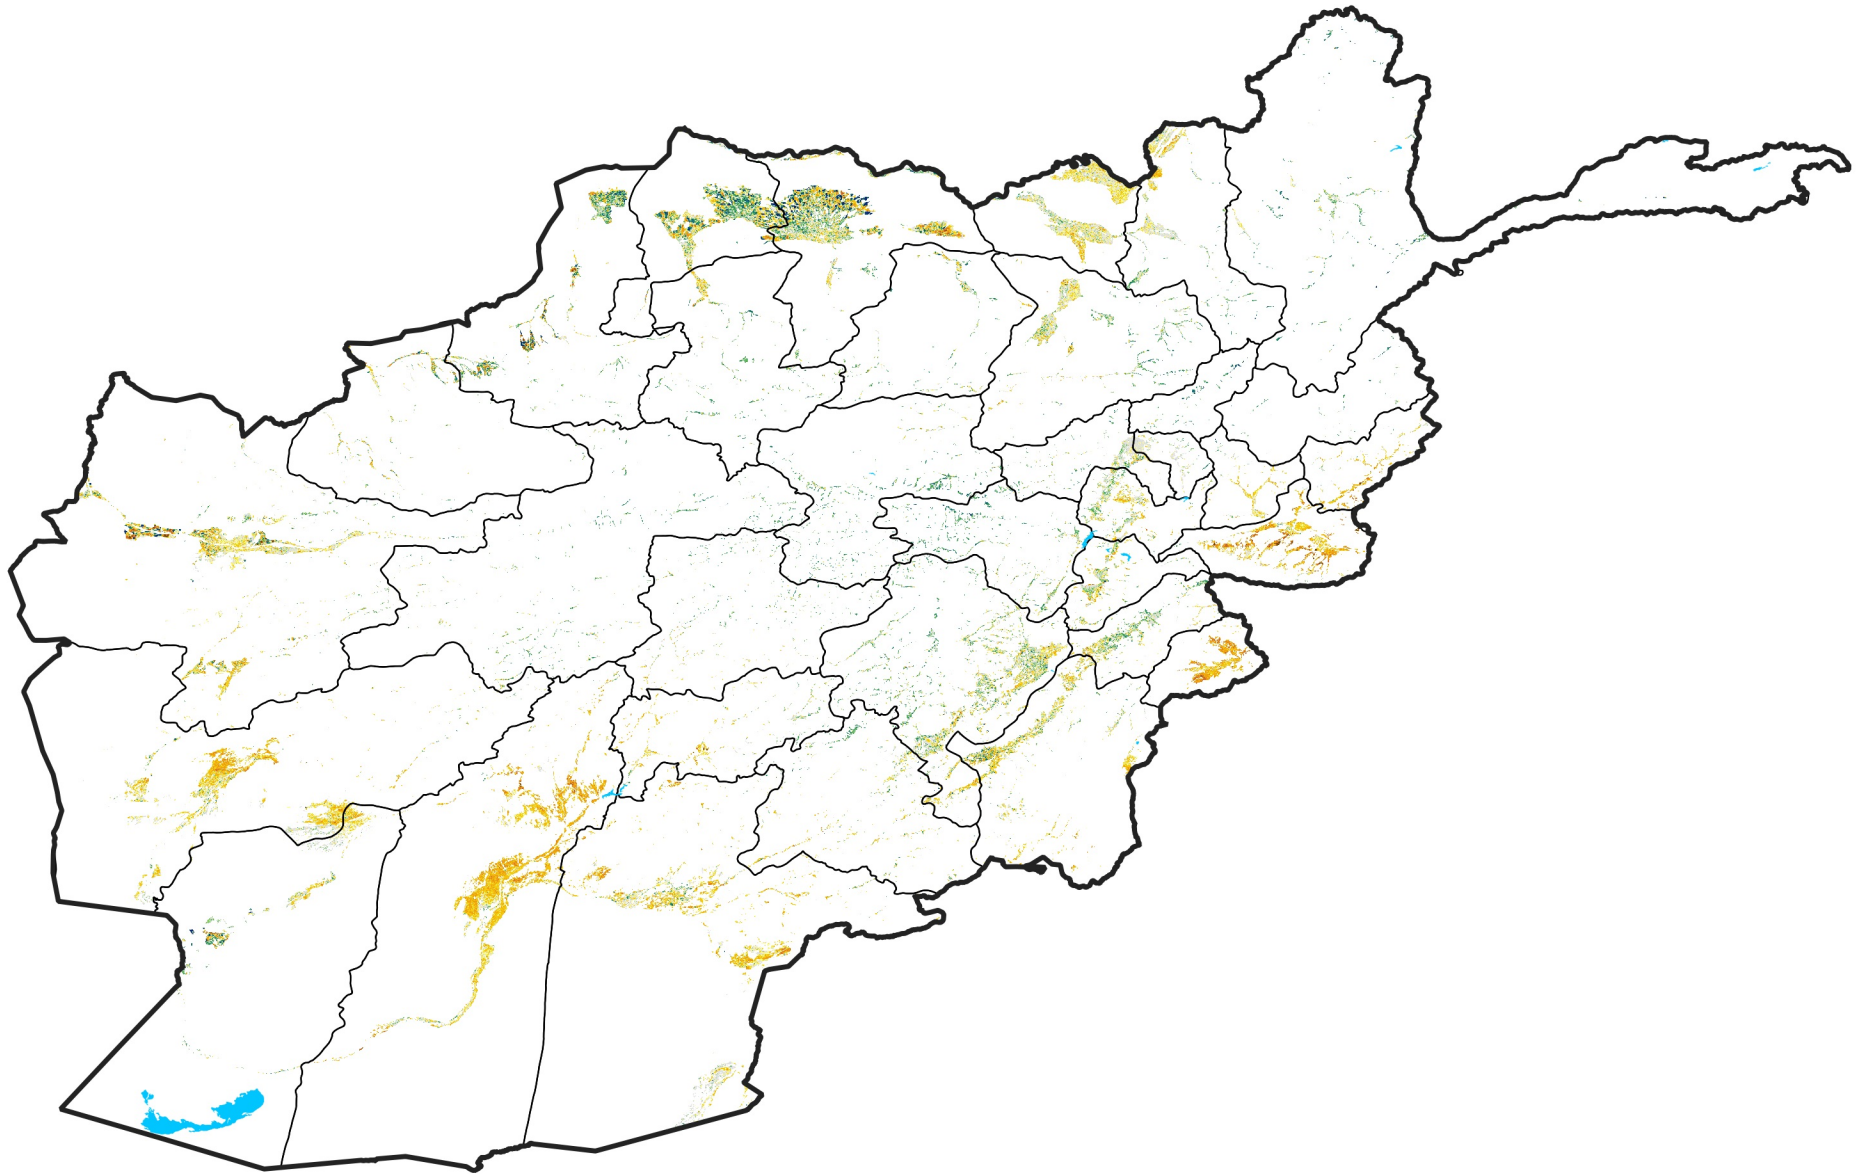

Afghanistan Irrigated Agricultural Areas

Percent of Mean NDVI

2010 / mean (2003 - 2022)

Period 13 / May 01 - 10, 2010

Percent of Normal