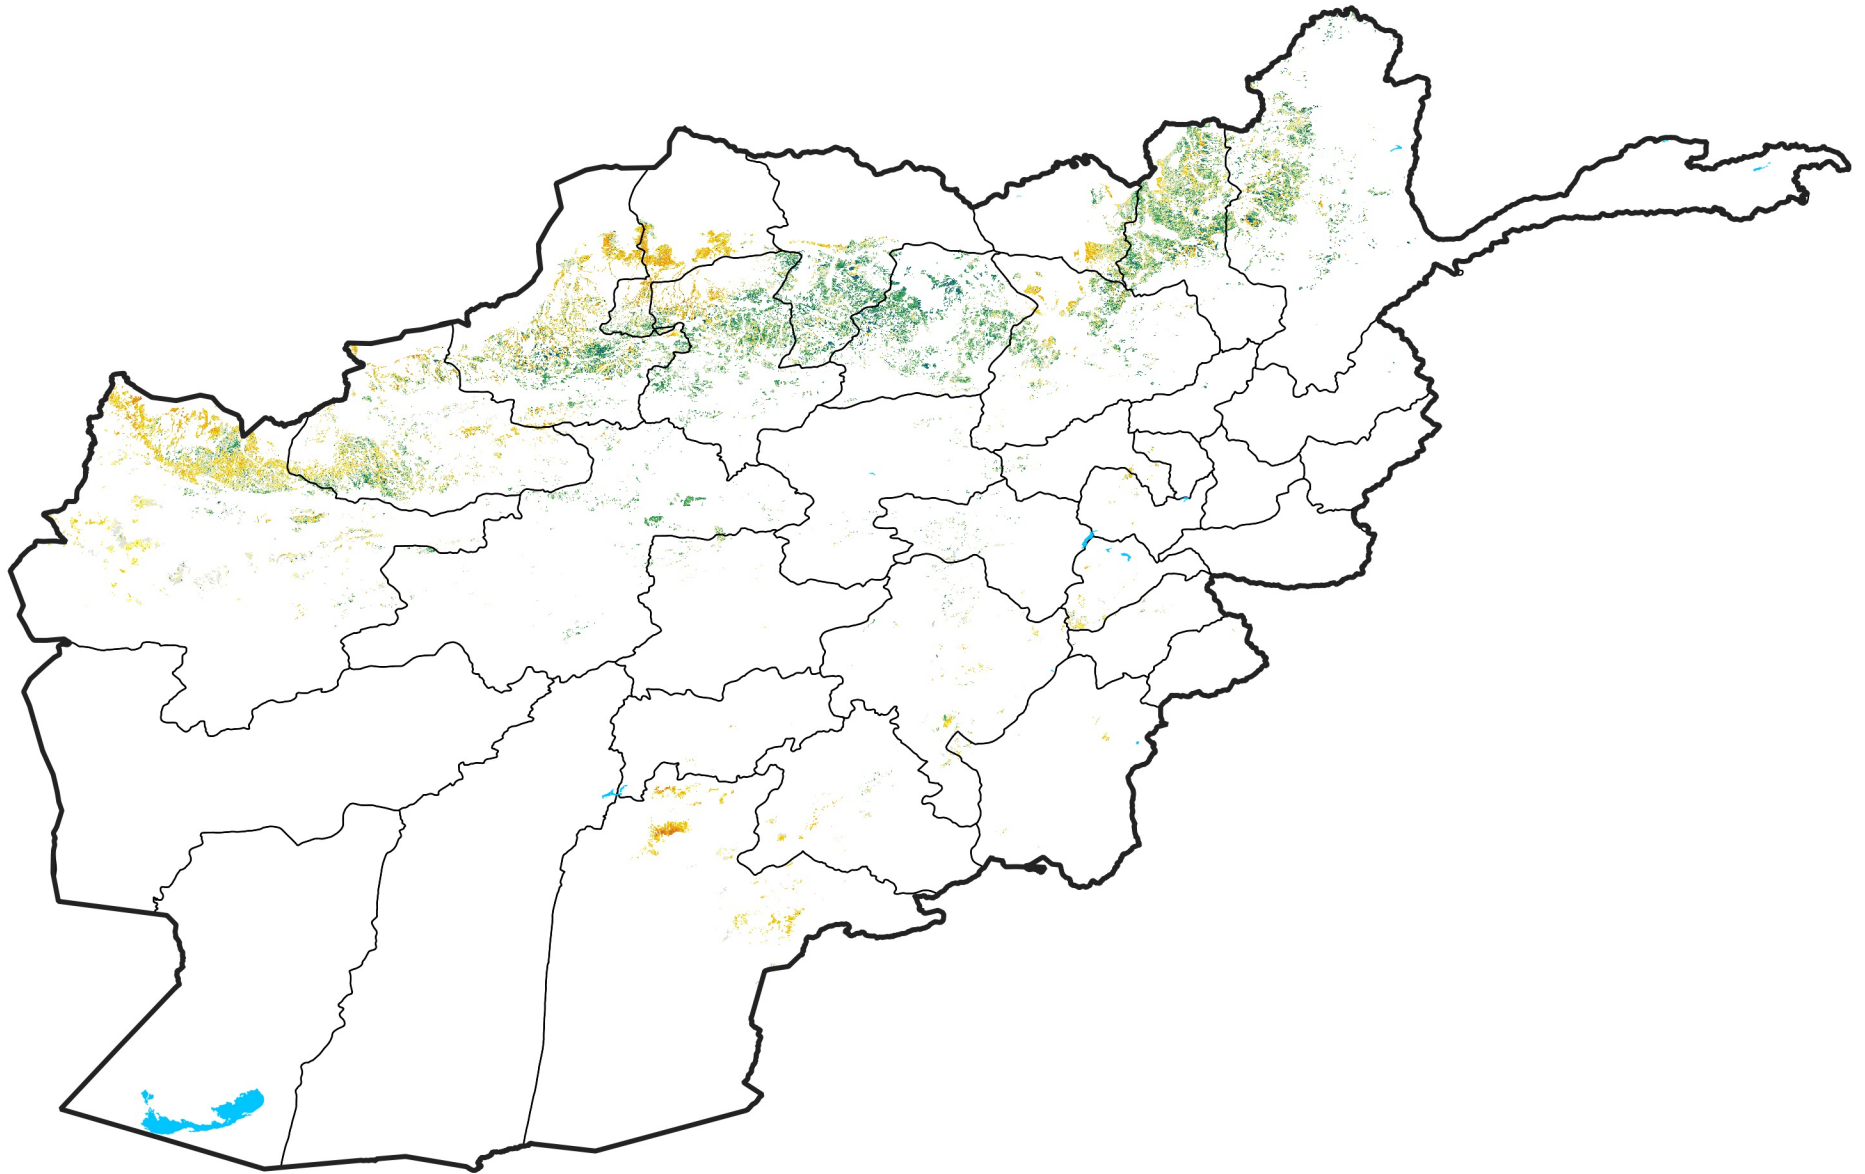

Afghanistan Rainfed Agricultural Areas

Percent of Mean NDVI

2010 / mean (2003 - 2022)

Period 14 / May 11 - 20, 2010

Percent of Normal