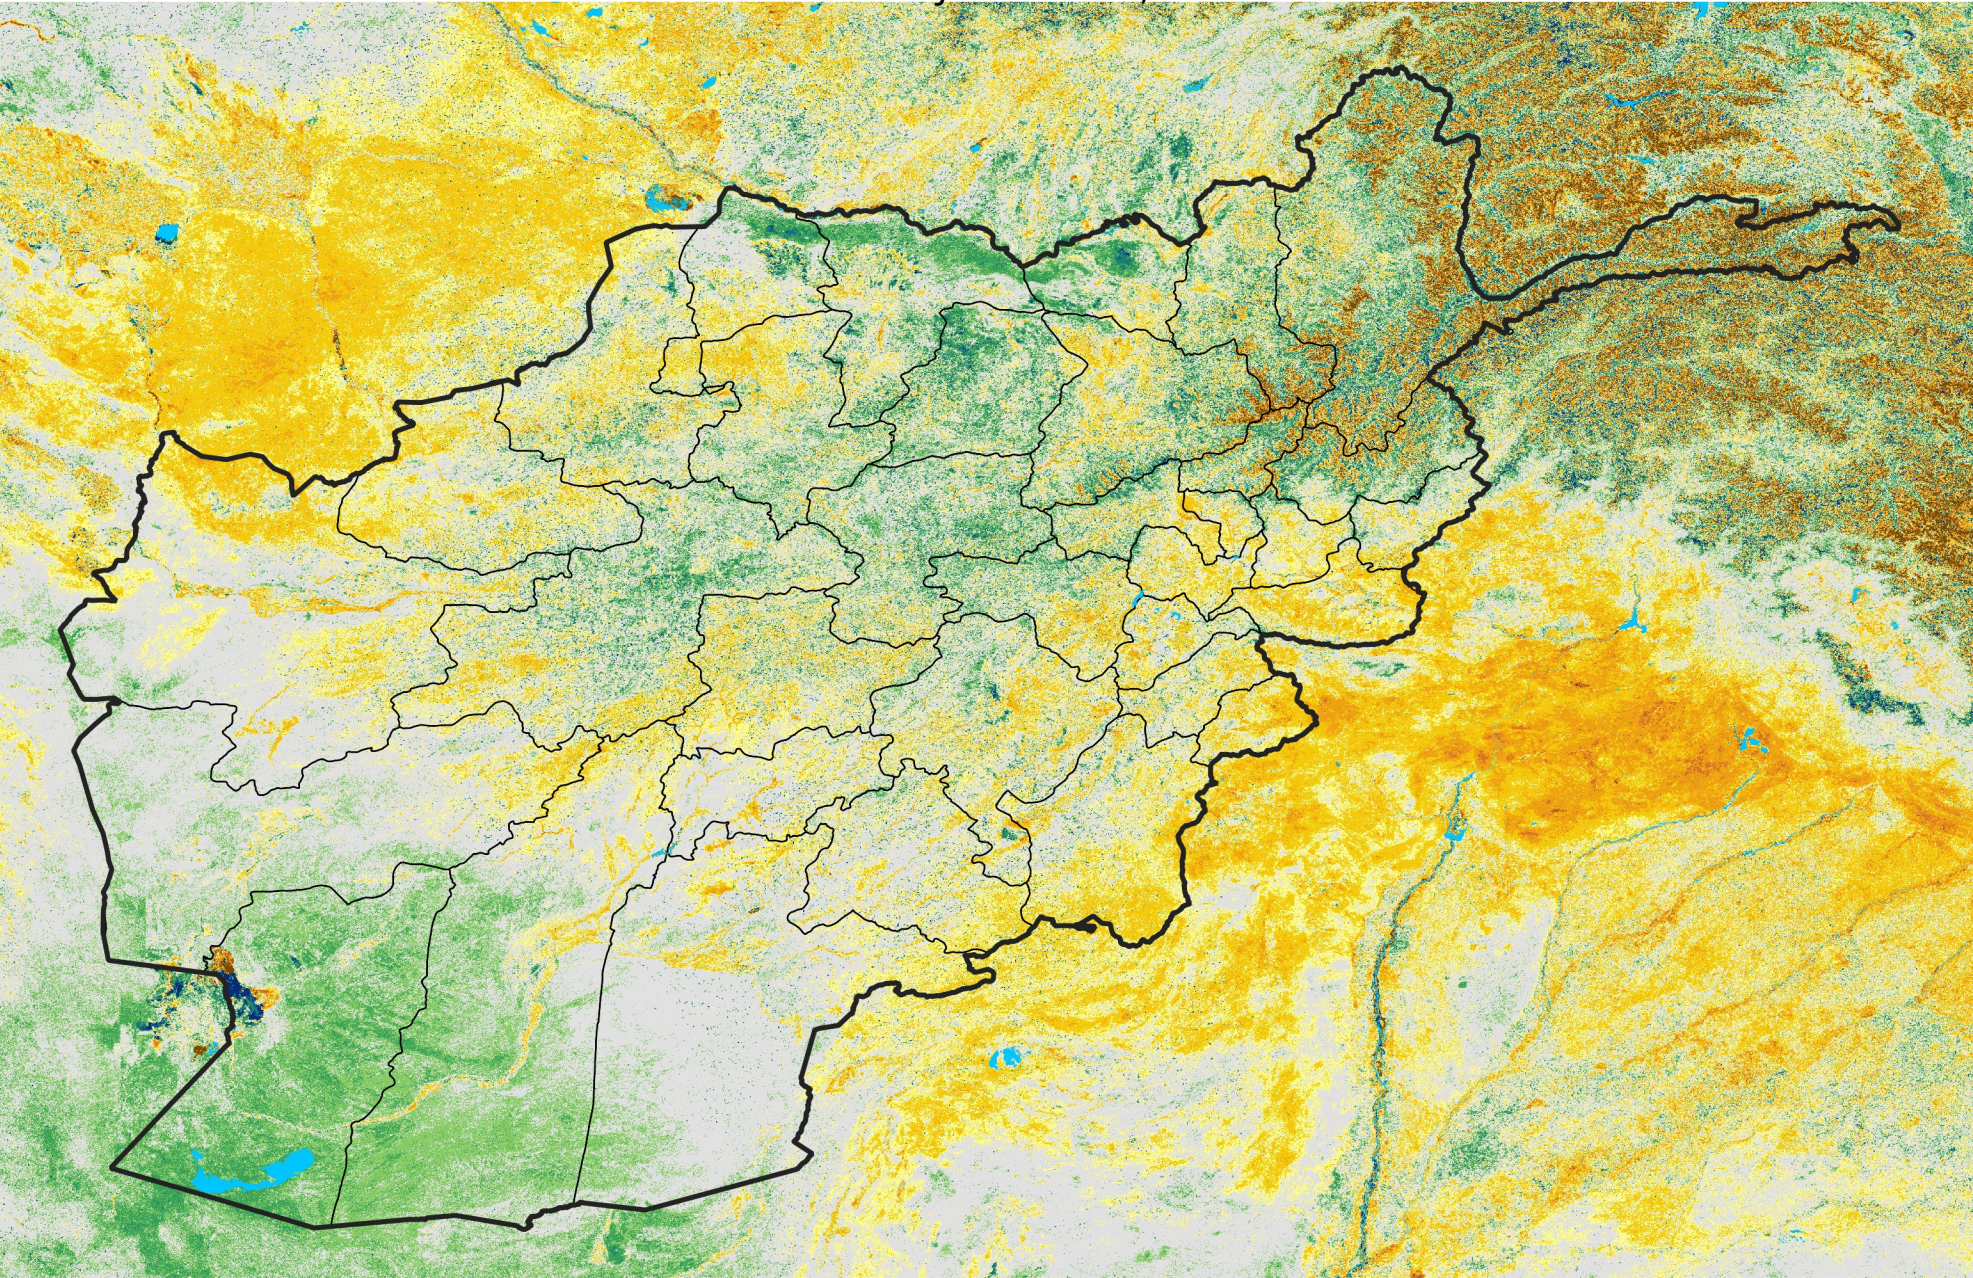

Afghanistan

Percent of Mean NDVI

2010 / mean (2003 - 2022)

Period 16 / June 01 - 10, 2010

Percent of Normal