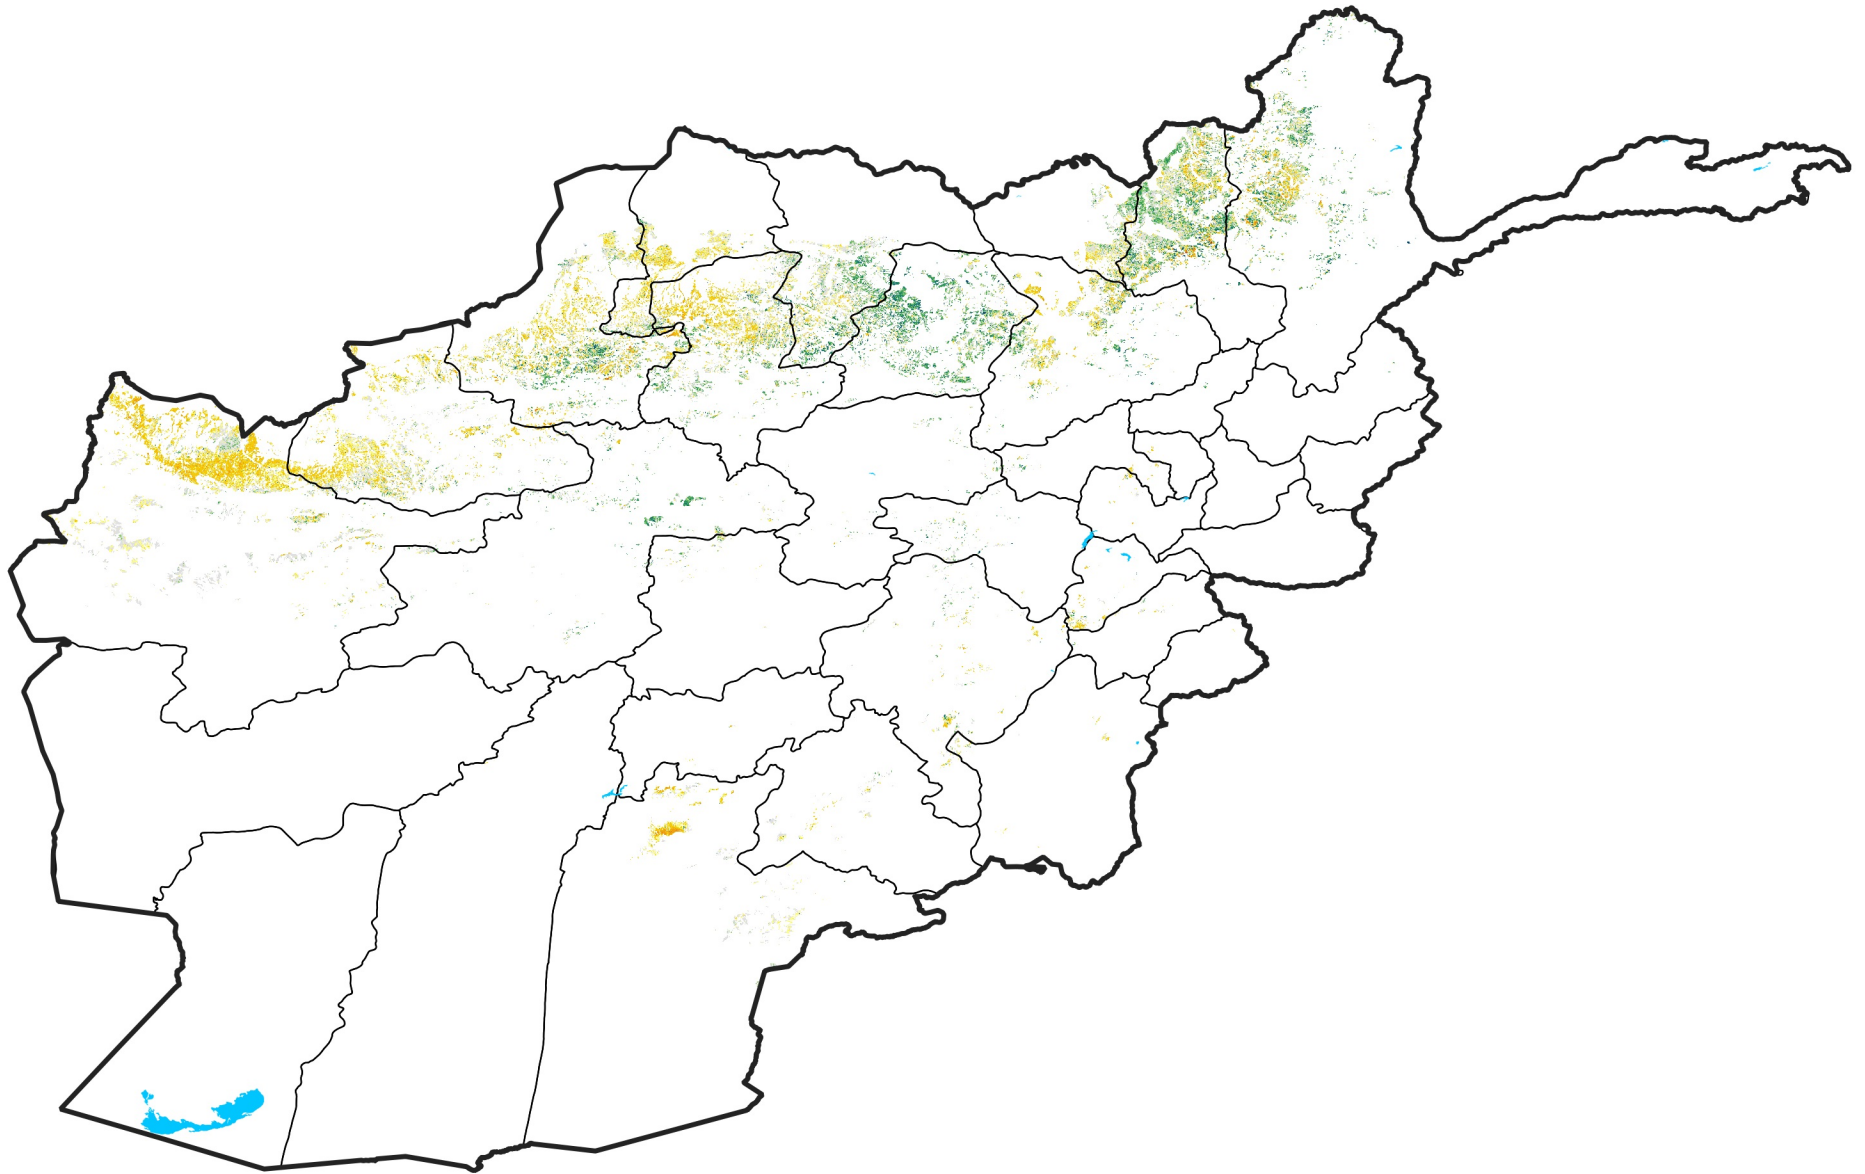

Afghanistan Rainfed Agricultural Areas

Percent of Mean NDVI

2010 / mean (2003 - 2022)

Period 16 / June 01 - 10, 2010

Percent of Normal