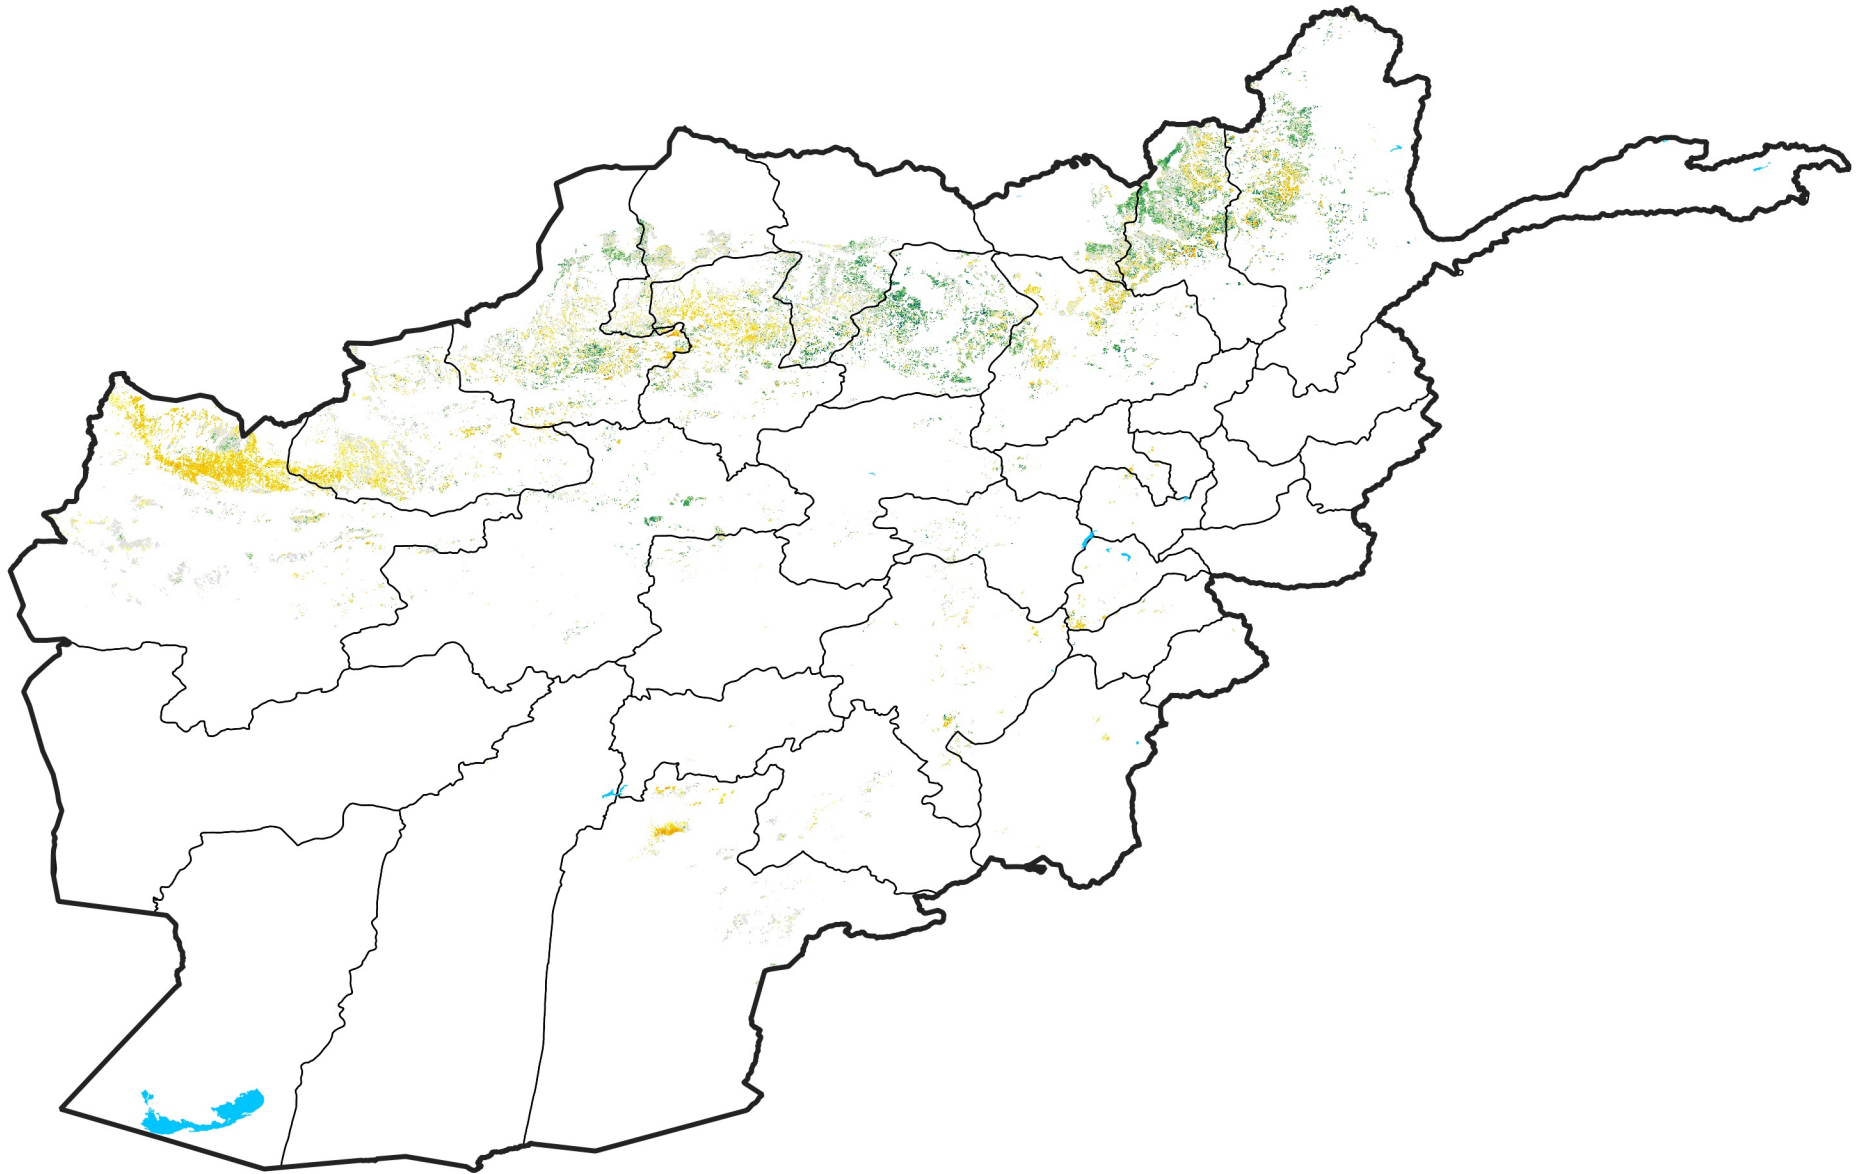

Afghanistan Rainfed Agricultural Areas

Percent of Mean NDVI

2010 / mean (2003 - 2022)

Period 17 / June 11 - 20, 2010

Percent of Normal