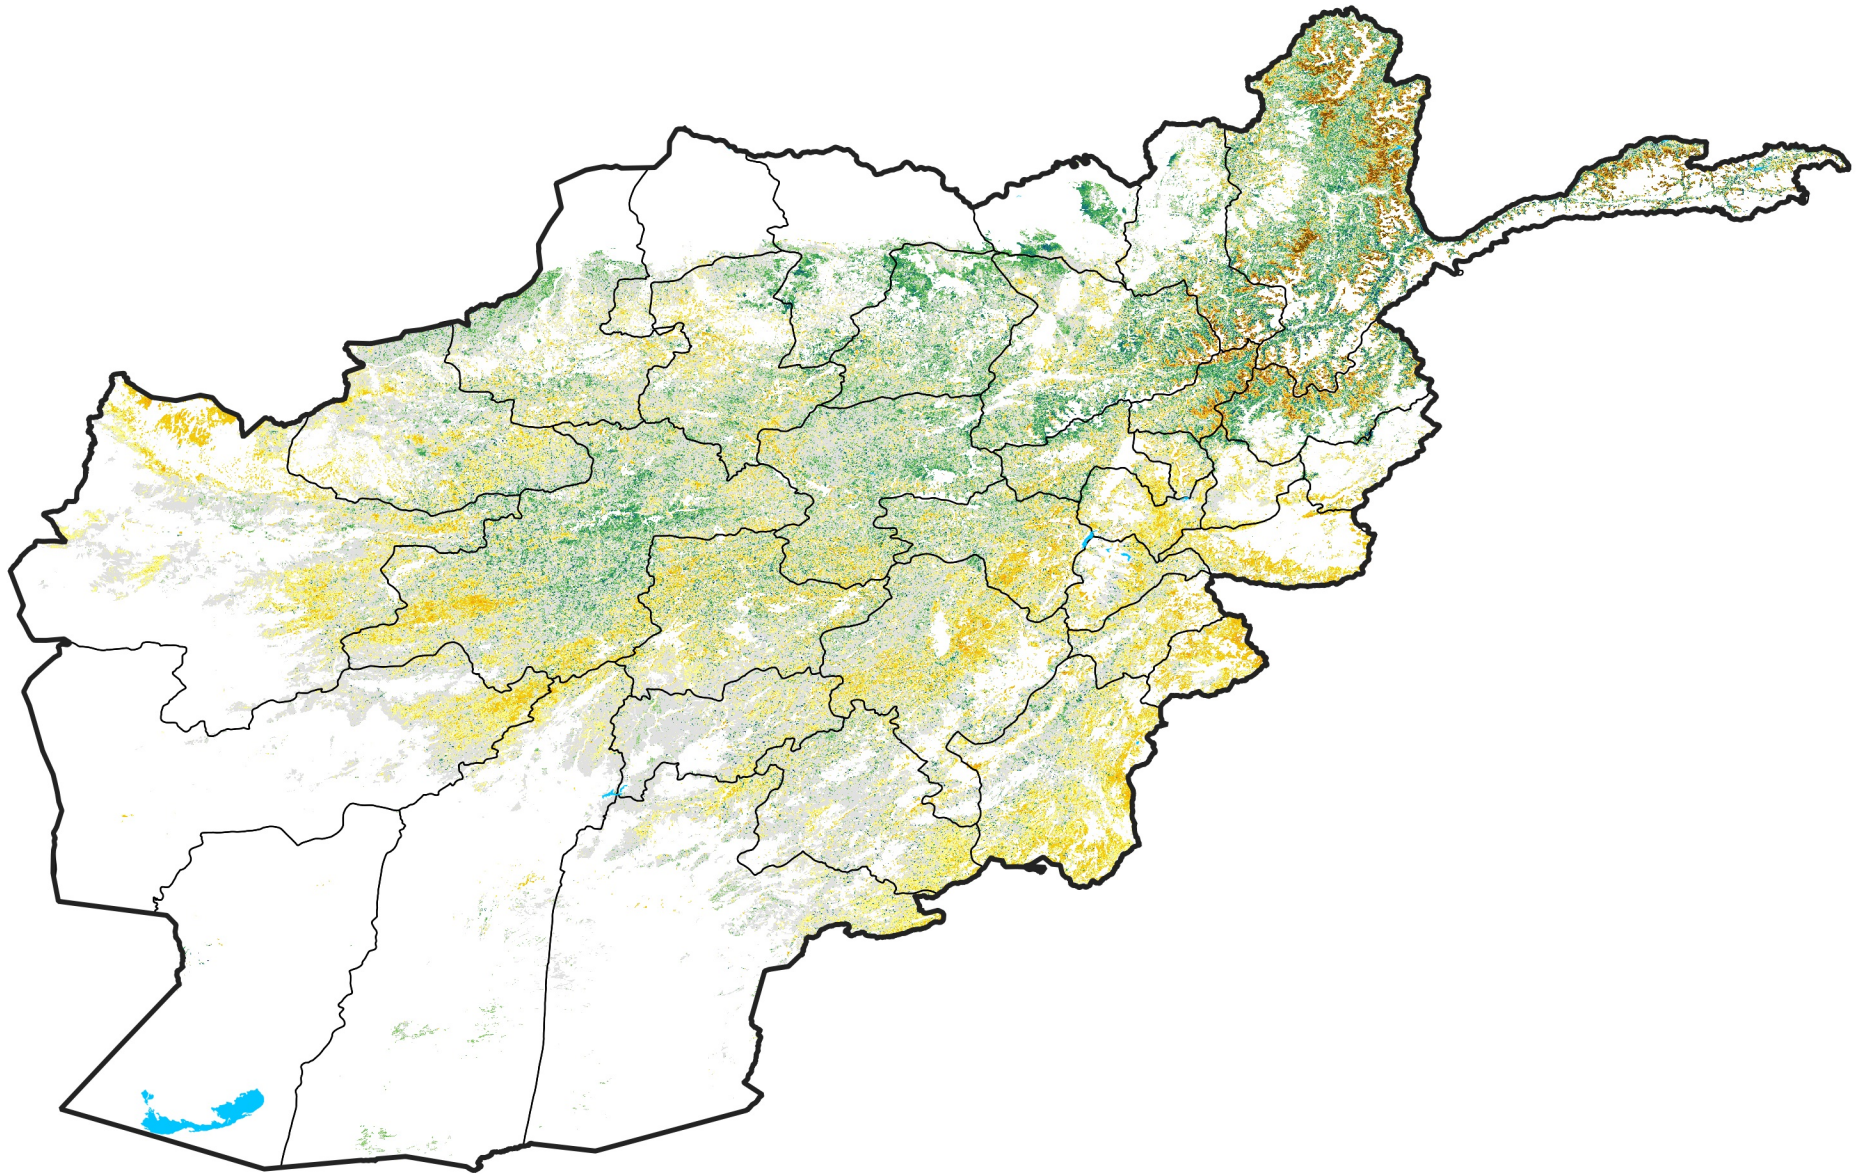

Afghanistan Rangeland Agricultural Areas

Percent of Mean NDVI

2010 / mean (2003 - 2022)

Period 17 / June 11 - 20, 2010

Percent of Normal