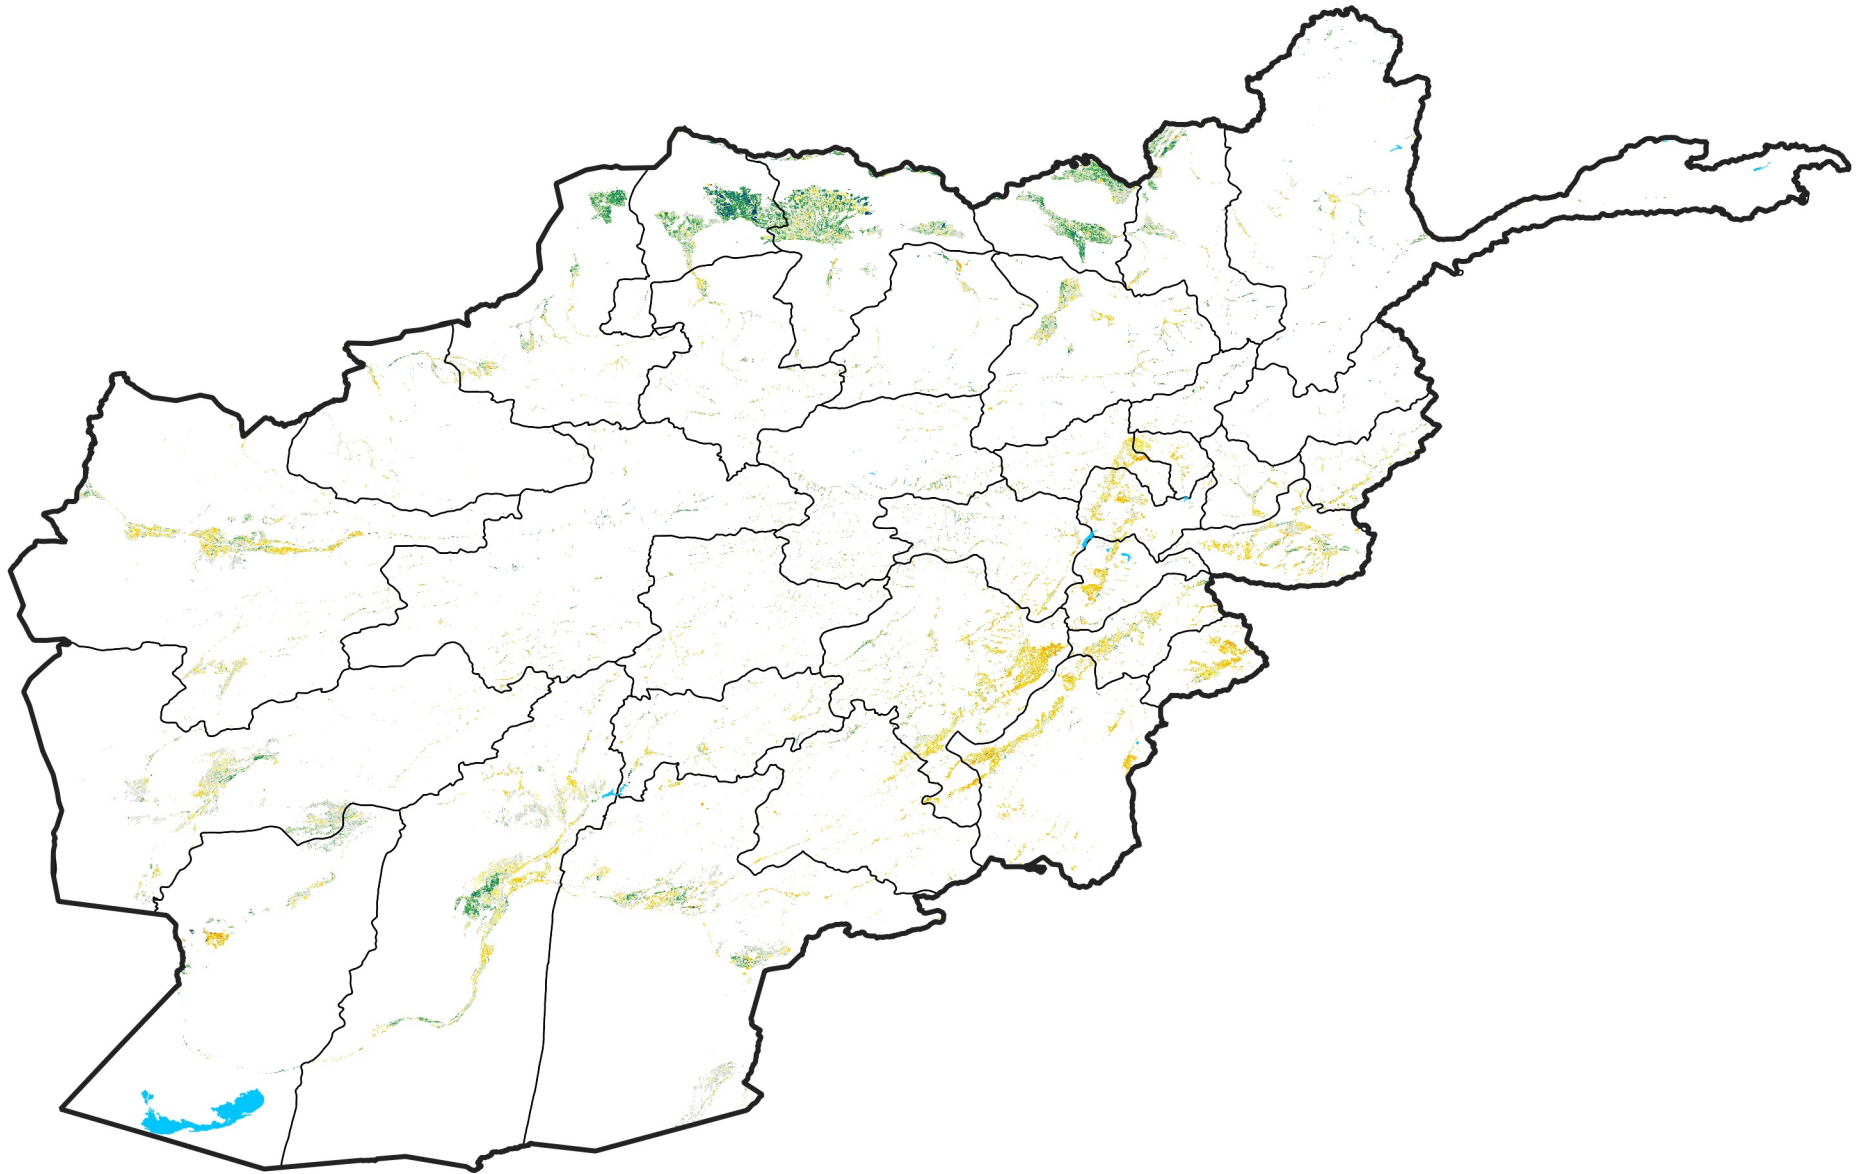

Afghanistan Irrigated Agricultural Areas

Percent of Mean NDVI

2010 / mean (2003 - 2022)

Period 18 / June 21 - 30, 2010

Percent of Normal