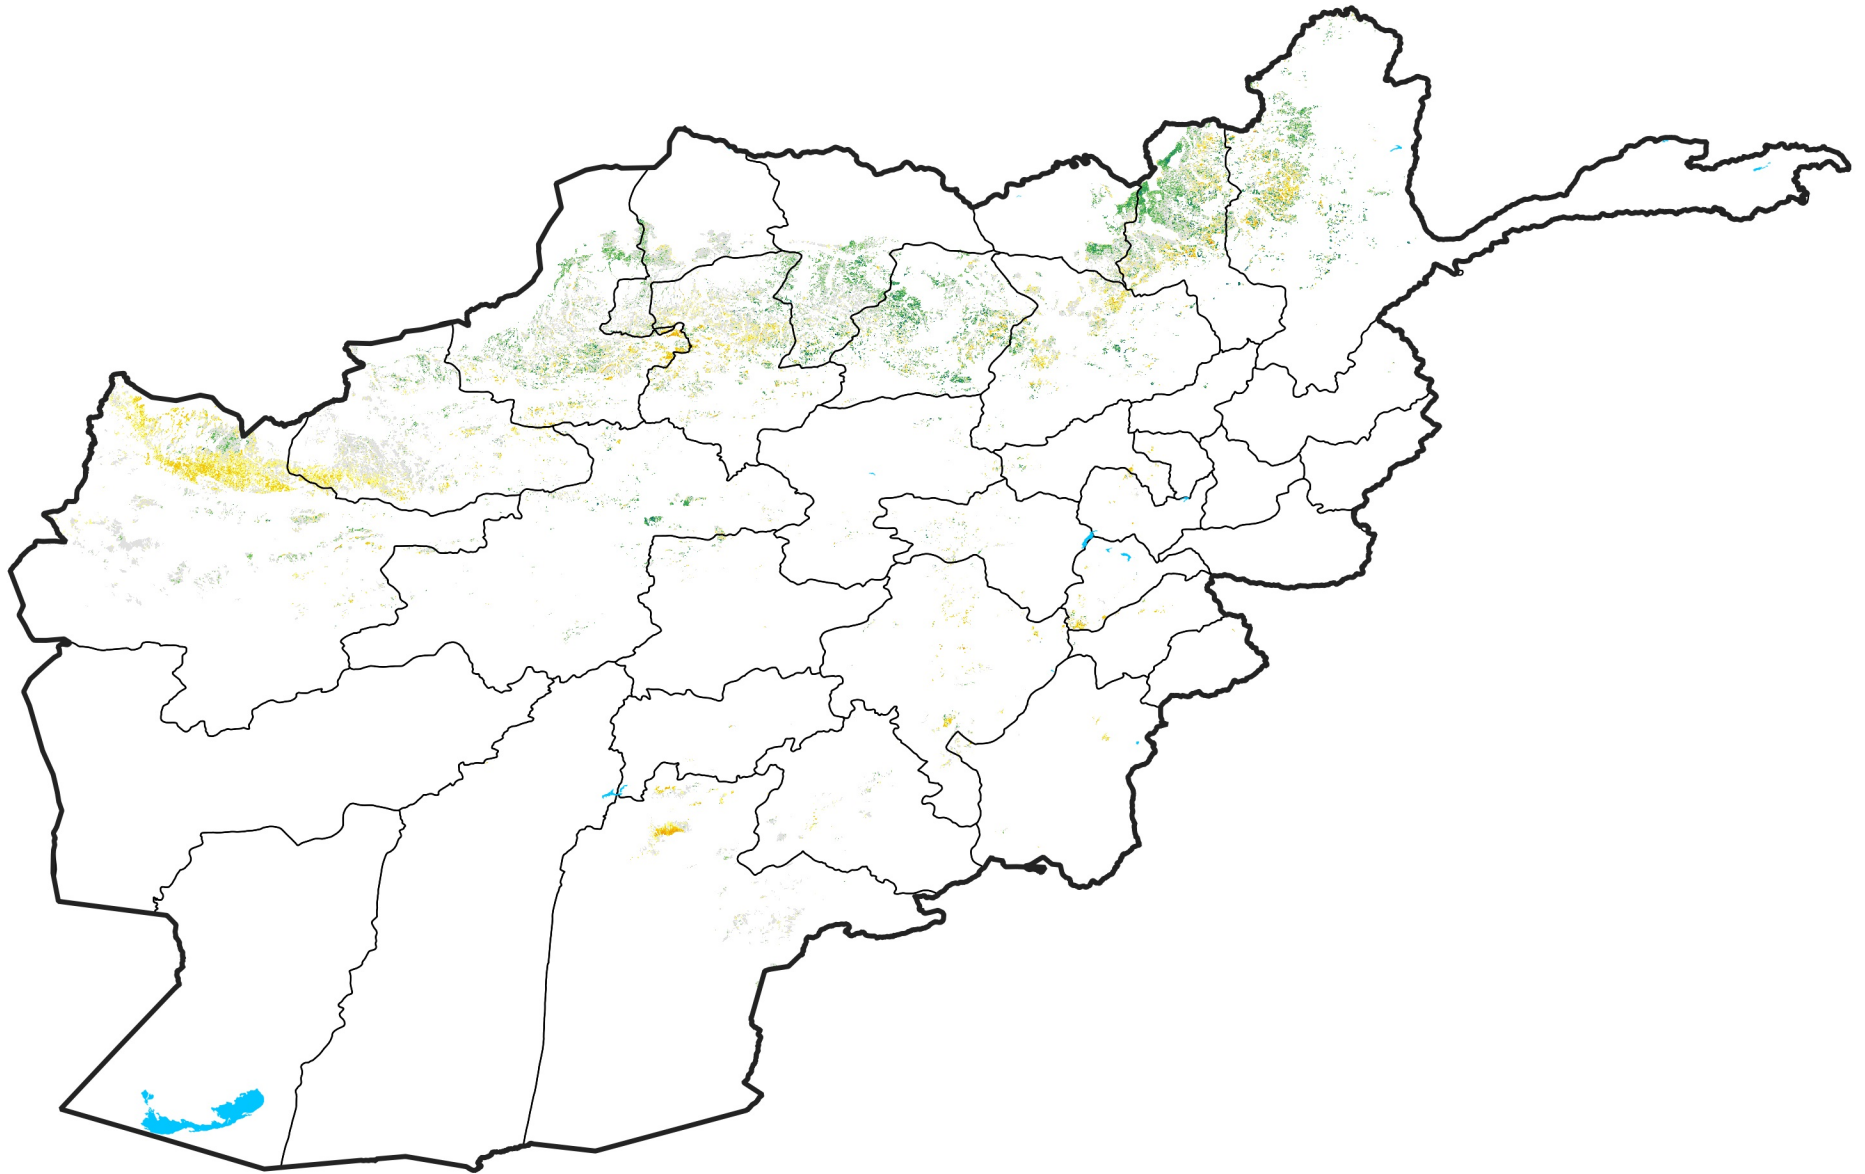

Afghanistan Rainfed Agricultural Areas

Percent of Mean NDVI

2010 / mean (2003 - 2022)

Period 18 / June 21 - 30, 2010

Percent of Normal