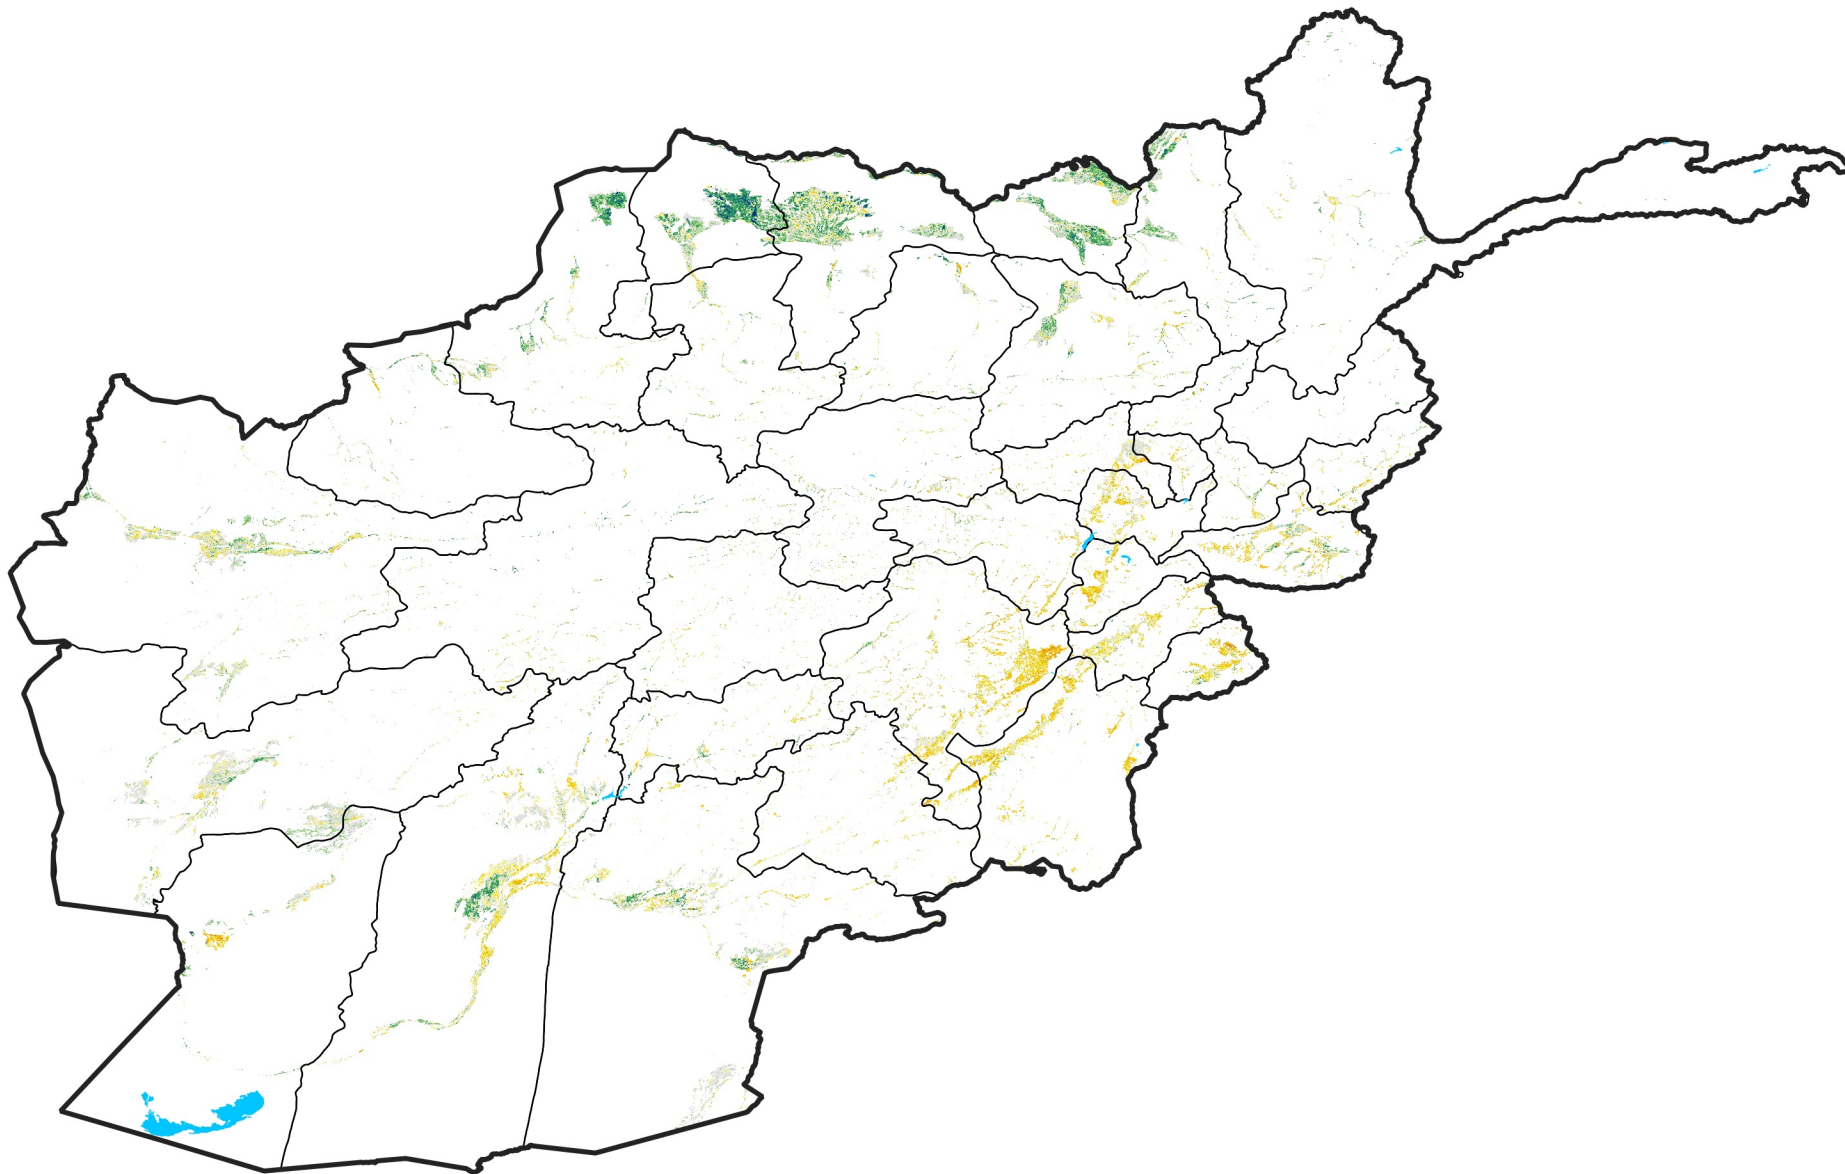

Afghanistan Irrigated Agricultural Areas

Percent of Mean NDVI

2010 / mean (2003 - 2022)

Period 19 / July 01 - 10, 2010

Percent of Normal