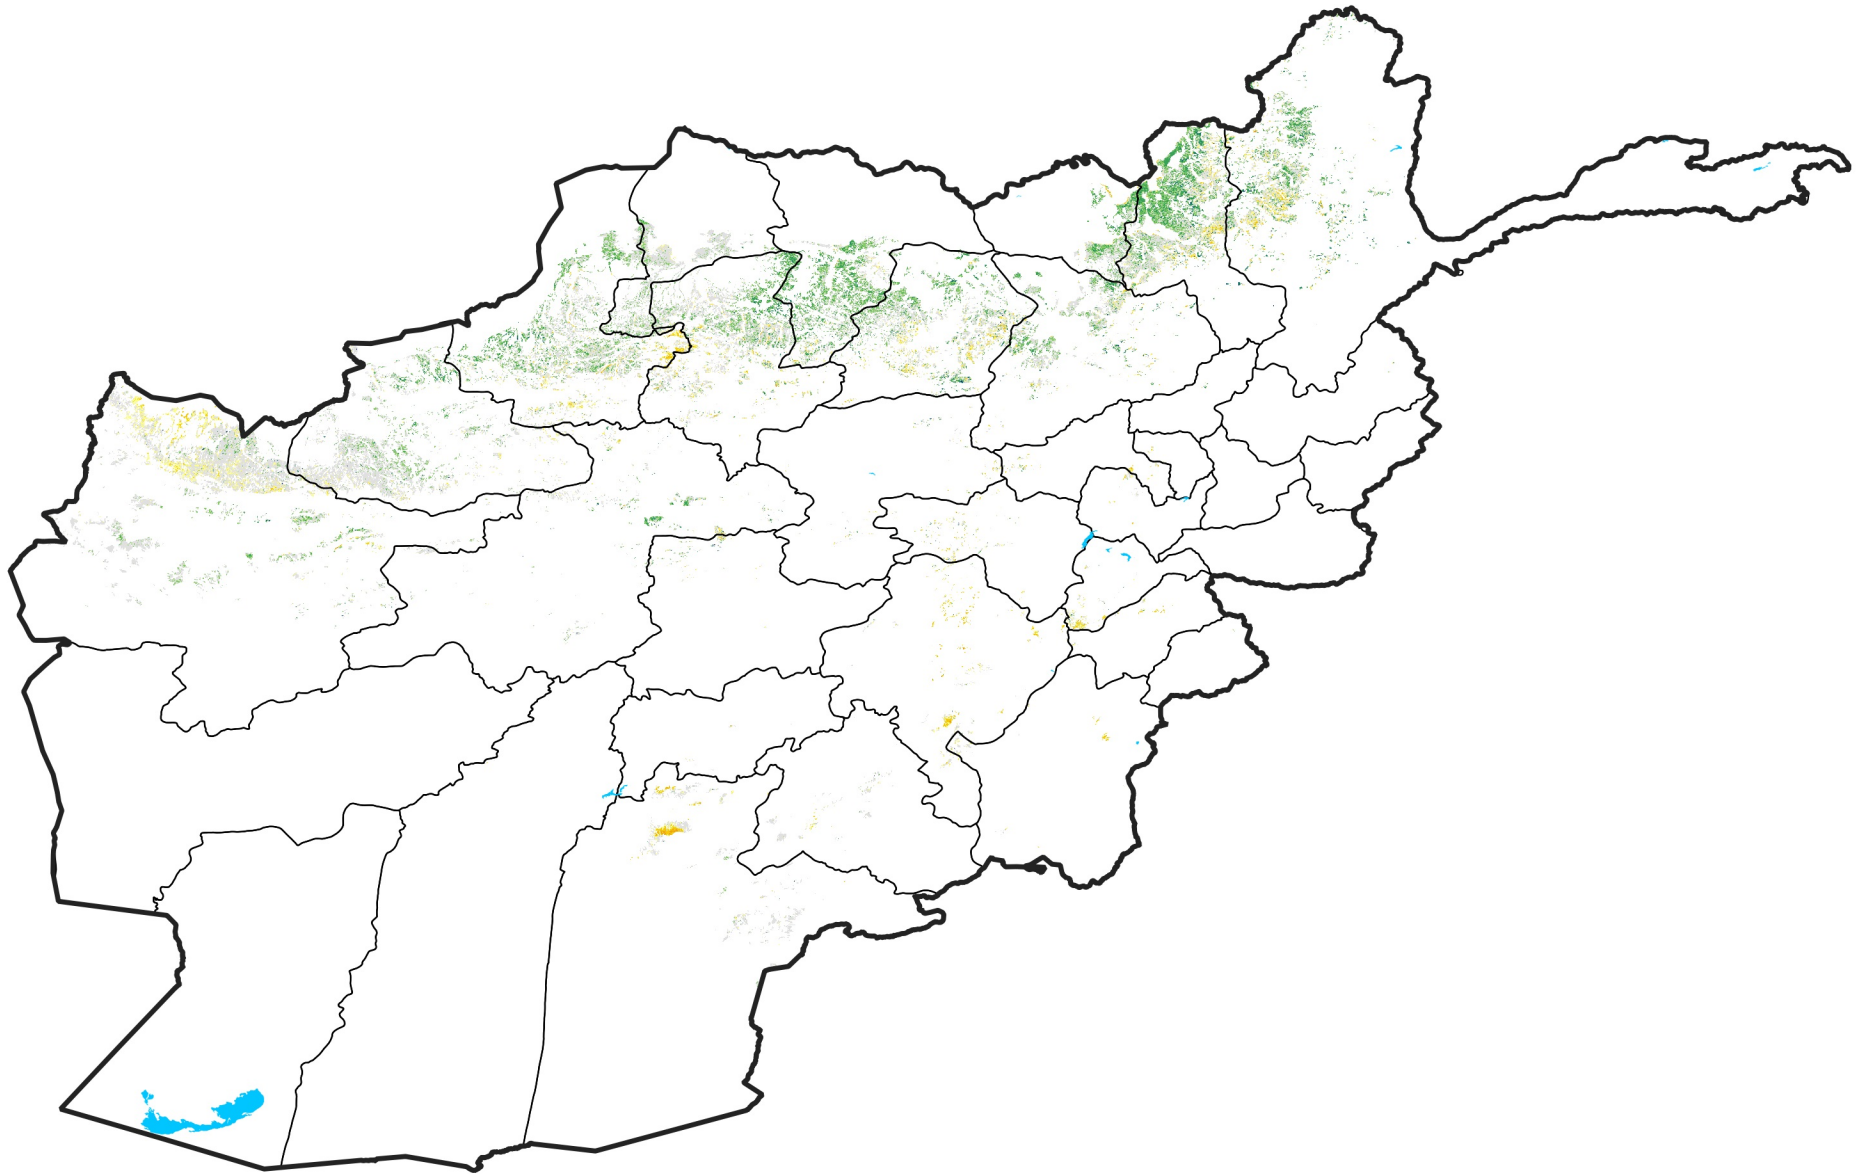

Afghanistan Rainfed Agricultural Areas

Percent of Mean NDVI

2010 / mean (2003 - 2022)

Period 20 / July 11 - 20, 2010

Percent of Normal