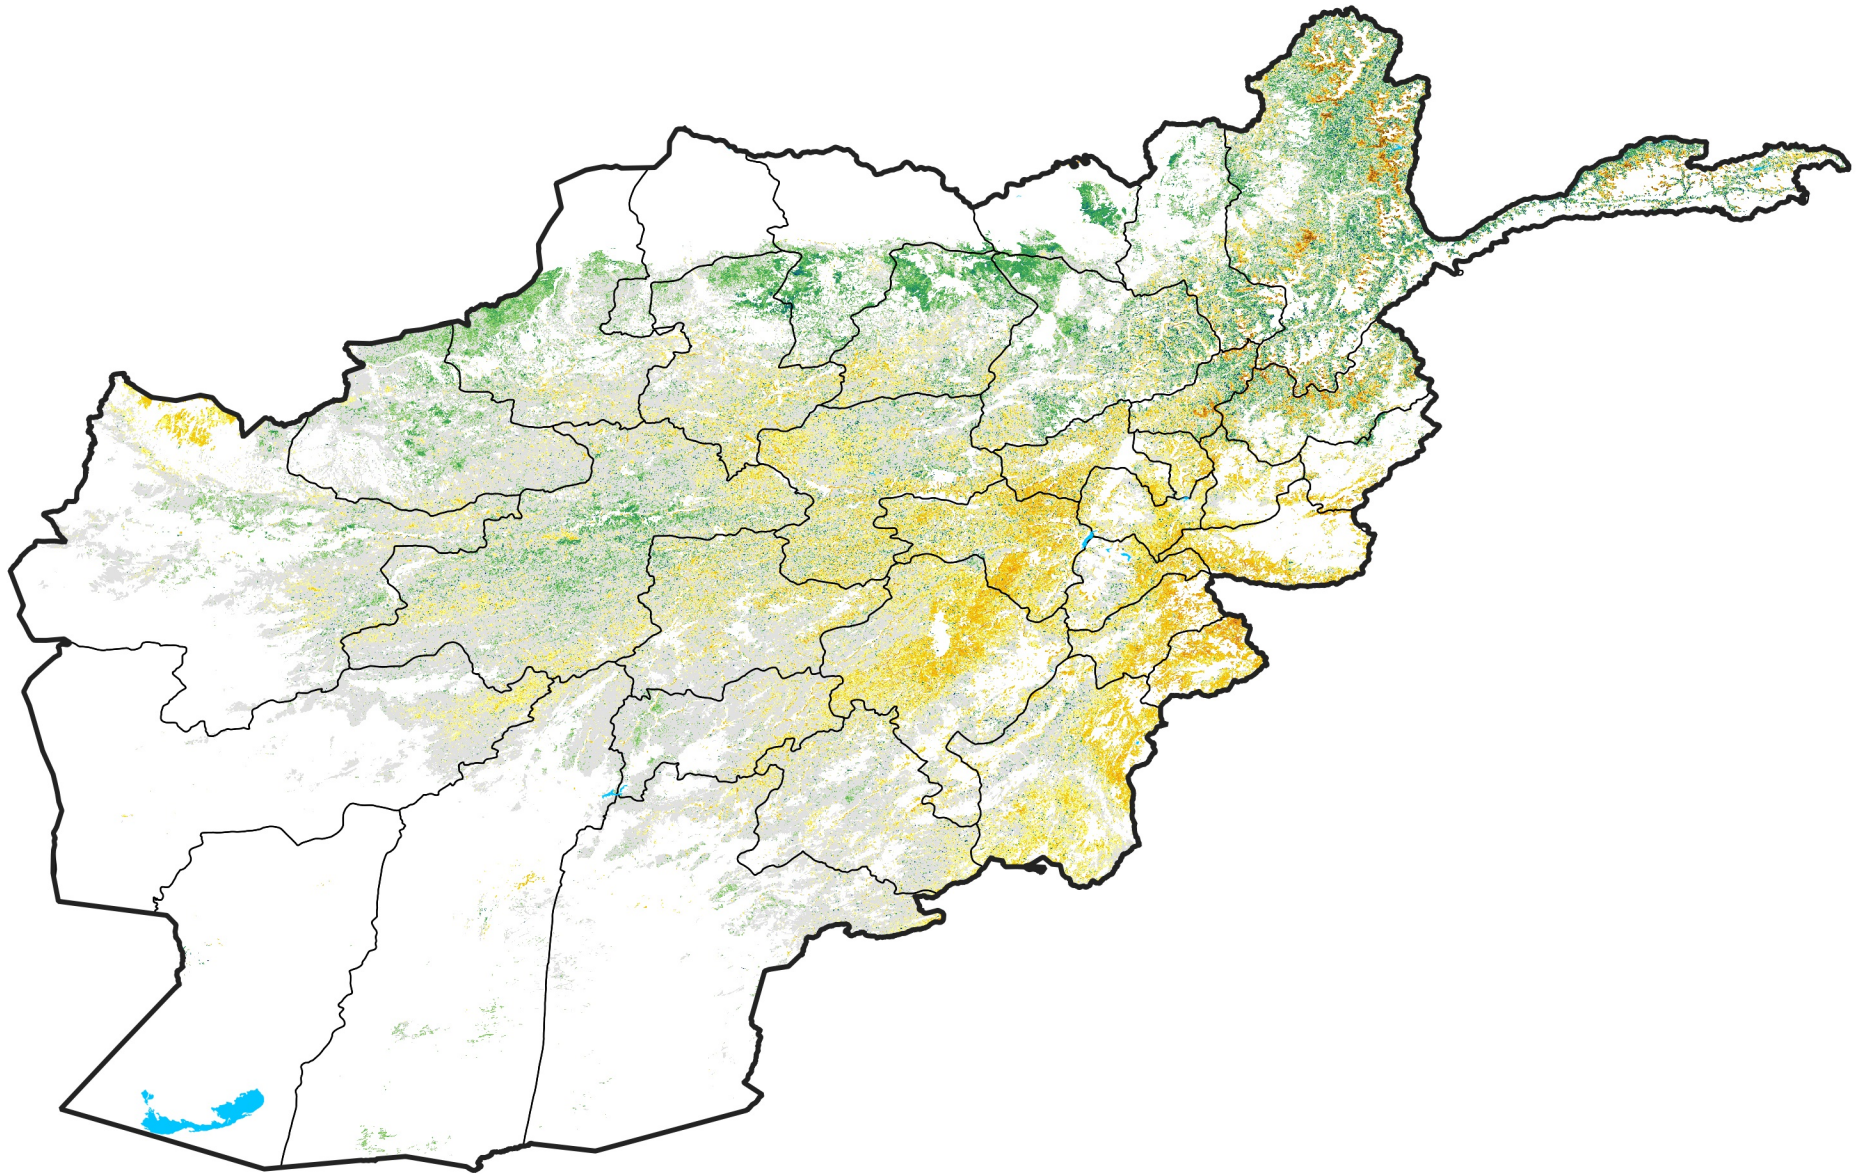

Afghanistan Rangeland Agricultural Areas

Percent of Mean NDVI

2010 / mean (2003 - 2022)

Period 20 / July 11 - 20, 2010

Percent of Normal