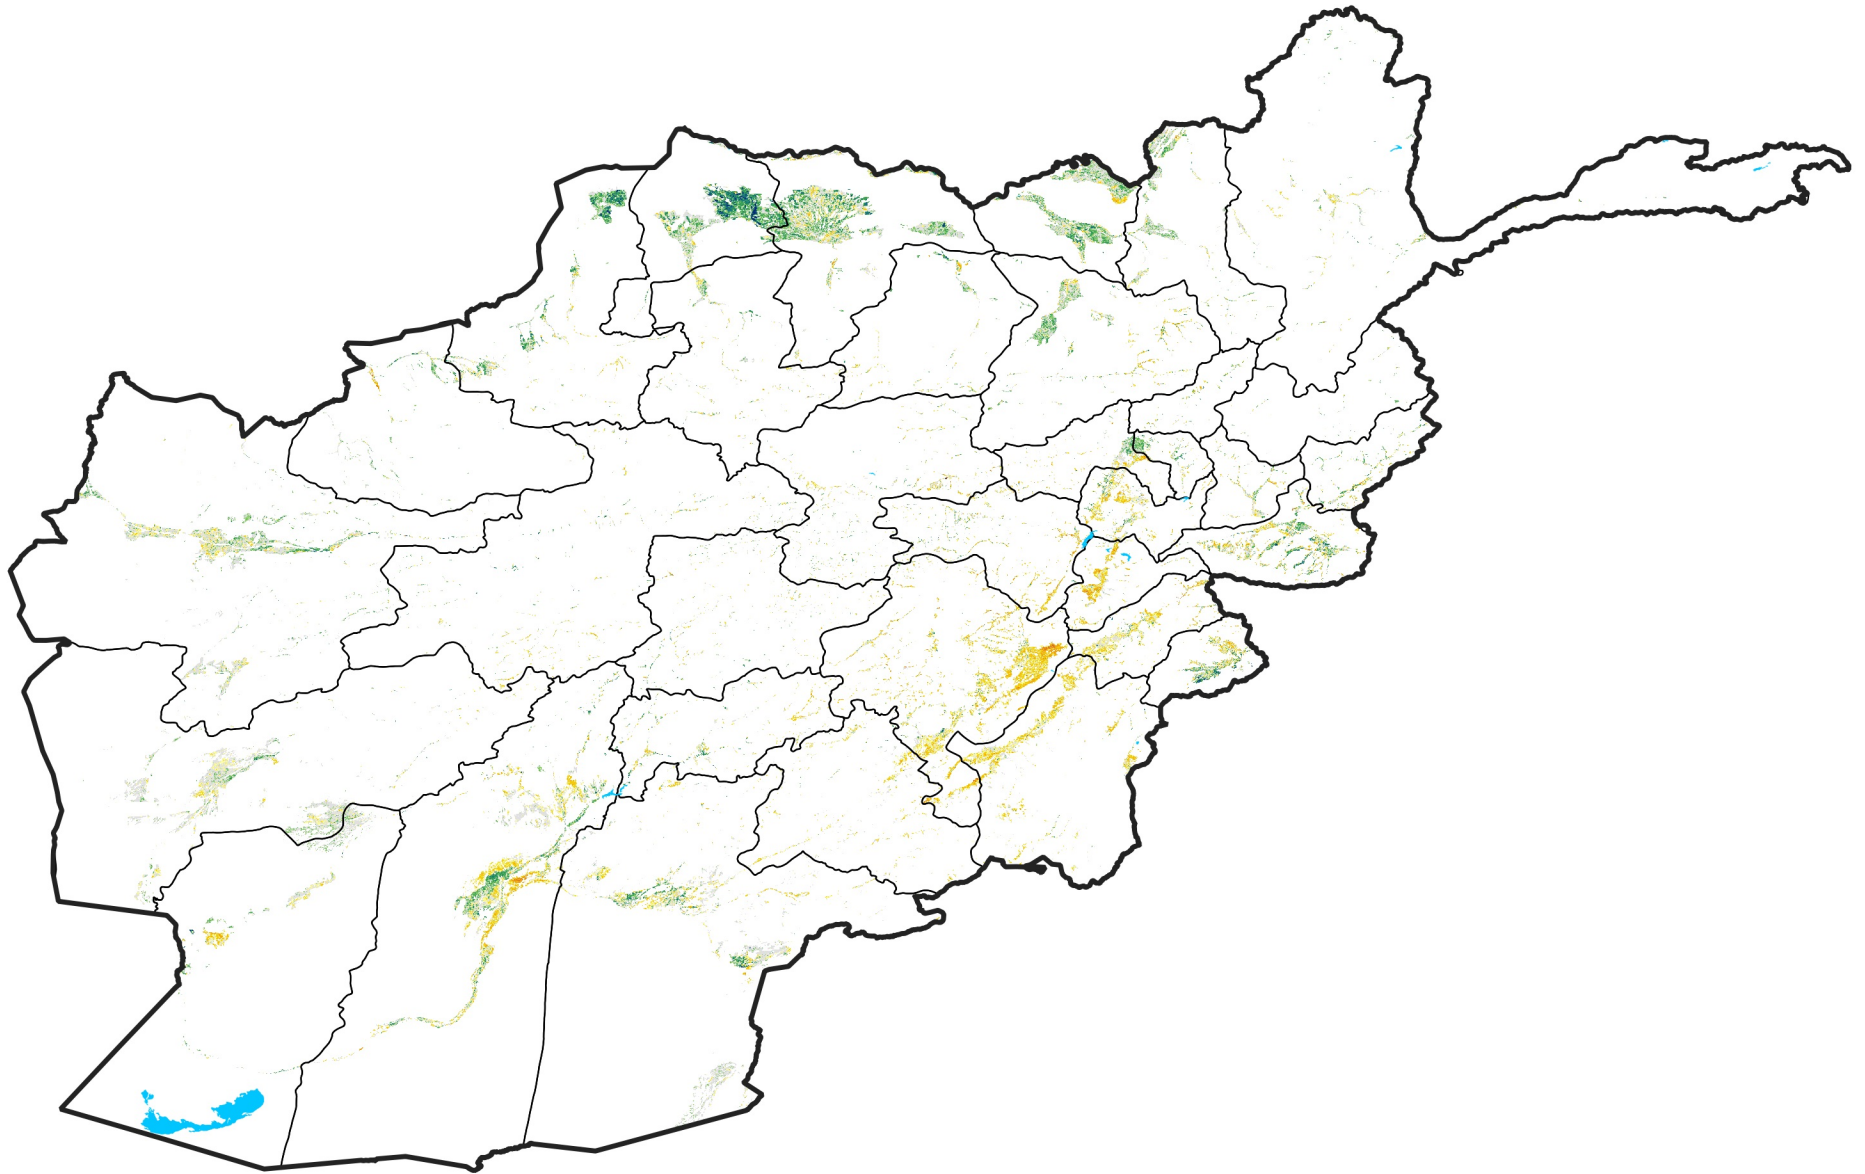

Afghanistan Irrigated Agricultural Areas

Percent of Mean NDVI

2010 / mean (2003 - 2022)

Period 21 / July 21 - 31, 2010

Percent of Normal