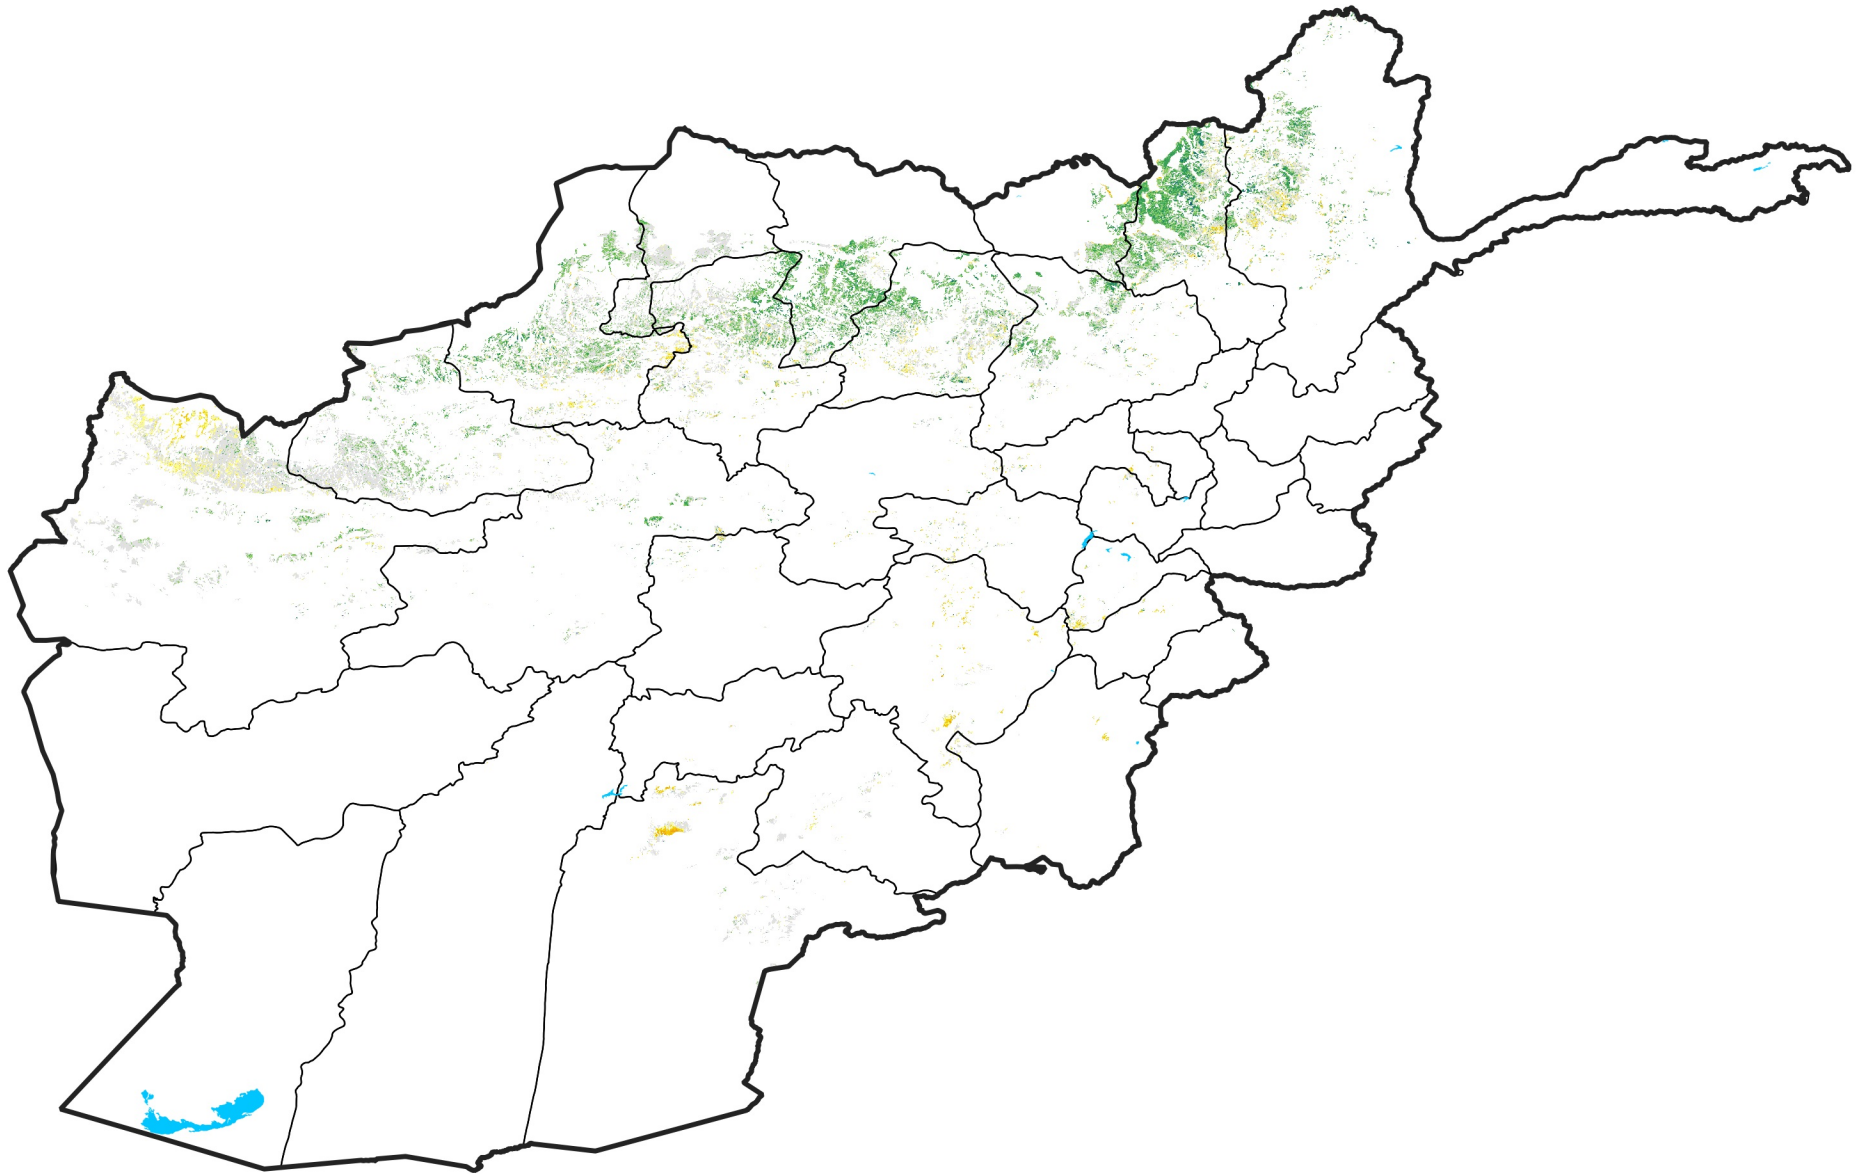

Afghanistan Rainfed Agricultural Areas

Percent of Mean NDVI

2010 / mean (2003 - 2022)

Period 21 / July 21 - 31, 2010

Percent of Normal