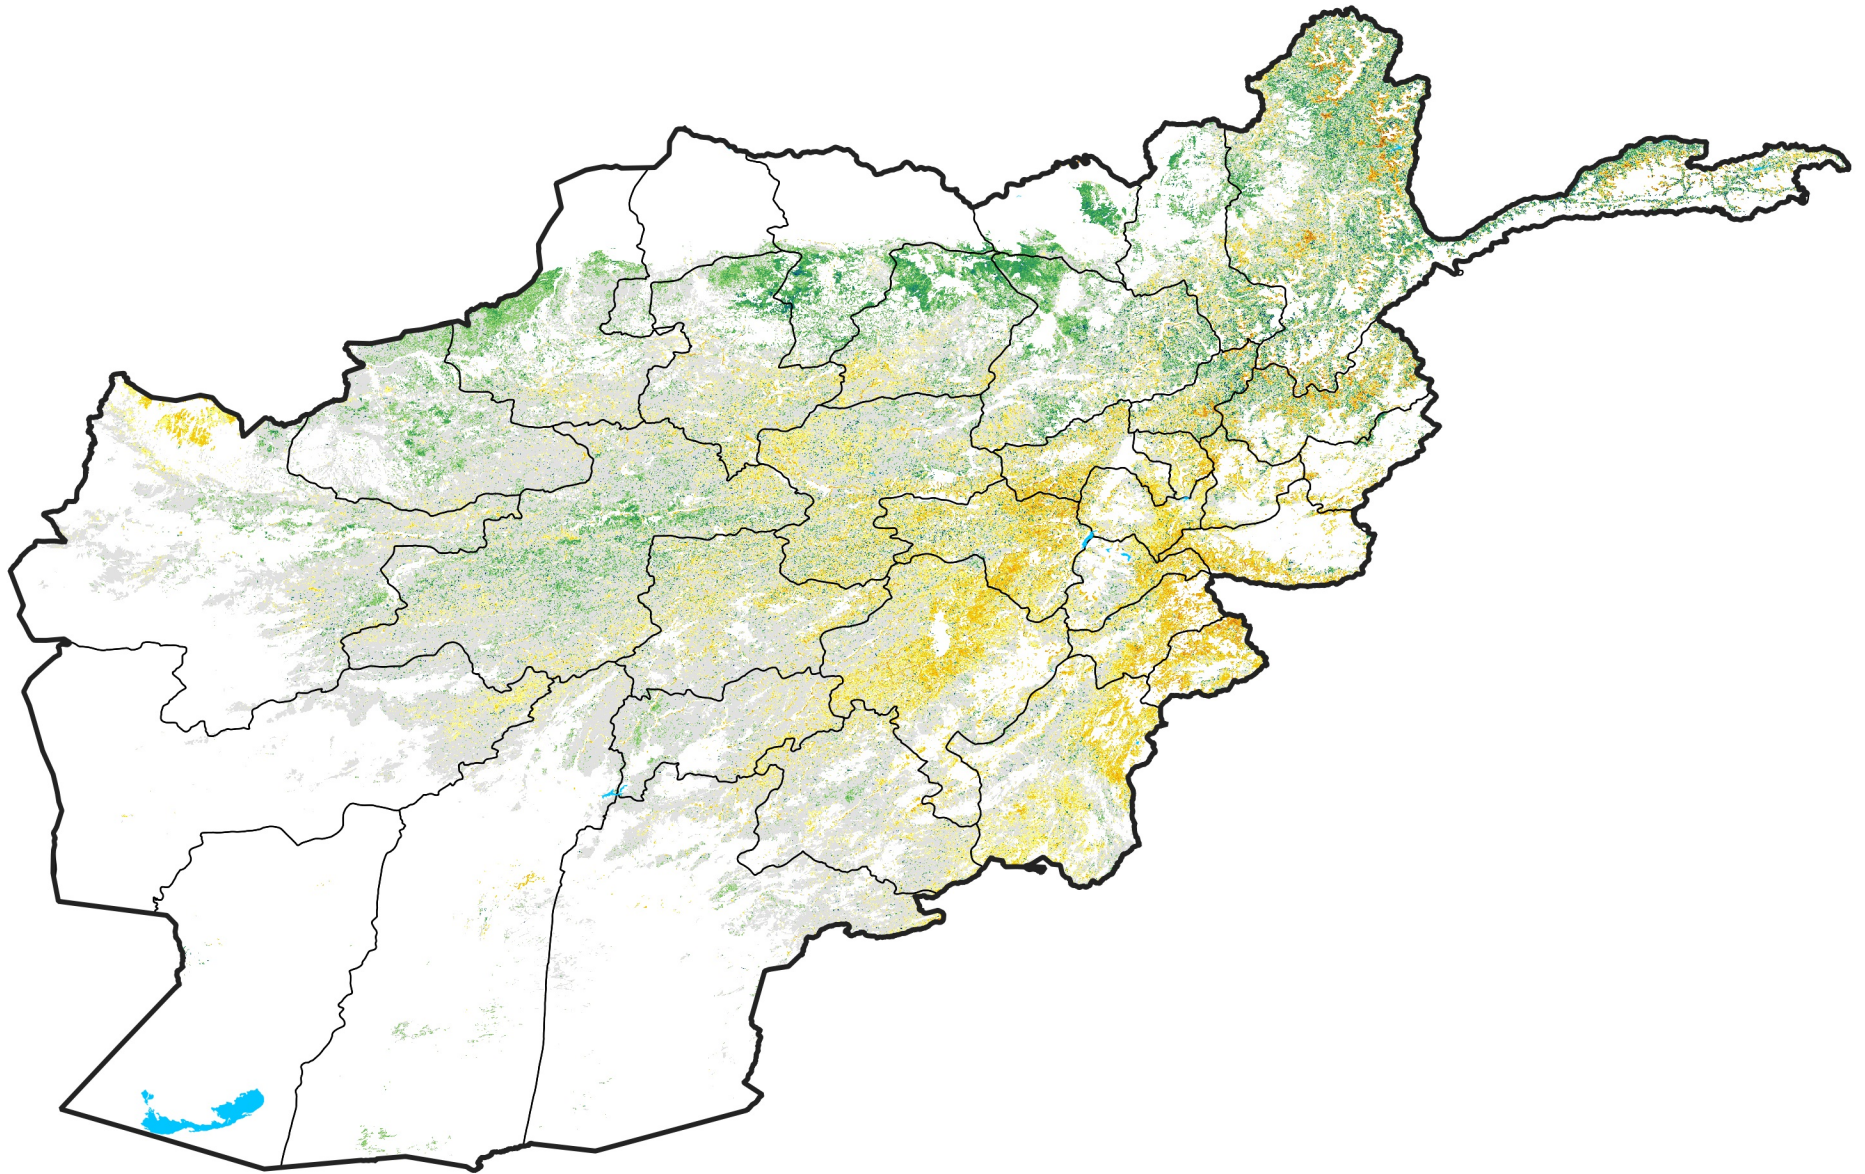

Afghanistan Rangeland Agricultural Areas

Percent of Mean NDVI

2010 / mean (2003 - 2022)

Period 21 / July 21 - 31, 2010

Percent of Normal