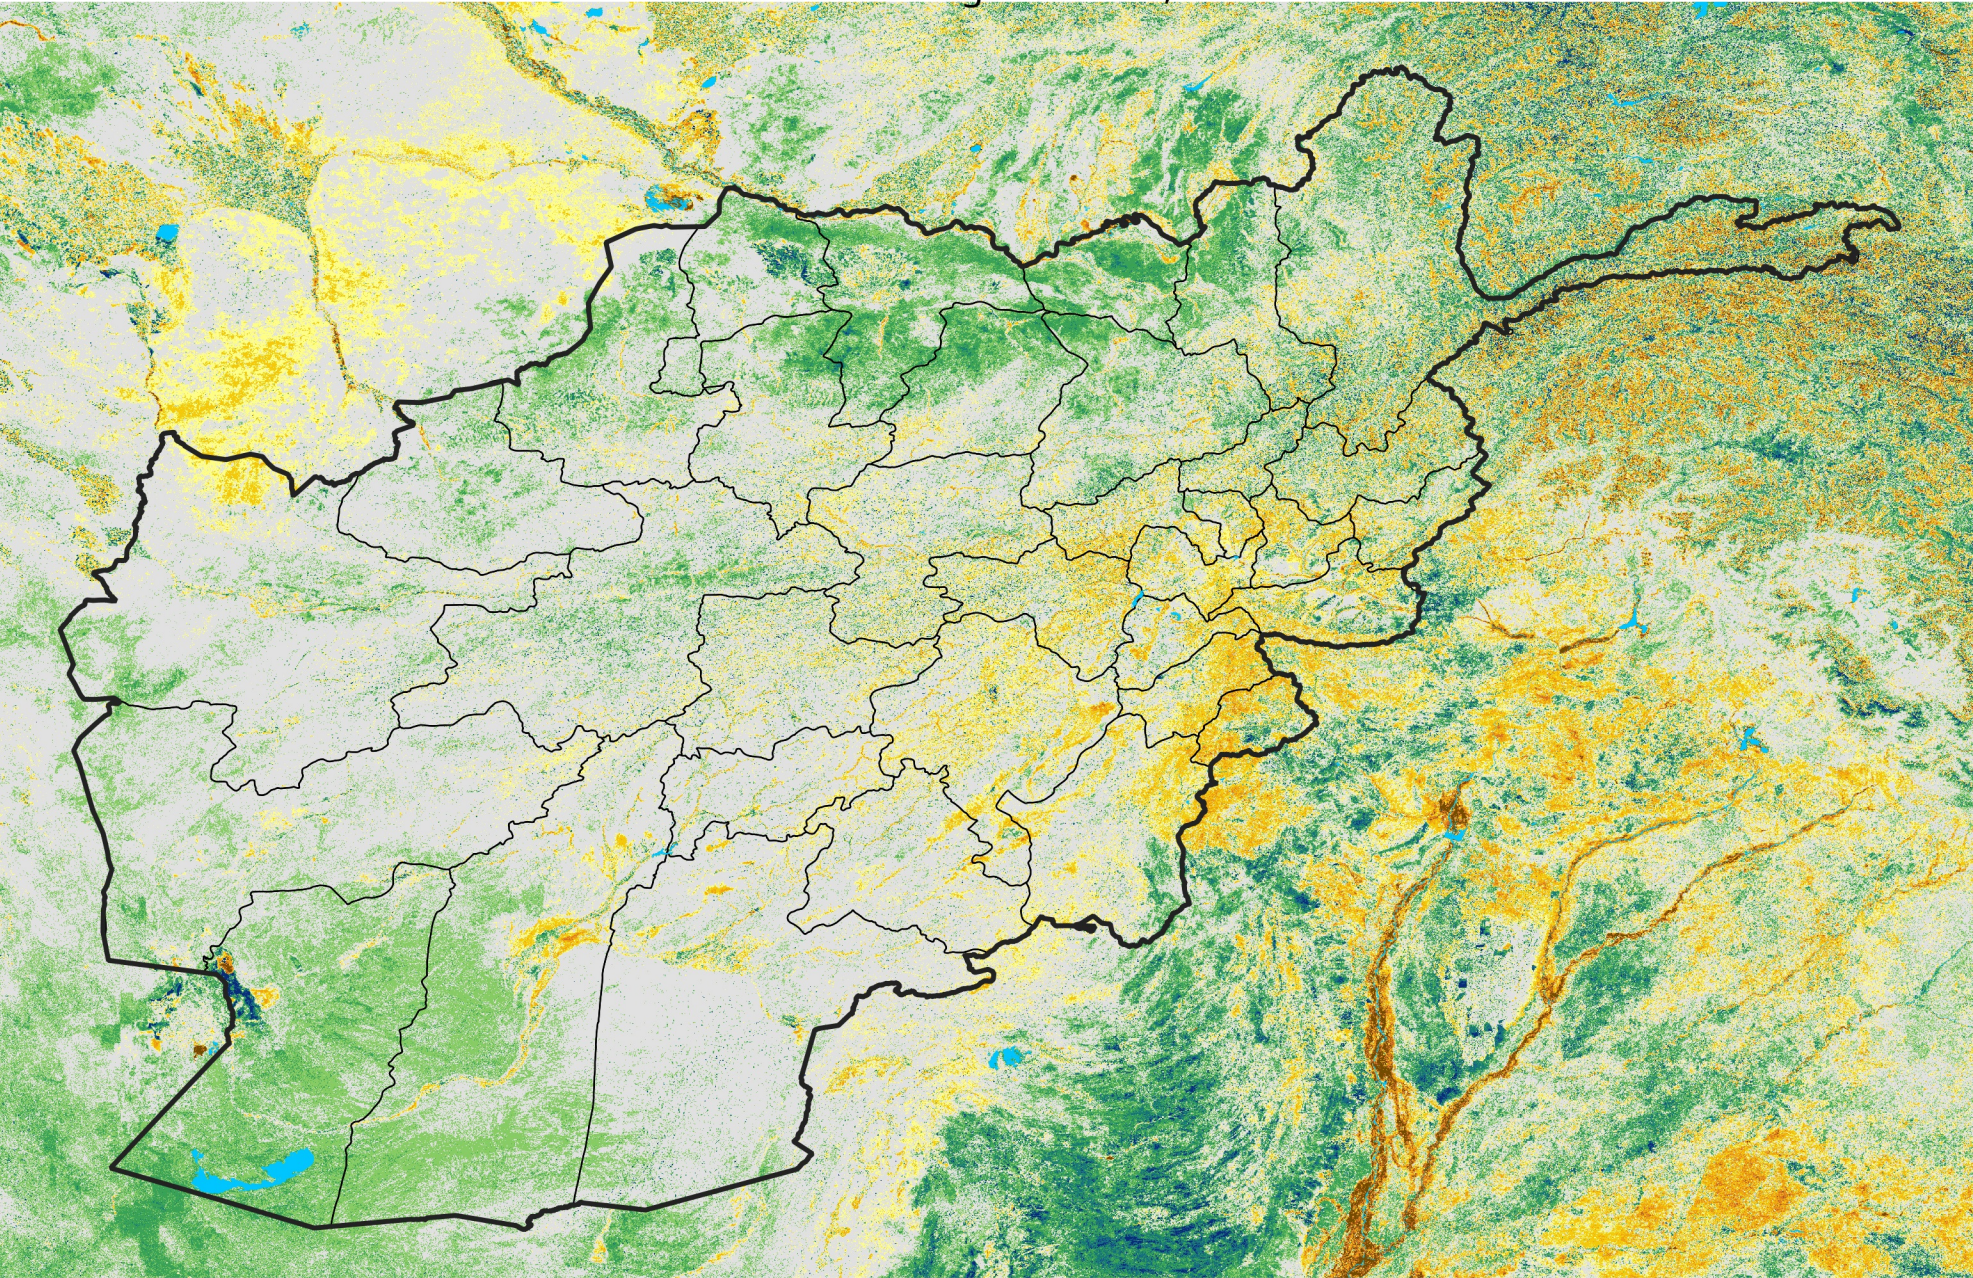

Afghanistan

Percent of Mean NDVI

2010 / mean (2003 - 2022)

Period 22 / August 01 - 10, 2010

Percent of Normal